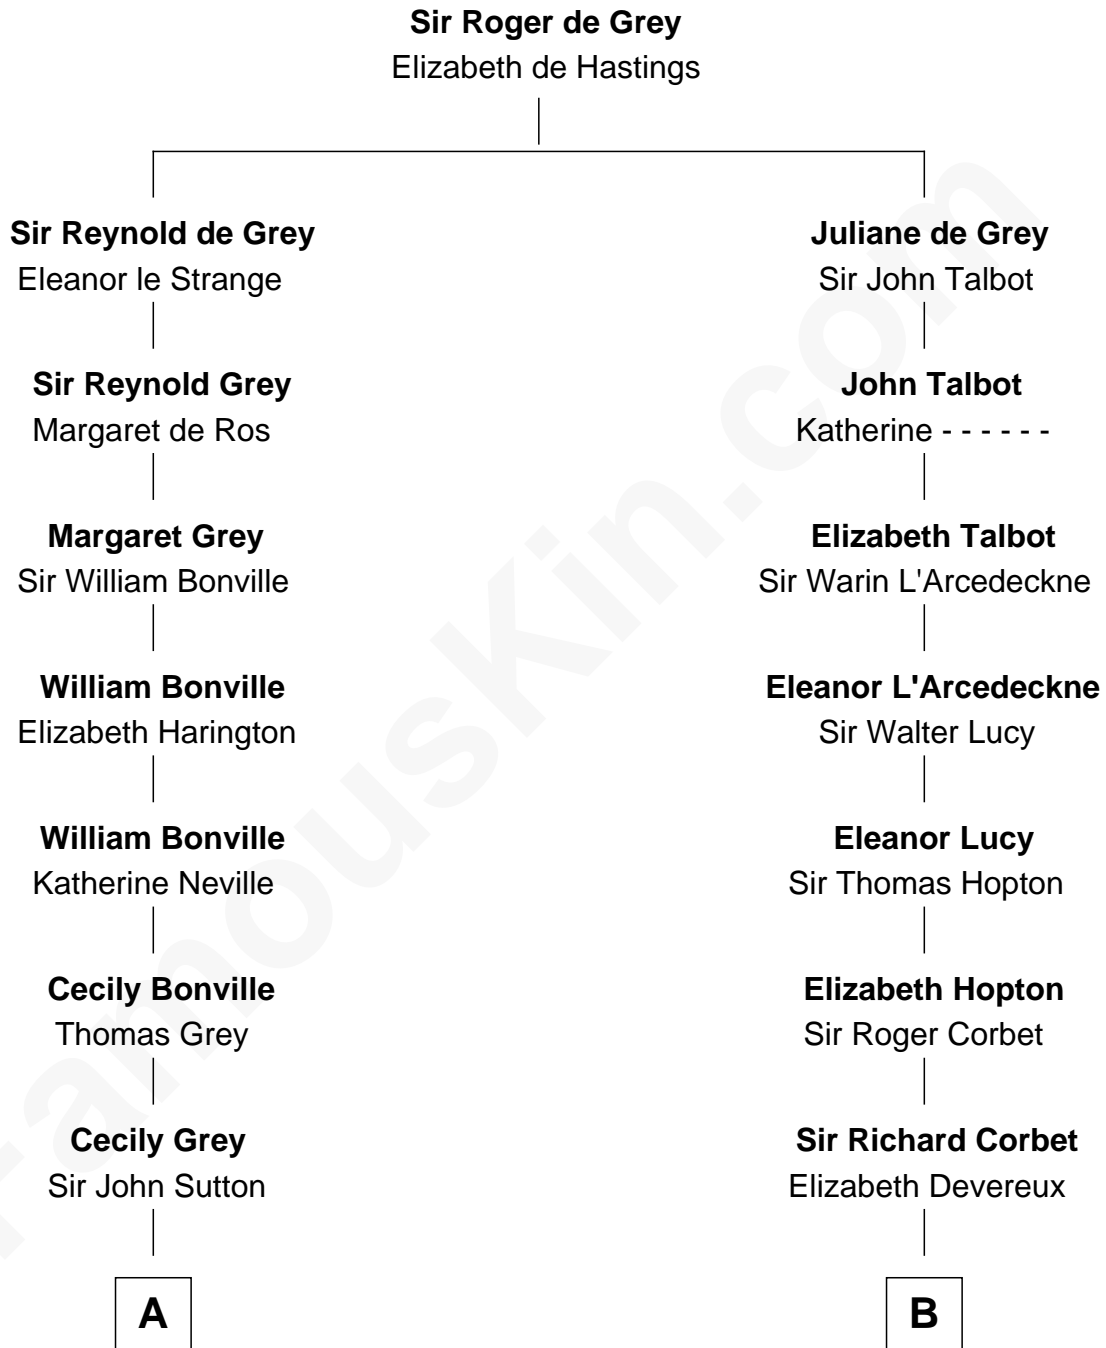

FamousKin.com

Relationship Chart of

Bathsheba (Ruggles) Spooner

First woman executed for murder in U.S. by non-British government

14th cousin 5 times removed of

Grover Cleveland

22nd and 24th U.S. President

C

William Cleveland

Margaret Falley

Rev. Richard Falley Cleveland

Ann Neal

Grover Cleveland

22nd and 24th U.S. President

FamousKin.com