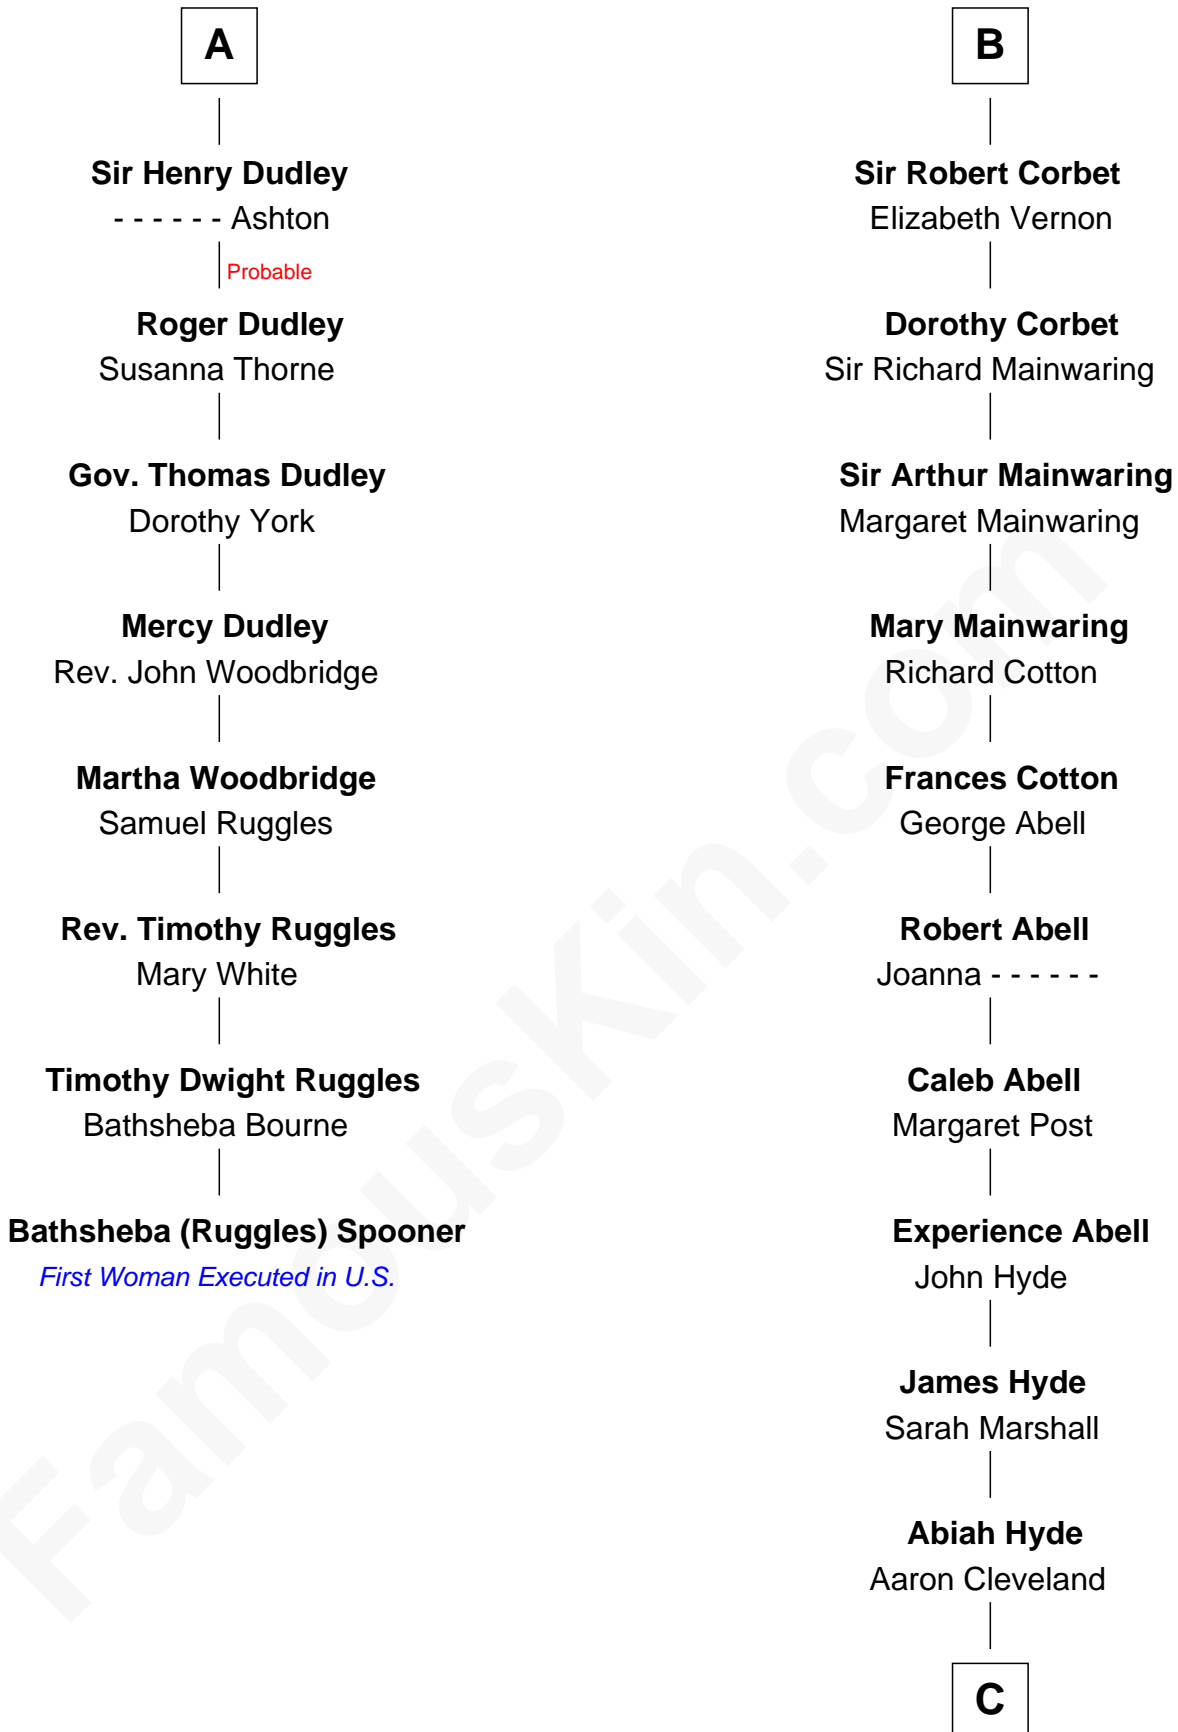

FamousKin.com

Relationship Chart of

Bathsheba (Ruggles) Spooner

First woman executed for murder in U.S. by non-British government

14th cousin 5 times removed of

Grover Cleveland

22nd and 24th U.S. President

C

William Cleveland

Margaret Falley

Rev. Richard Falley Cleveland

Ann Neal

Grover Cleveland

22nd and 24th U.S. President

FamousKin.com