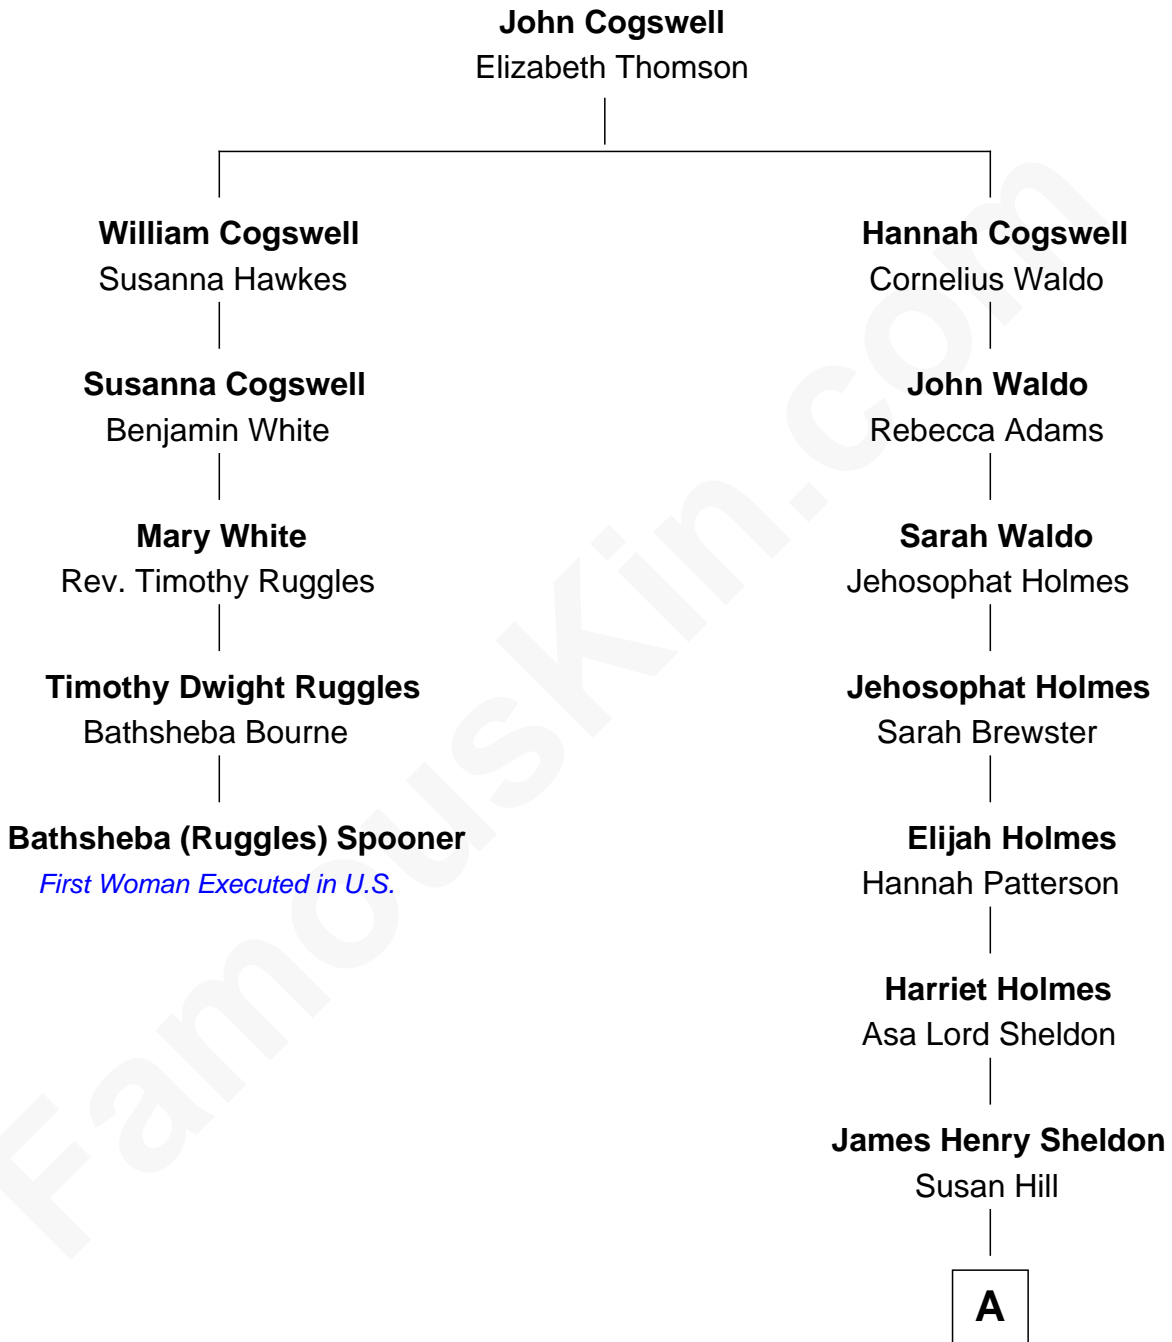

FamousKin.com

Relationship Chart of

Bathsheba (Ruggles) Spooner

First woman executed for murder in U.S. by non-British government

4th cousin 5 times removed of

Mamie (Doud) Eisenhower

First Lady of President Dwight Eisenhower

A

—
Mary Cornelia Sheldon

Royal Houghton Doud

—
John Sheldon Doud

Elivera Mathilda Carlson

—
Mamie (Doud) Eisenhower

First Lady of Dwight Eisenhower

FamousKin.com