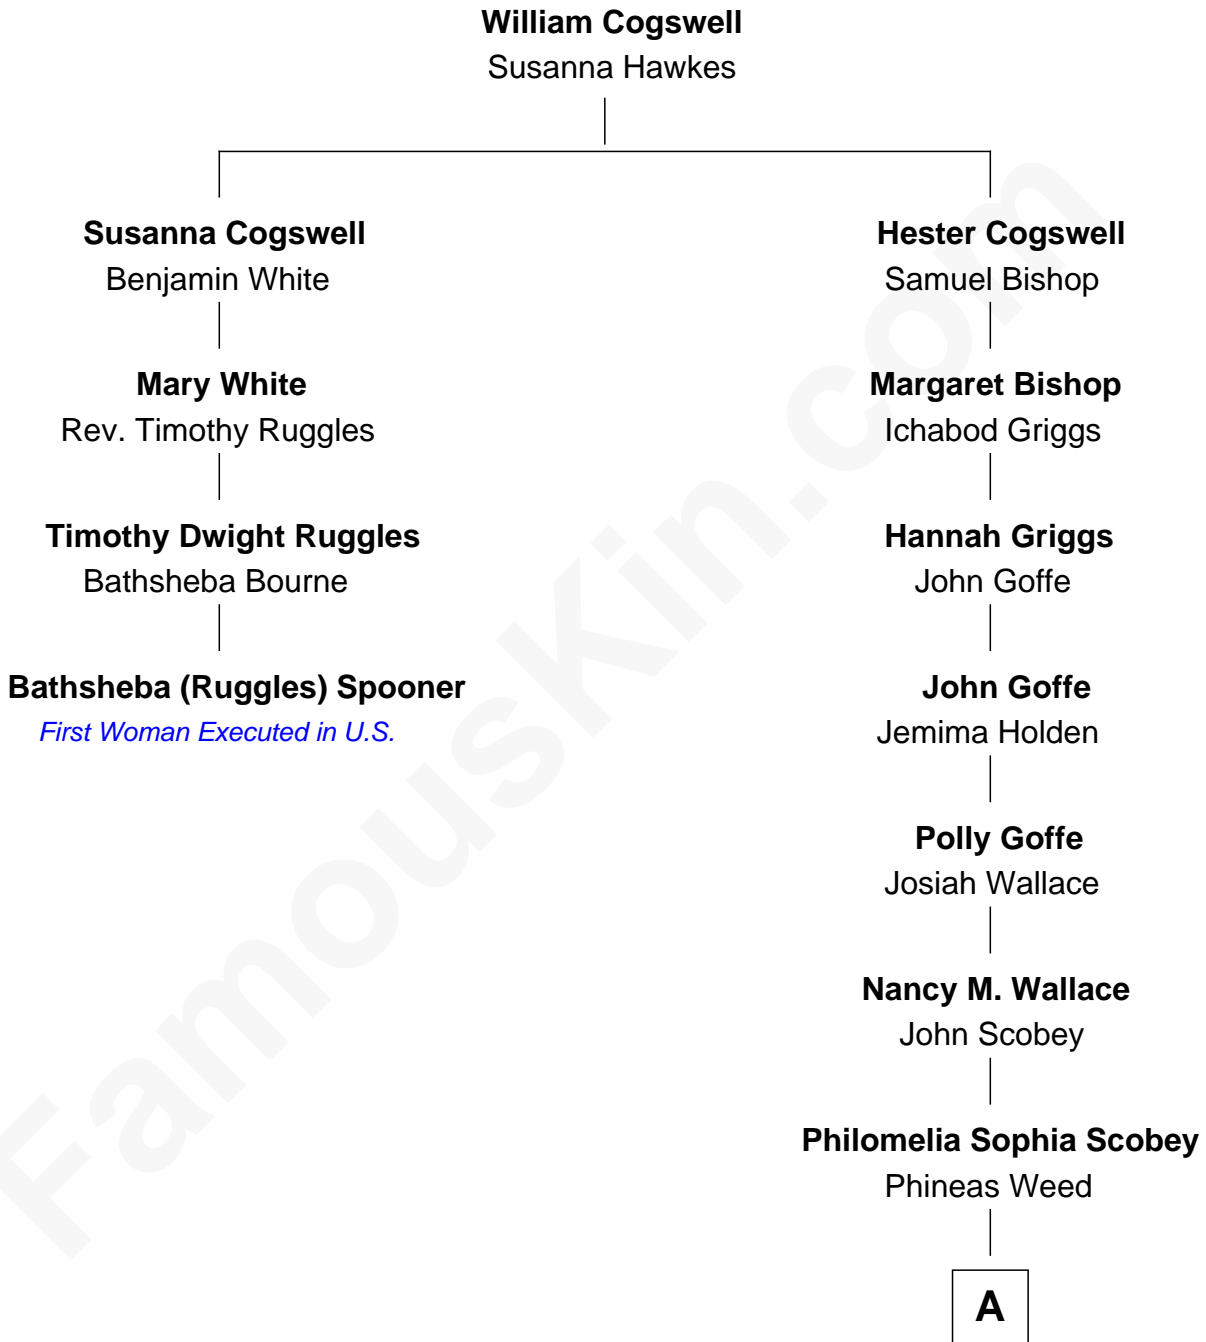

FamousKin.com

Relationship Chart of

Bathsheba (Ruggles) Spooner

First woman executed for murder in U.S. by non-British government

3rd cousin 5 times removed of

Lou (Henry) Hoover

First Lady of President Herbert Hoover

A

—
Florence Ida Weed
Charles Delano Henry

—
Lou (Henry) Hoover
First Lady of Herbert Hoover

FamousKin.com