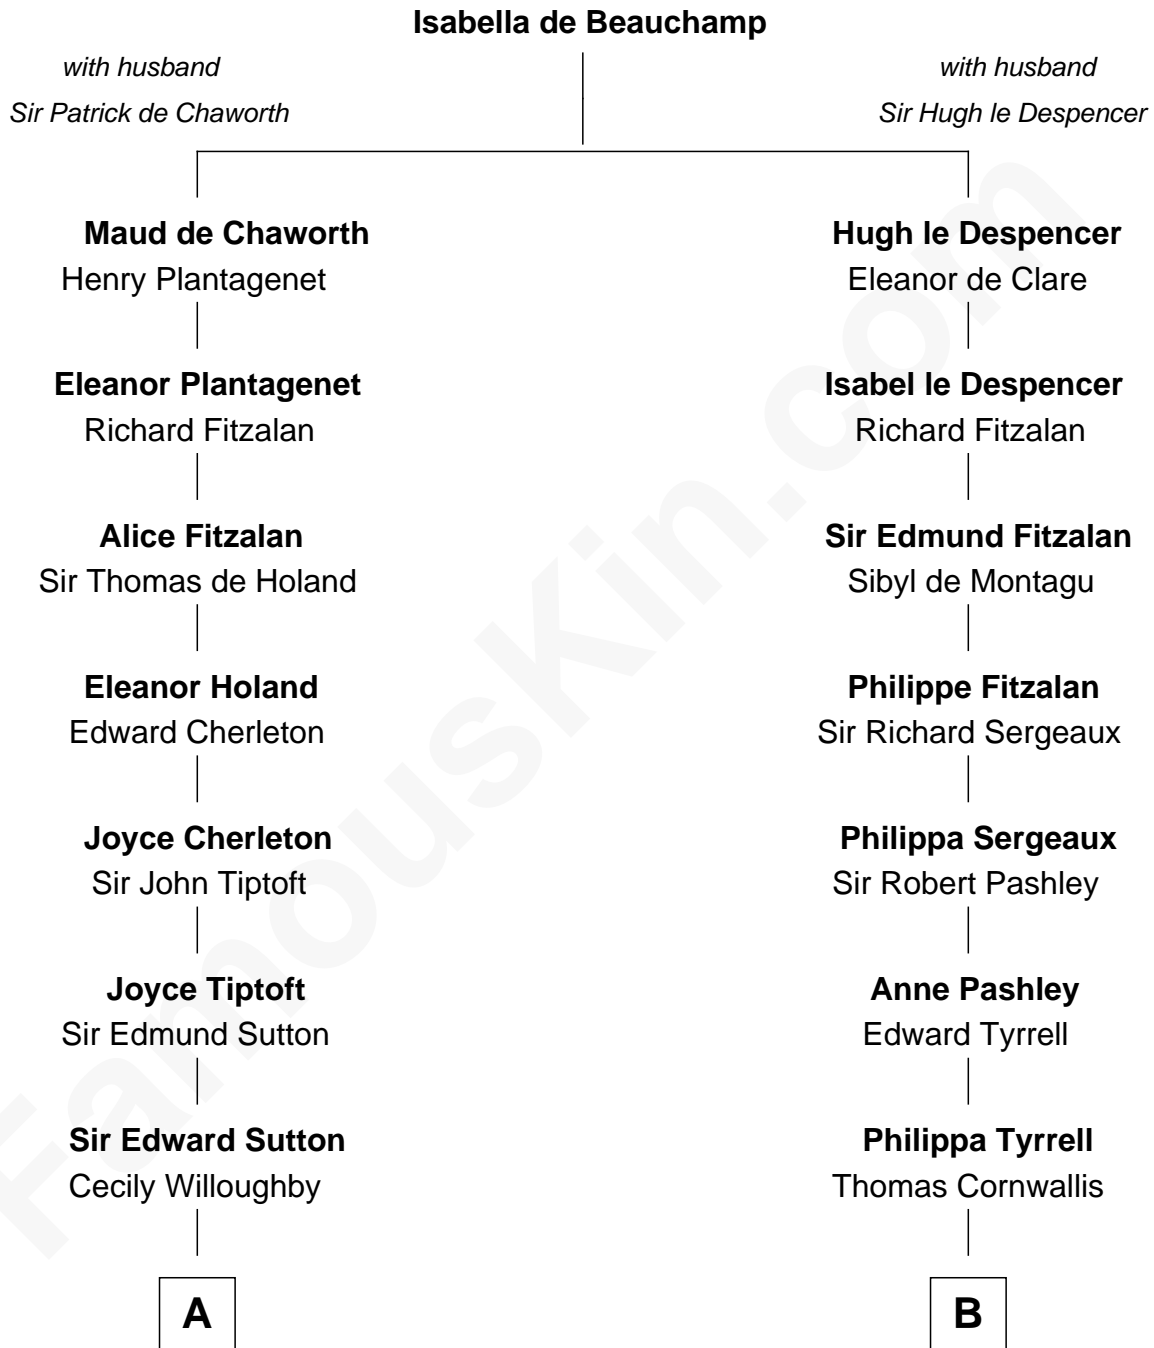

FamousKin.com

Relationship Chart of

Bathsheba (Ruggles) Spooner

First woman executed for murder in U.S. by non-British government

15th cousin 5 times removed of

Ellen Louise (Axson) Wilson

First Lady of President Woodrow Wilson

C

Isaac FitzRandolph

Eleanor Hunter

Rebecca Longstreet FitzRandolph

Rev. Isaac Stockton Keith Axson

Rev. Samuel Edward Axson

Margaret Jane Hoyt

Ellen Louise (Axson) Wilson

First Lady of Woodrow Wilson