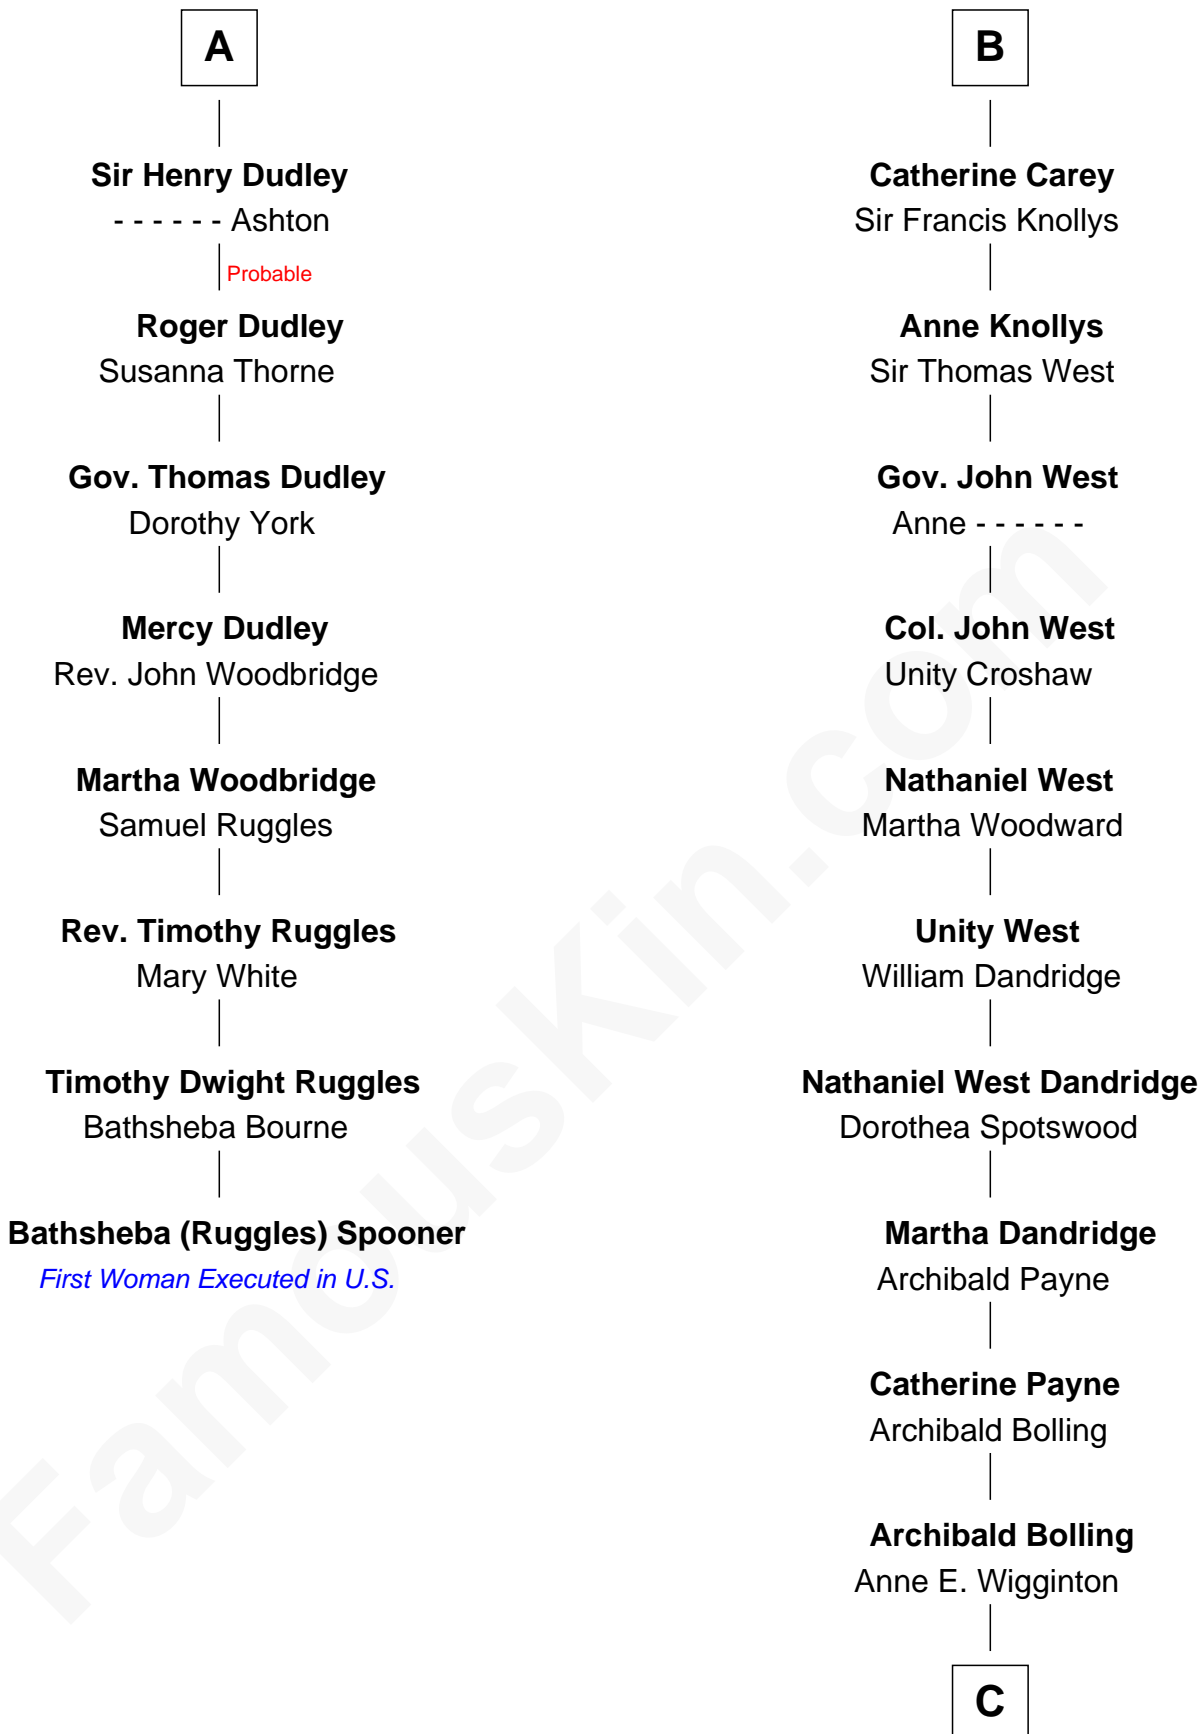

FamousKin.com

Relationship Chart of

Bathsheba (Ruggles) Spooner

First woman executed for murder in U.S. by non-British government

14th cousin 4 times removed of

Edith (Bolling) Wilson

First Lady of President Woodrow Wilson

Sir William de Ros
Margery de Badlesmere

Thomas de Ros
Beatrice de Stafford

Margaret de Ros
Sir Reynold Grey

Margaret Grey
Sir William Bonville

William Bonville
Elizabeth Harington

William Bonville
Katherine Neville

Cecily Bonville
Thomas Grey

Cecily Grey
Sir John Sutton

A

Maud de Roos
John de Welles

Anne de Welles
James Butler

James Butler
Joan Beauchamp

Sir Thomas Butler
Anne Hankeford

Margaret Butler
Sir William Boleyn

Thomas Boleyn
Elizabeth Howard

Mary Boleyn
Sir William Carey

B

C

William Holcombe Bolling

Sarah Spiers White

Edith (Bolling) Wilson

First Lady of Woodrow Wilson