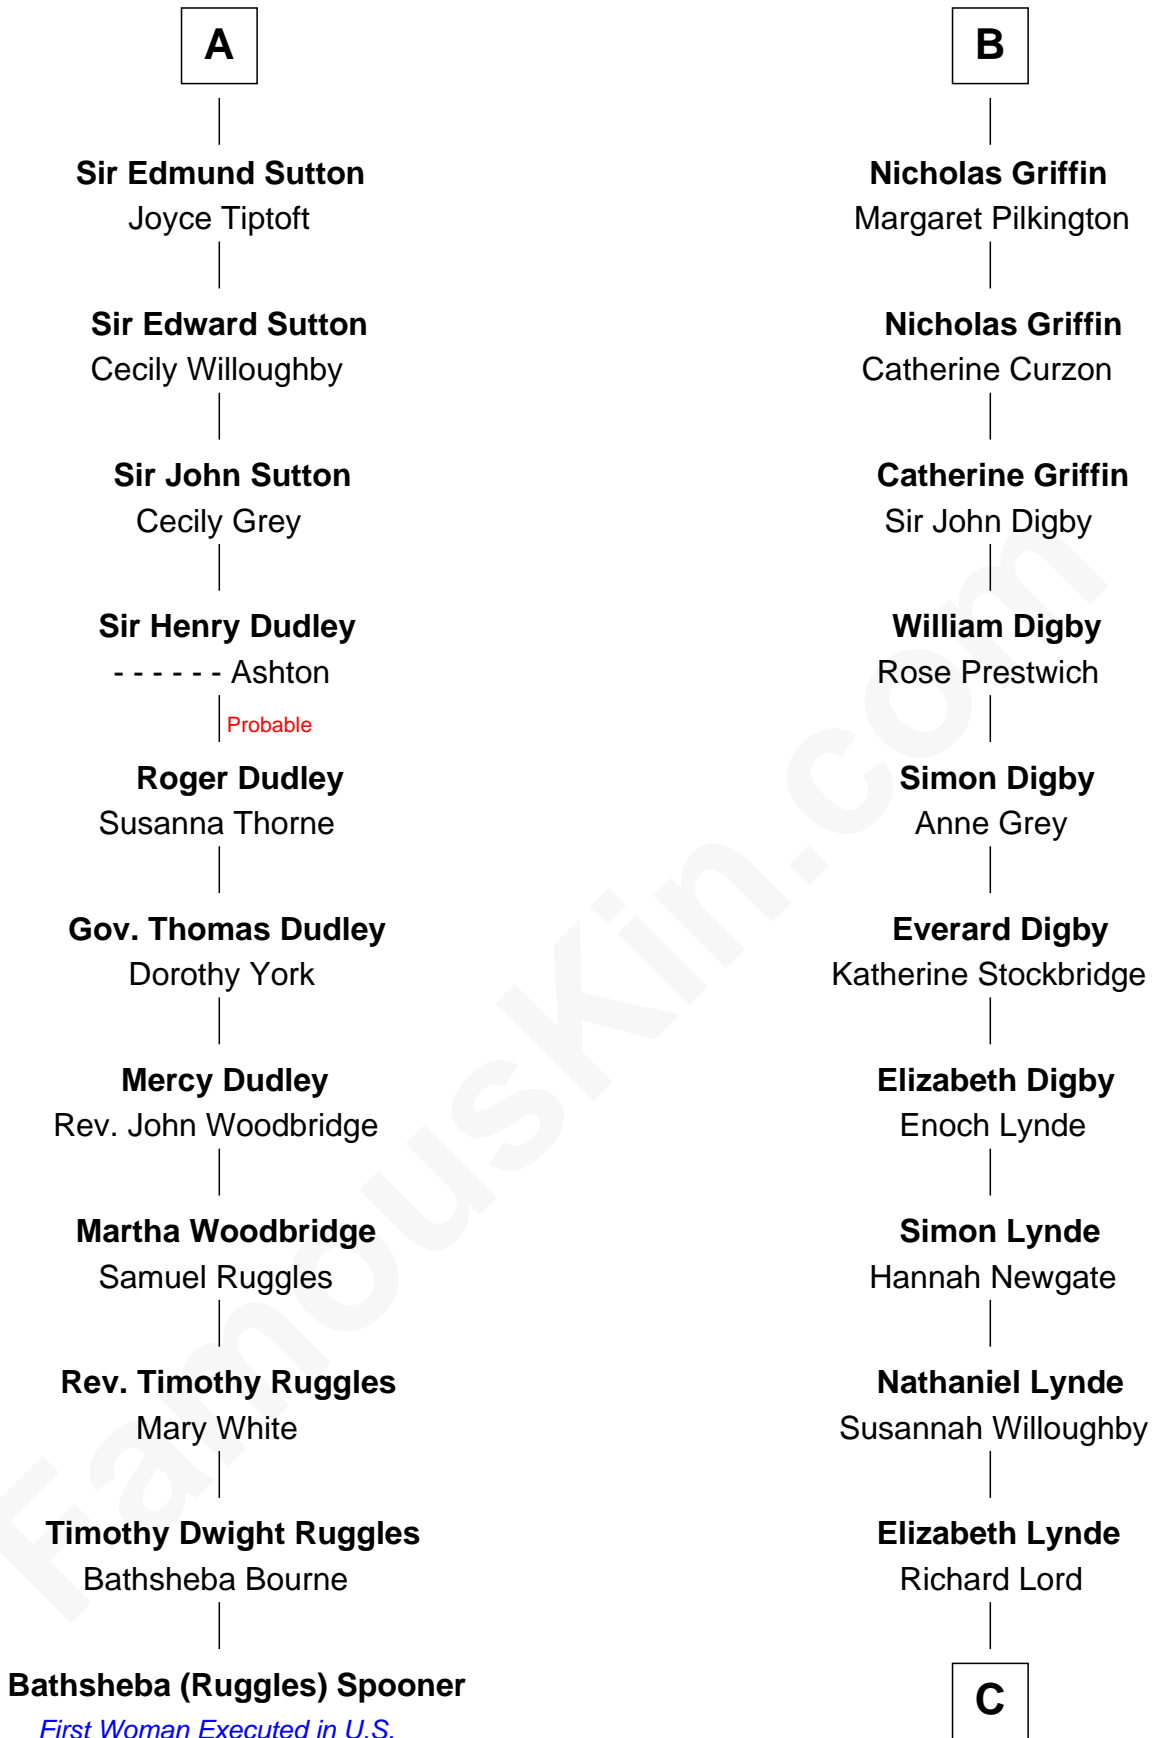

FamousKin.com

Relationship Chart of

Bathsheba (Ruggles) Spooner

First woman executed for murder in U.S. by non-British government

17th cousin 4 times removed of

J.P. Morgan

American Banker and Art Collector

Eve la Zouche

Joan de Grelle

John de la Warre

Thomas de Berkeley

Katherine de Clyvedon

Catherine de la Warre

Sir Warin le Latimer

Sir John Berkeley

Elizabeth Betteshorne

Elizabeth le Latimer

Sir Thomas Griffin

Elizabeth Berkeley

Sir John Sutton

Richard Griffin

Anna Chamberlain

A

B

C

Lynde Lord

Lois Sheldon

Lynde Lord

Mary Lyman

Mary Sheldon Lord

John Pierpont