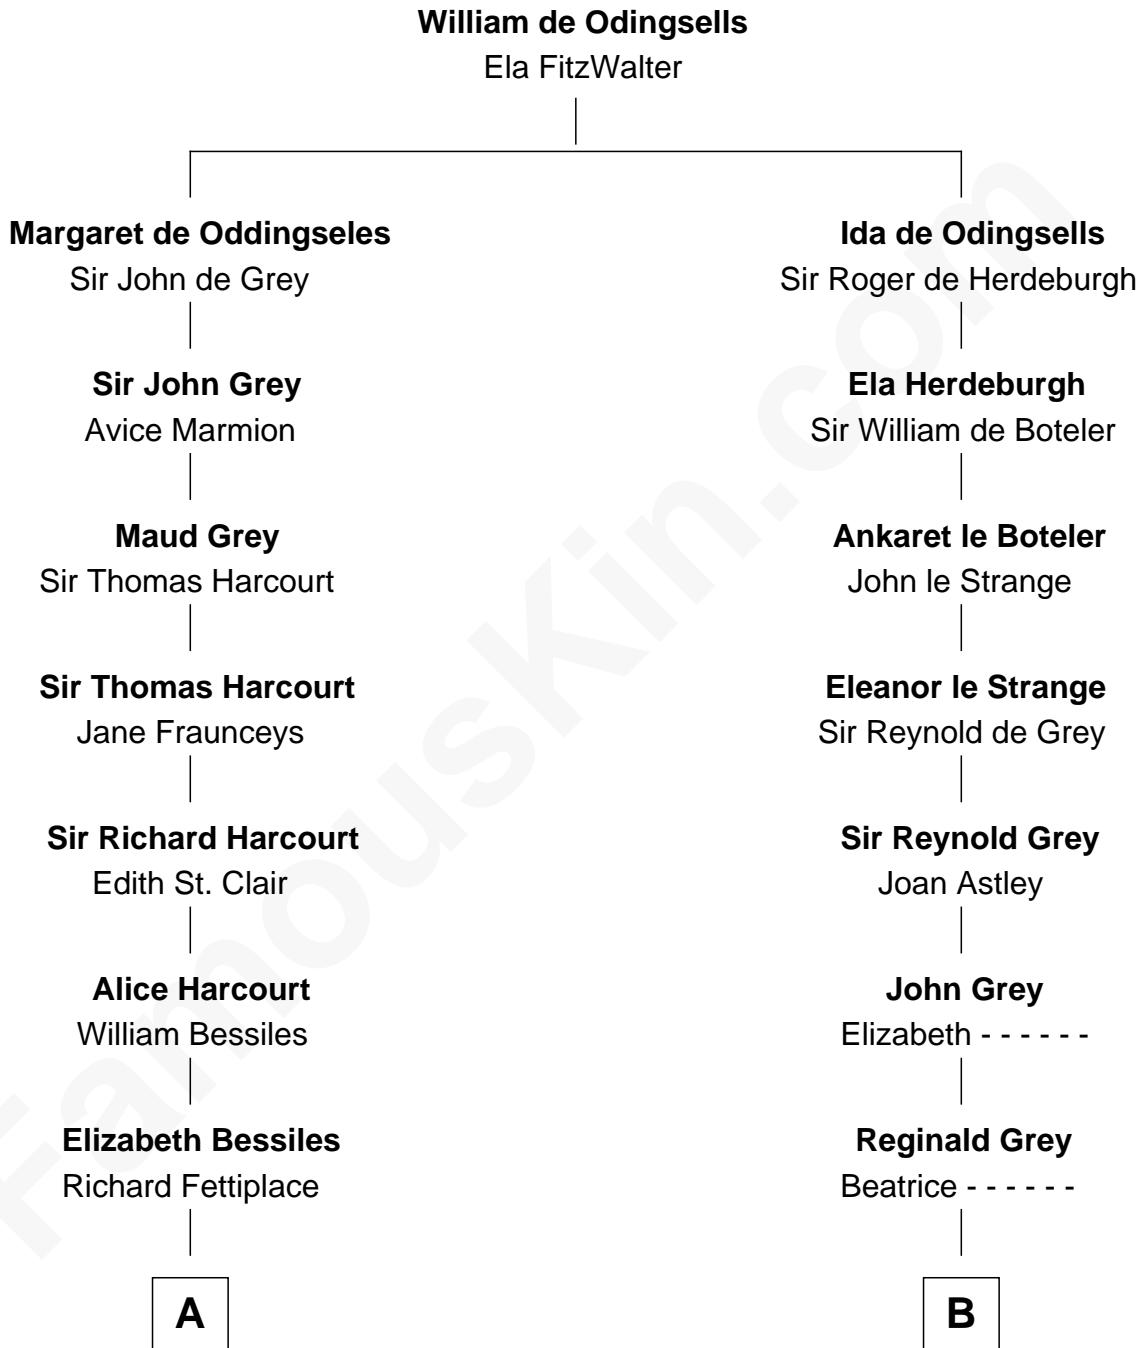

## Relationship Chart of

### Bathsheba (Ruggles) Spooner

*First woman executed for murder in U.S. by non-British government*

15th cousin 4 times removed of

**J.P. Morgan**

*American Banker and Art Collector*

**C**

—  
**Mary Sheldon Lord**