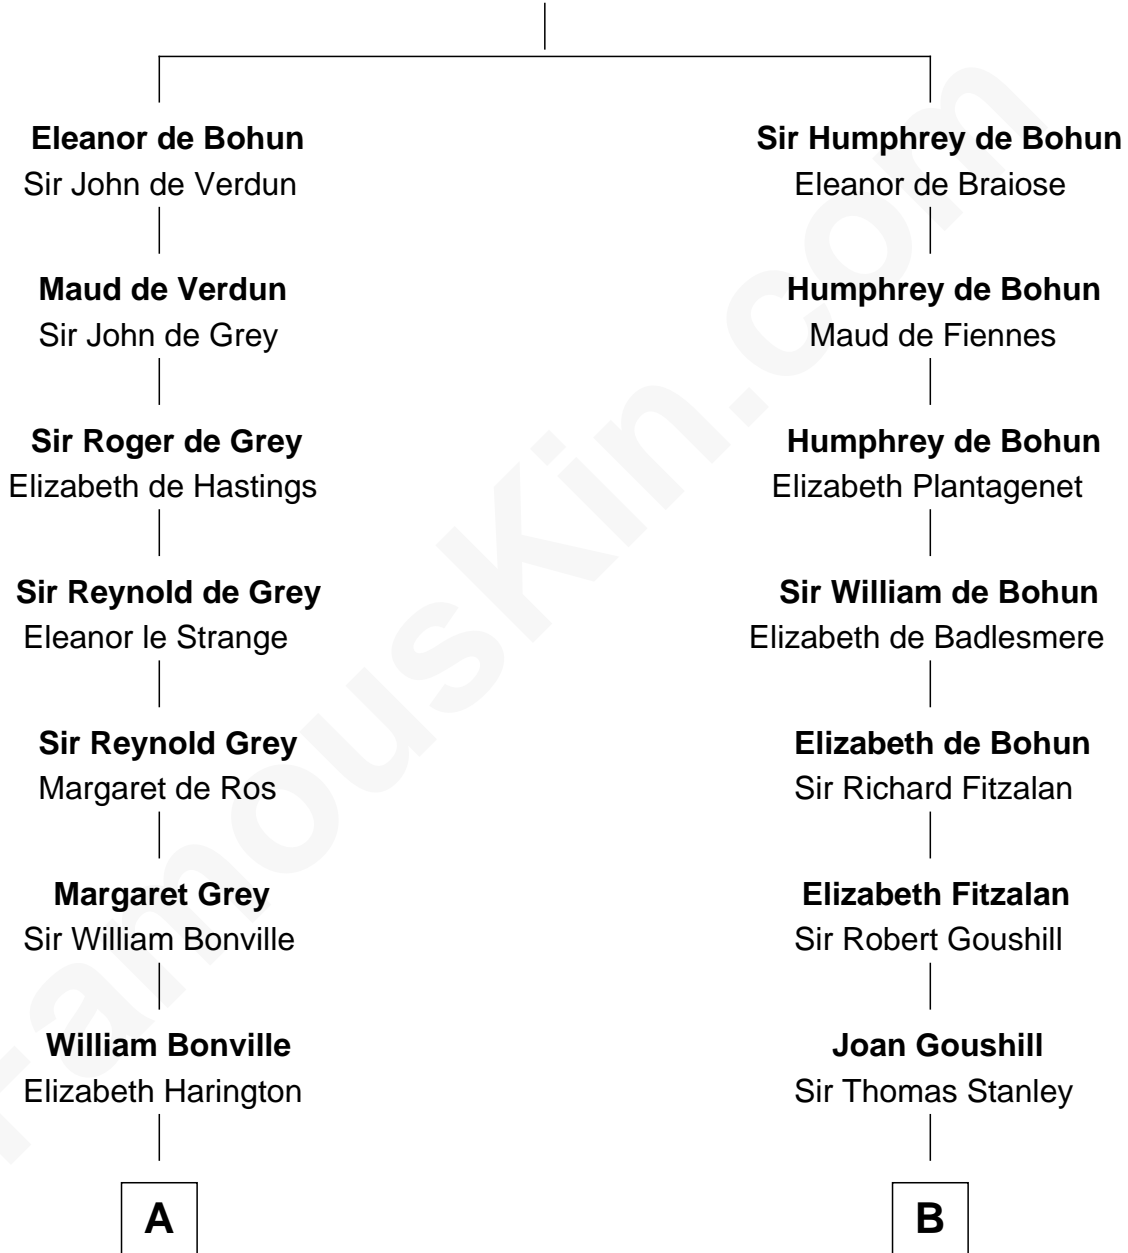

## Relationship Chart of

### Bathsheba (Ruggles) Spooner

*First woman executed for murder in U.S. by non-British government*

17th cousin 4 times removed of

**Juliette Gordon Low**  
*Founder of the Girl Scouts*

**Sir Humphrey de Bohun**  
Maud of Eu

**C**

**Alexander Wolcott**

Frances Burbank

**Frances Wolcott**

Arthur William Magill

**Juliette Augusta Magill**

John Harris Kinzie

**Eleanor Lytle Kinzie**