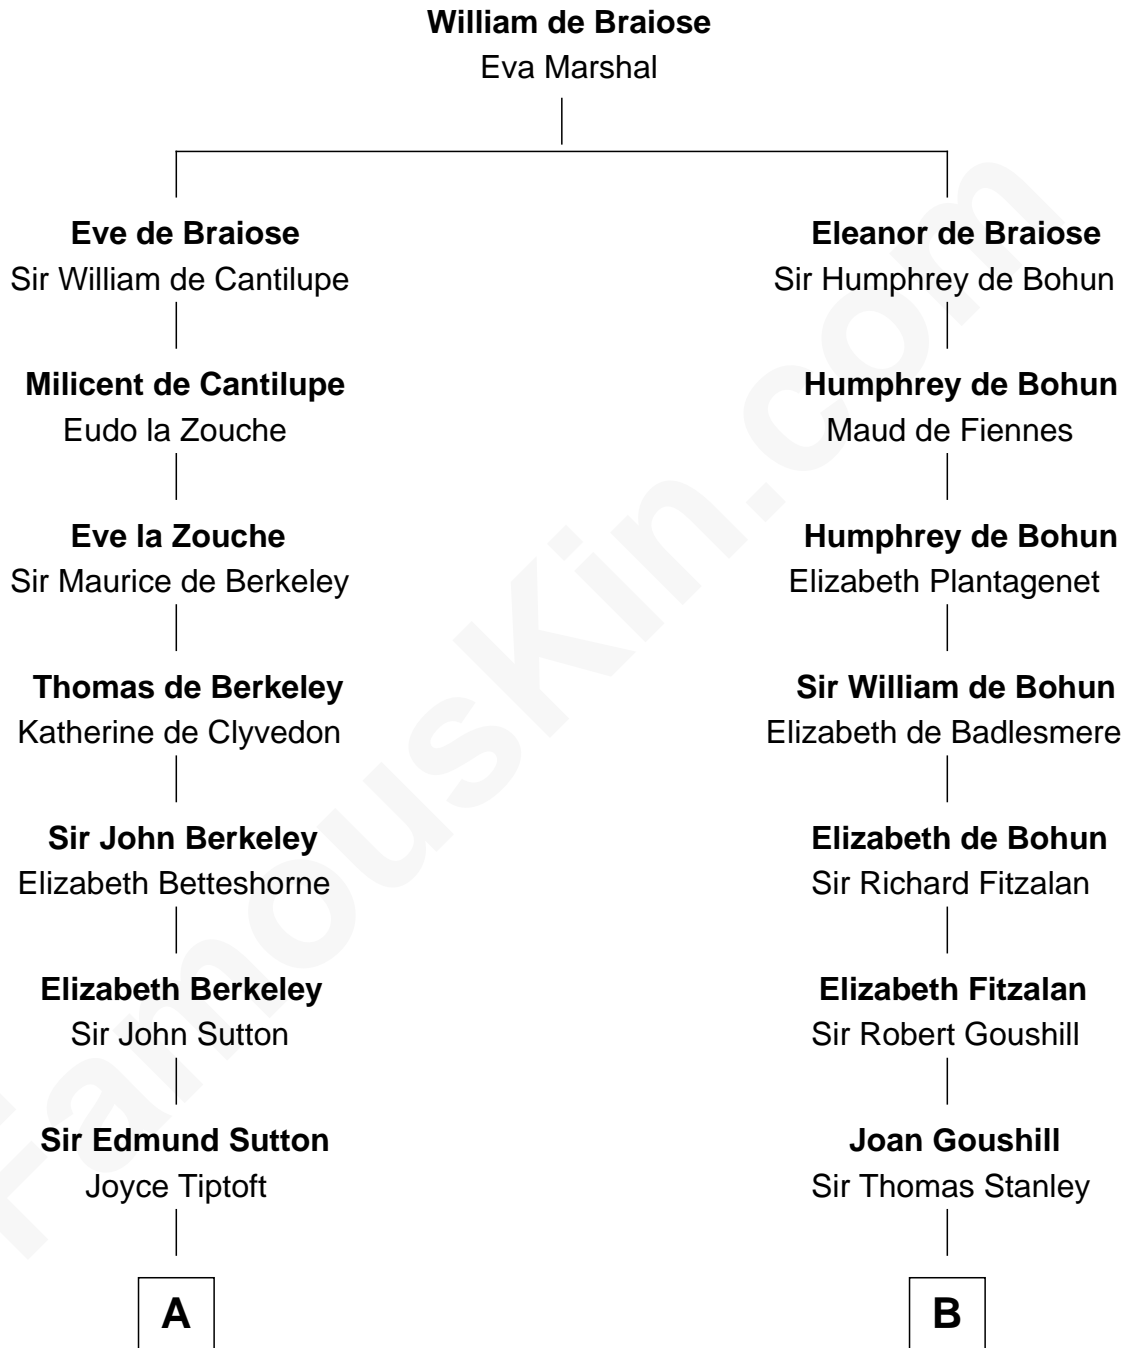

FamousKin.com

Relationship Chart of

Bathsheba (Ruggles) Spooner

First woman executed for murder in U.S. by non-British government

16th cousin 5 times removed of

Juliette Gordon Low
Founder of the Girl Scouts

C

Alexander Wolcott

Frances Burbank

Frances Wolcott

Arthur William Magill

Juliette Augusta Magill

John Harris Kinzie

Eleanor Lytle Kinzie

William Washington Gordon

Juliette Gordon Low

Founder of the Girl Scouts