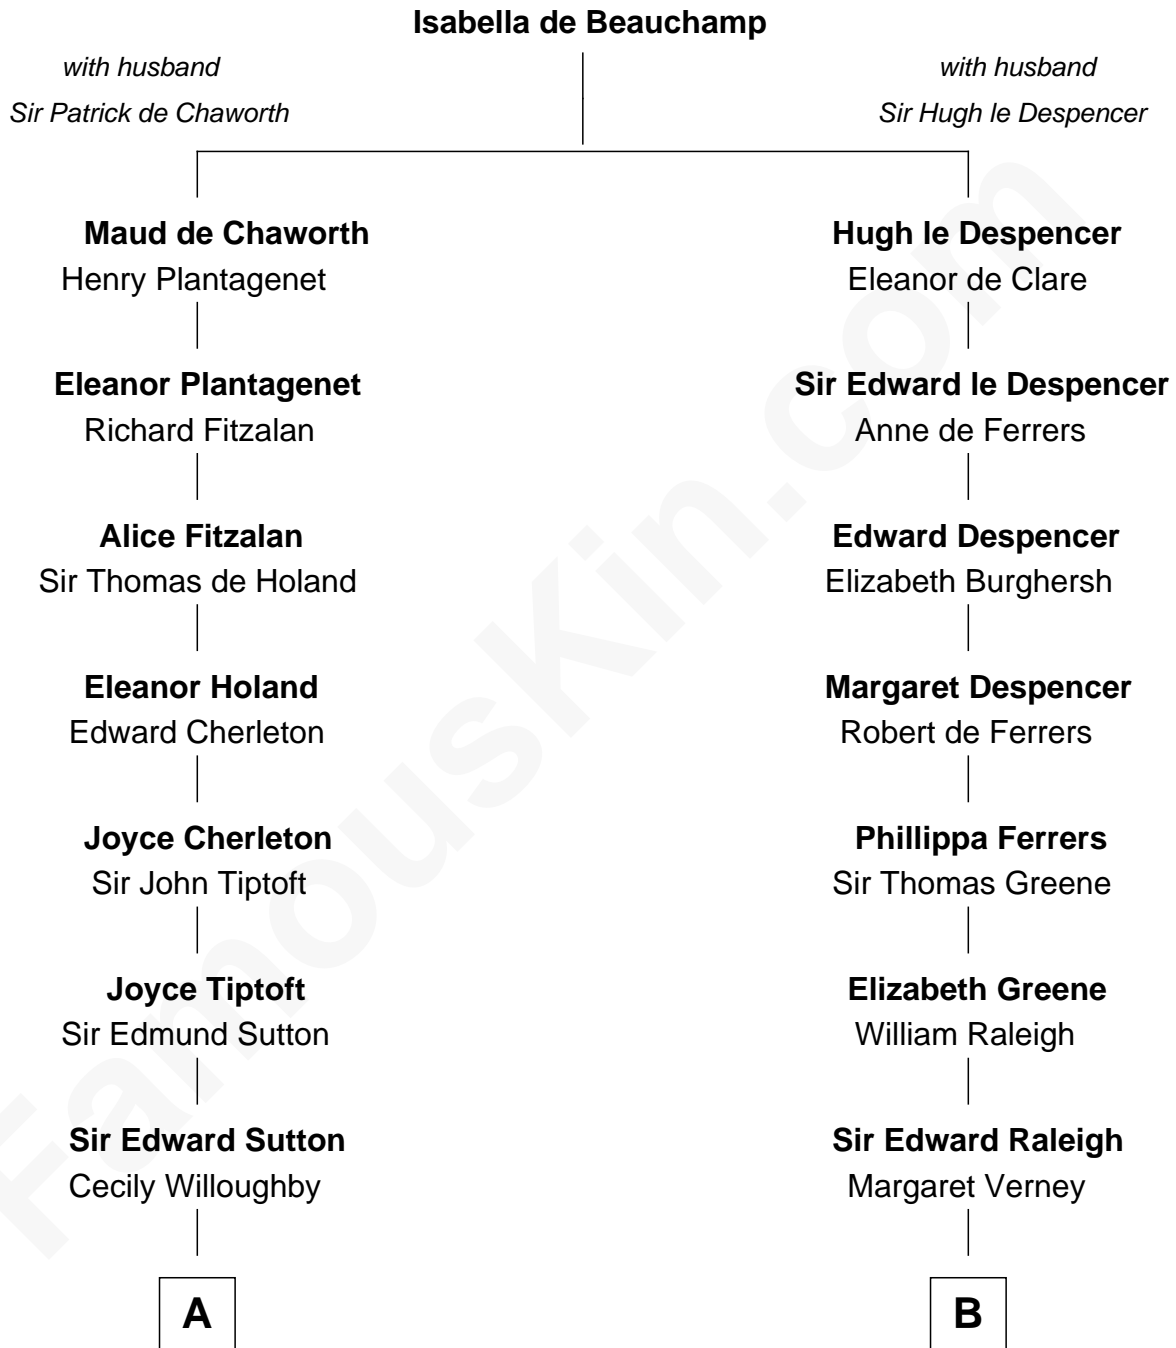

FamousKin.com

Relationship Chart of

Bathsheba (Ruggles) Spooner

First woman executed for murder in U.S. by non-British government

15th cousin 4 times removed of

Stephen A. Douglas

Participated in Lincoln-Douglas Debates