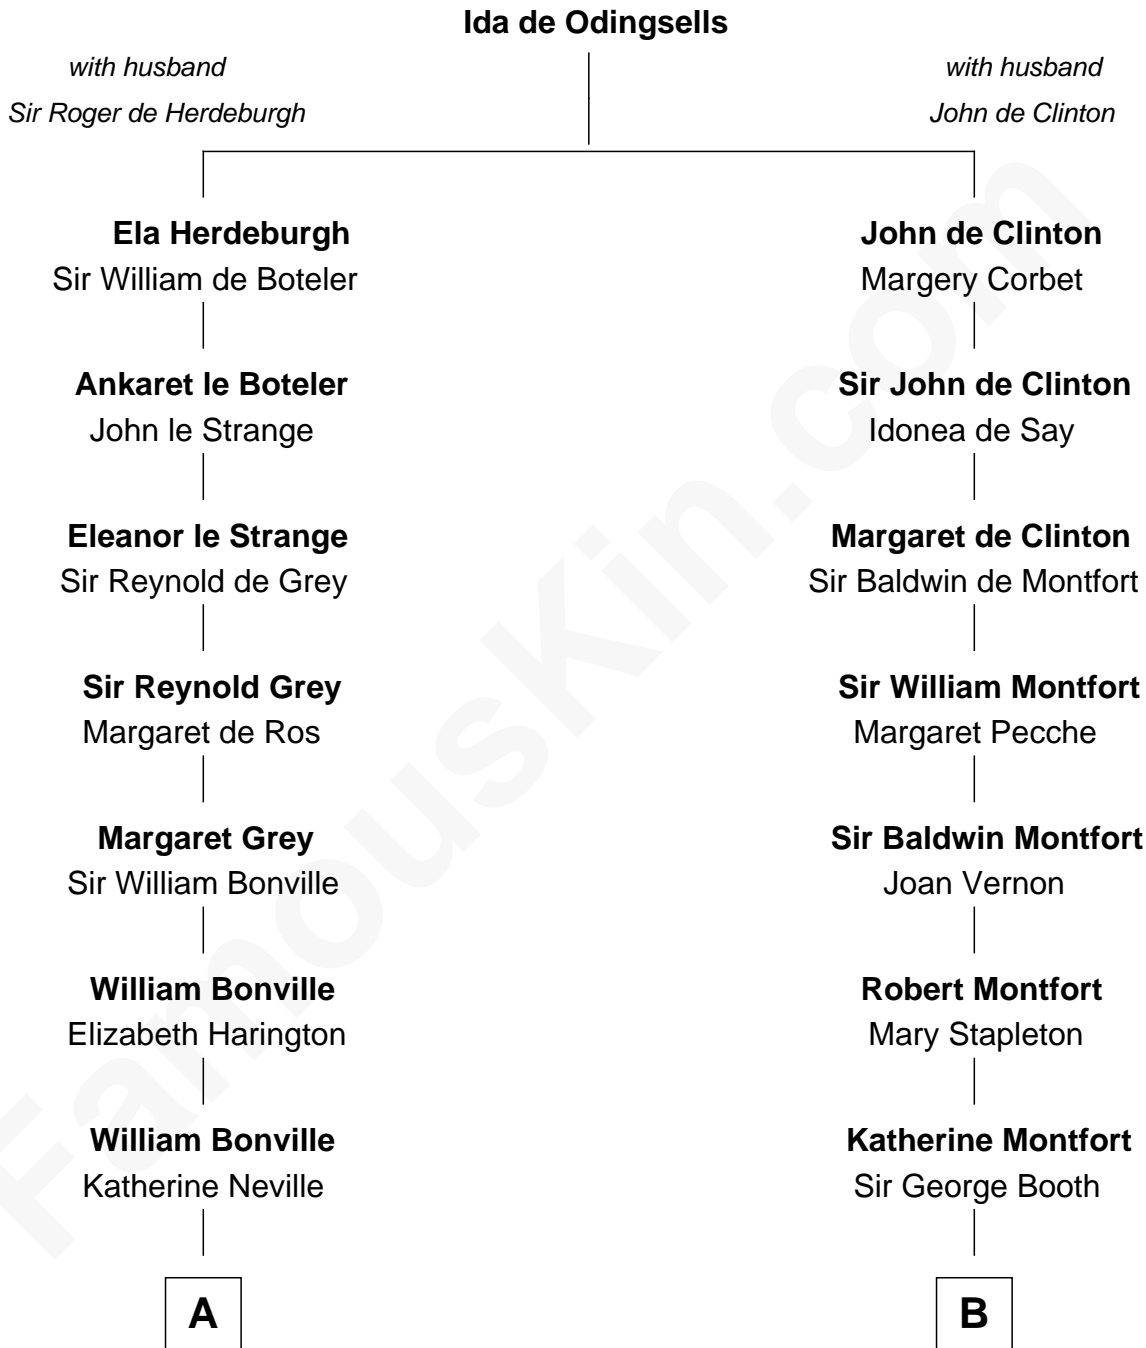

FamousKin.com

Relationship Chart of Bathsheba (Ruggles) Spooner

First woman executed for murder in U.S. by non-British government

16th cousin 2 times removed of

Stephen A. Douglas

Participated in Lincoln-Douglas Debates