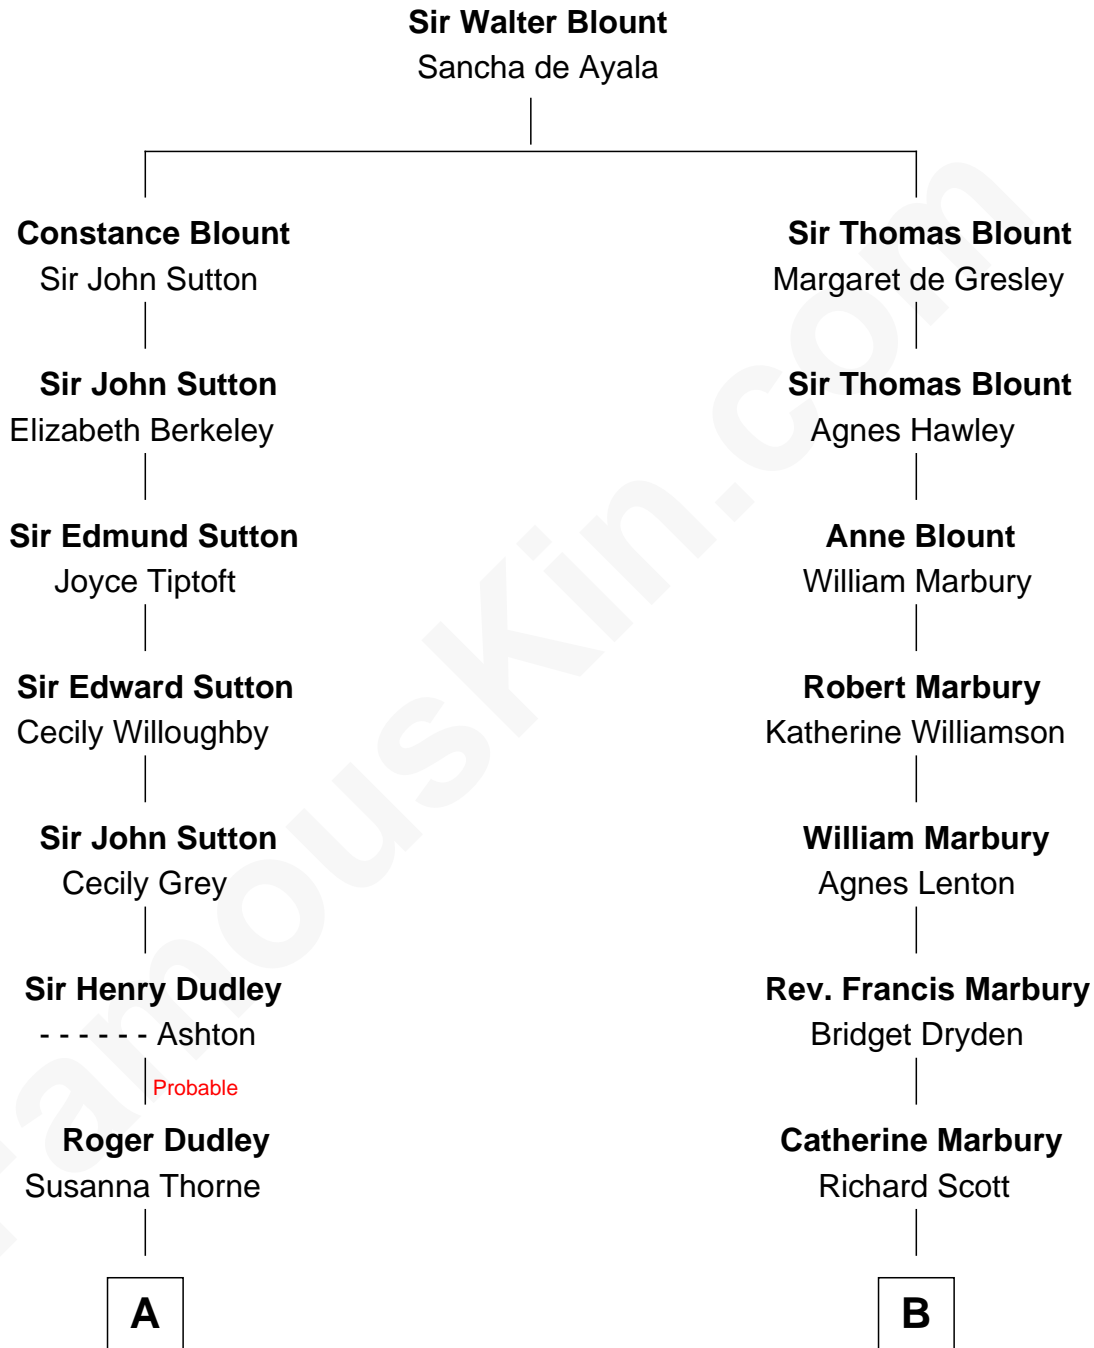

FamousKin.com

Relationship Chart of

Bathsheba (Ruggles) Spooner

First woman executed for murder in U.S. by non-British government

12th cousin 7 times removed of

Britney Spears
Singer, Entertainer

C

Emma Jean Forbes