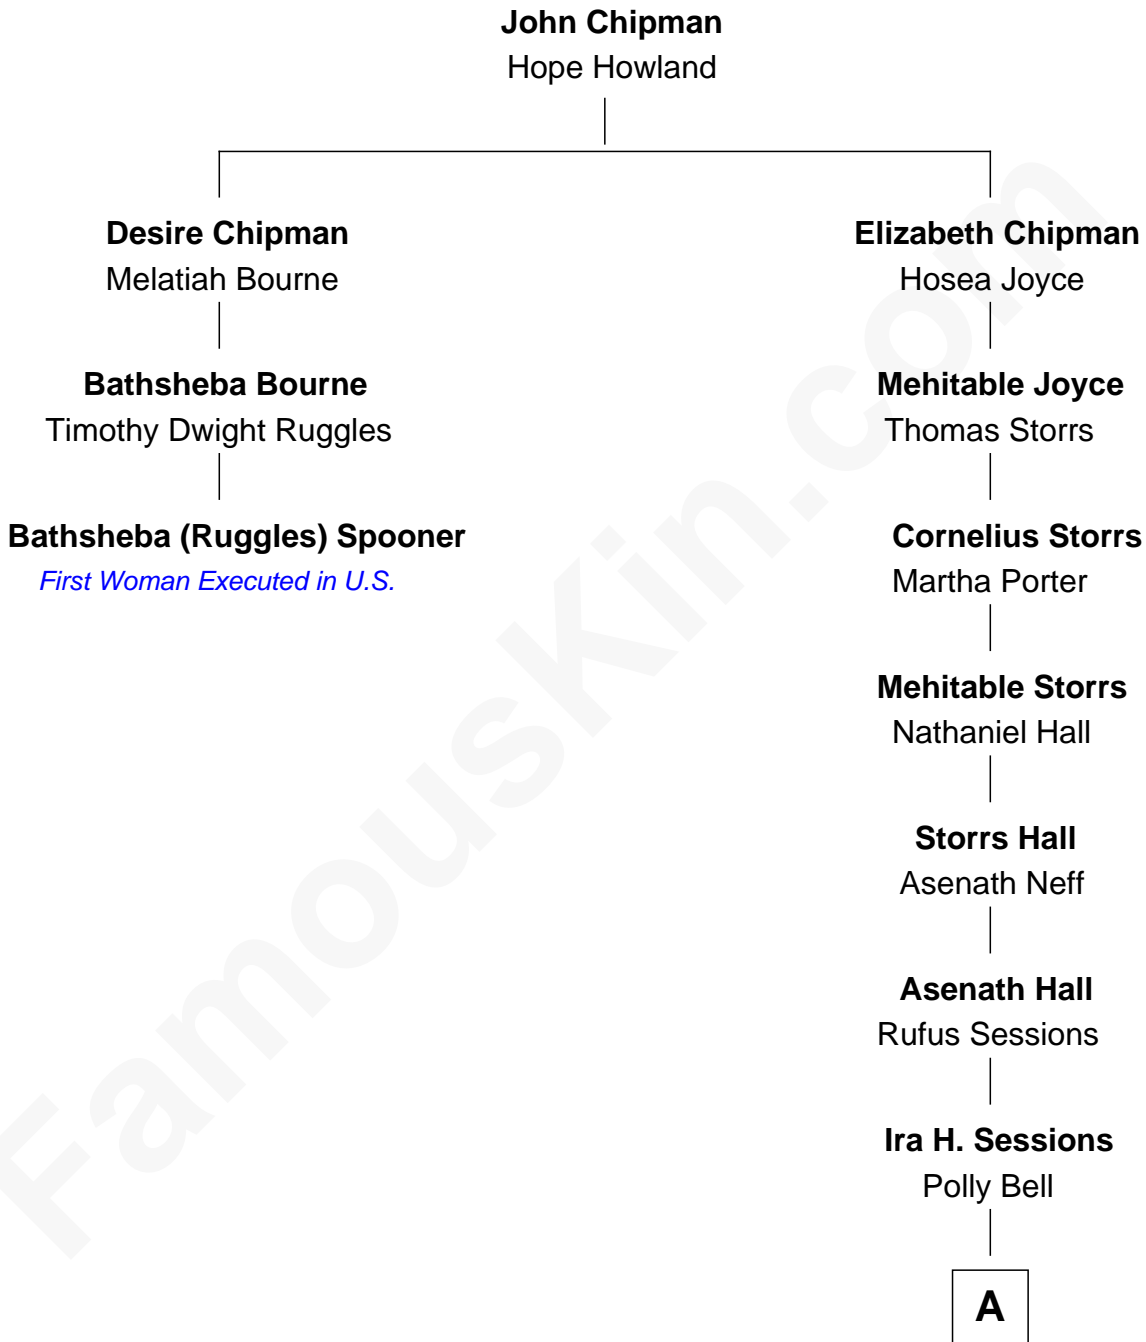

FamousKin.com
Relationship Chart of
Bathsheba (Ruggles) Spooner

First woman executed for murder in U.S. by non-British government

2nd cousin 9 times removed of

Vanessa Hudgens

TV, Movie and Stage Actress

A

Lucy Eva Sessions
William Riley Pemberton

Freda Colene Pemberton
Dawsey Karnes

Bonnie Lee Karnes
John Robert Hudgens

Gregory Thomas Hudgens
Gina Alda Guangco

Vanessa Hudgens
TV, Movie and Stage Actress