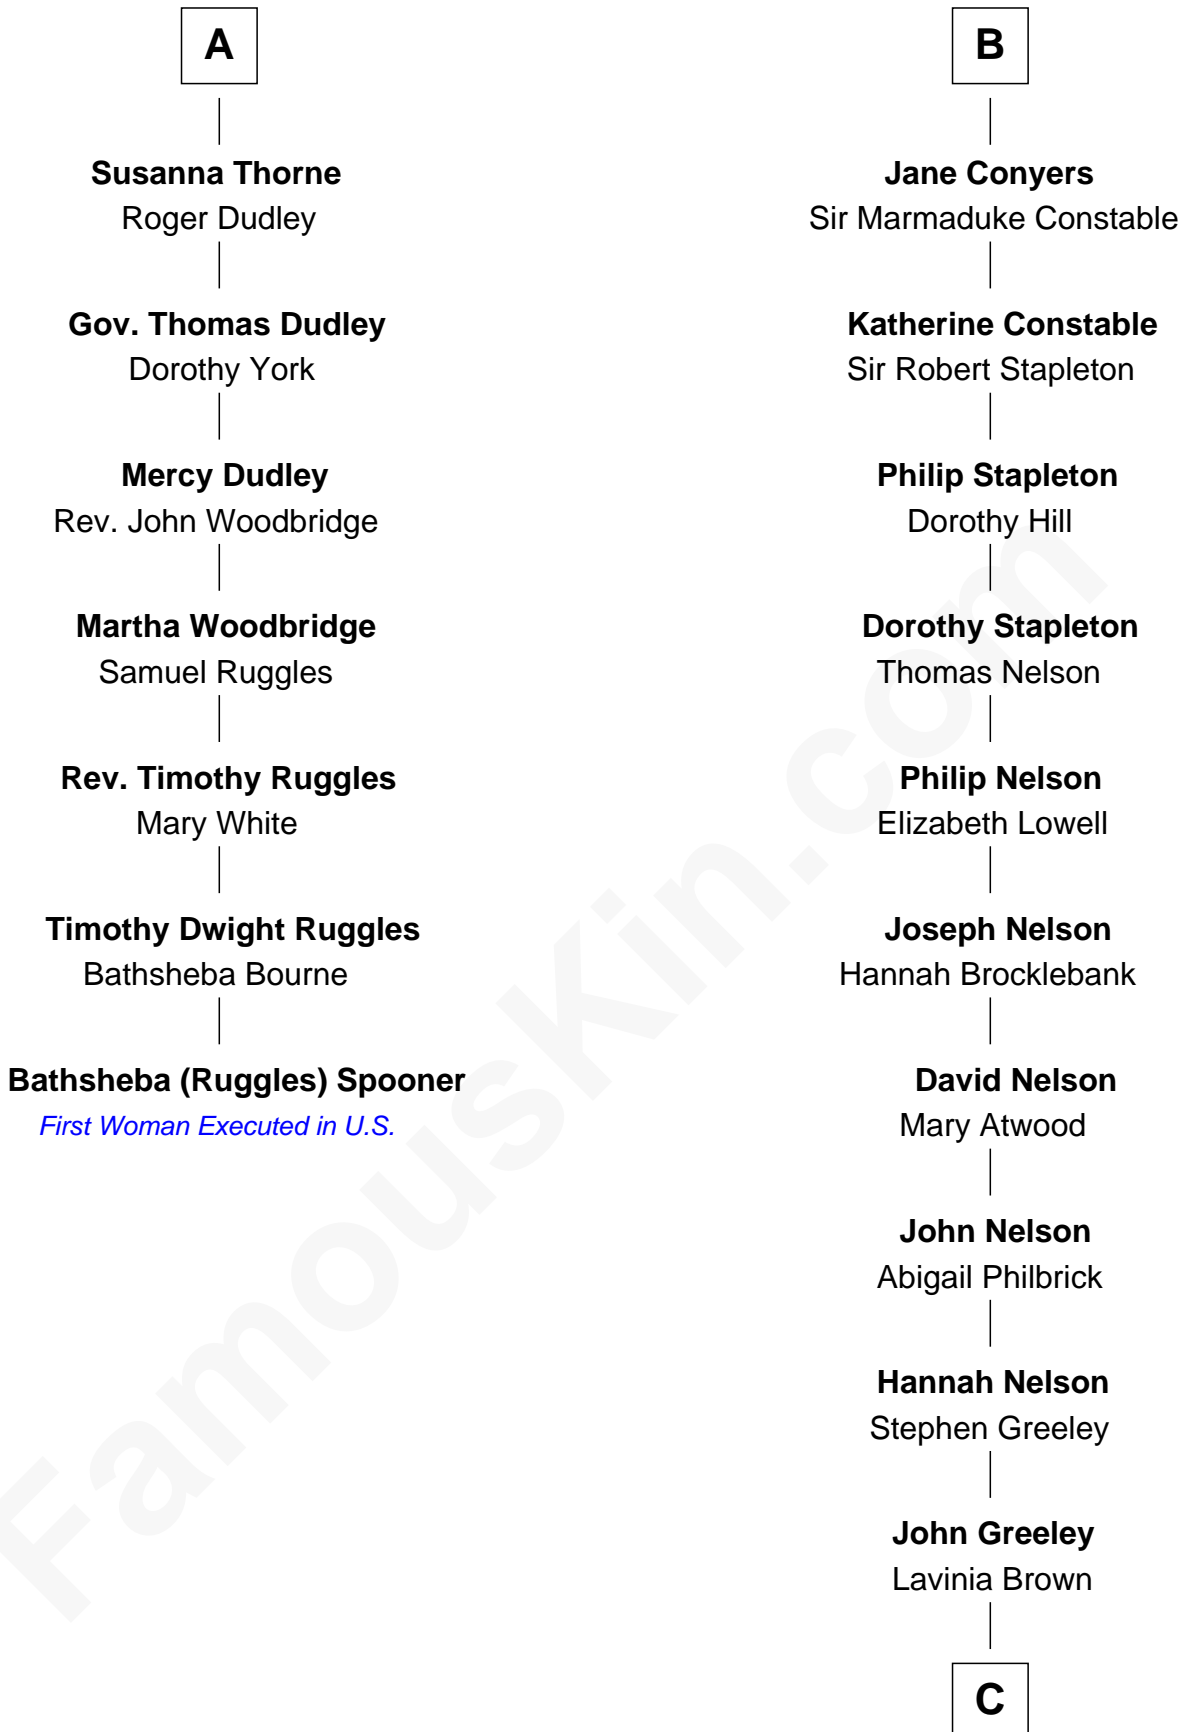

FamousKin.com

Relationship Chart of

Bathsheba (Ruggles) Spooner

First woman executed for murder in U.S. by non-British government

13th cousin 8 times removed of

Margot Kidder

TV and Movie Actress

Sir John Grey

Avice Marmion

C

Justus Greeley
Margaret Rideout

Margaret Q. Greeley
Dr. David Powell

Margaret Powell
Sidney Jesse Kidder

Kendall Kidder
Jocelyn Mary Wilson

Margot Kidder
TV and Movie Actress