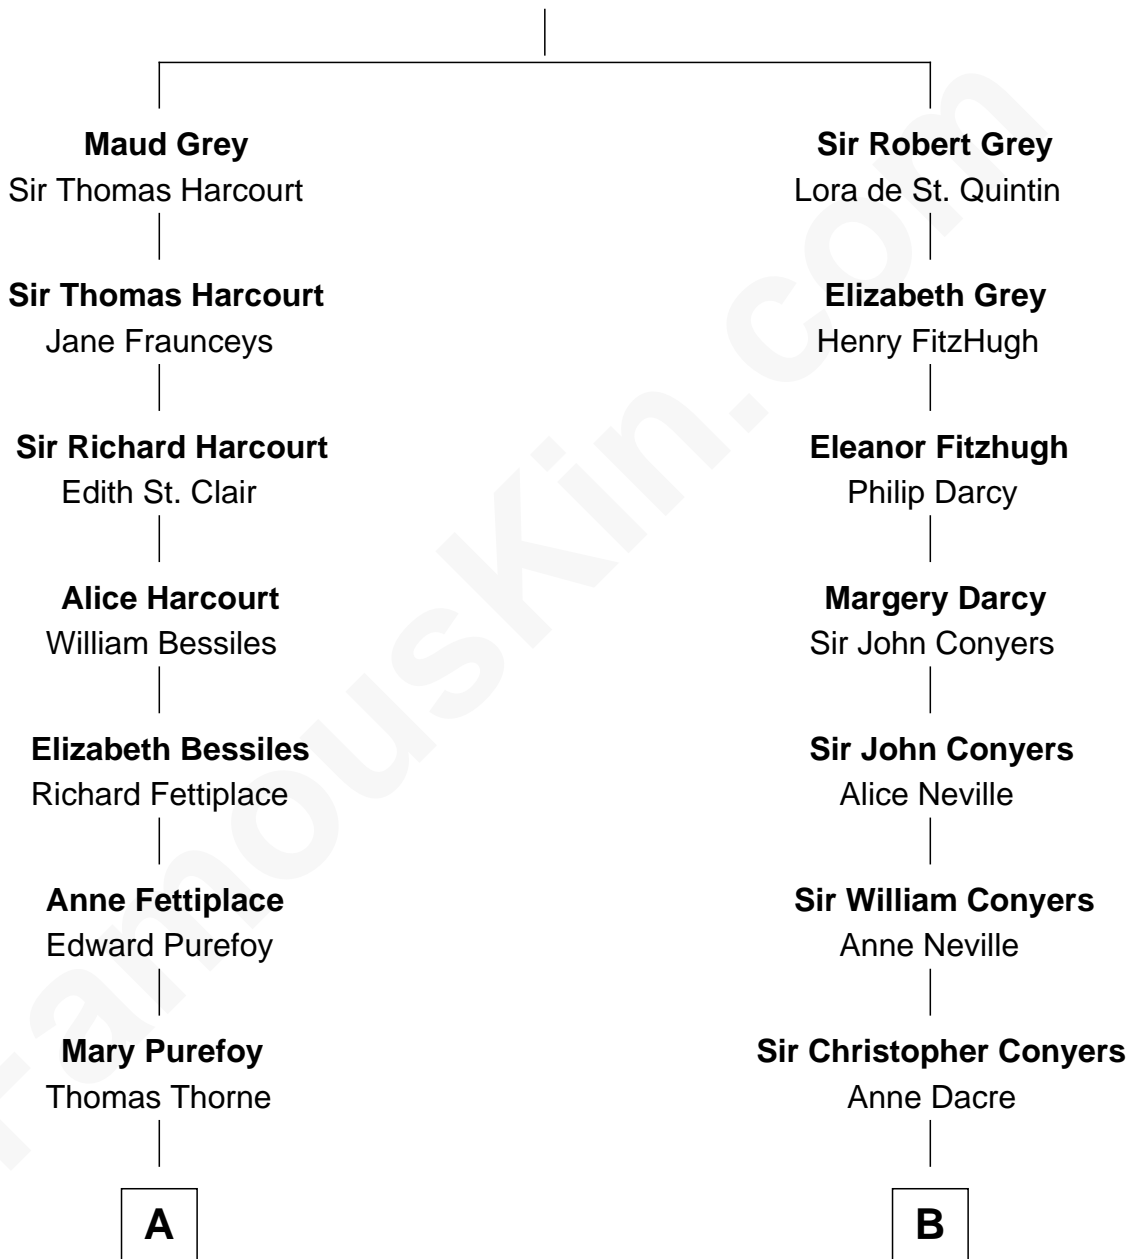

FamousKin.com

Relationship Chart of

Bathsheba (Ruggles) Spooner

First woman executed for murder in U.S. by non-British government

13th cousin 8 times removed of

Margot Kidder

TV and Movie Actress

Sir John Grey

Avice Marmion

C

Justus Greeley
Margaret Rideout

Margaret Q. Greeley
Dr. David Powell

Margaret Powell
Sidney Jesse Kidder

Kendall Kidder
Jocelyn Mary Wilson

Margot Kidder
TV and Movie Actress