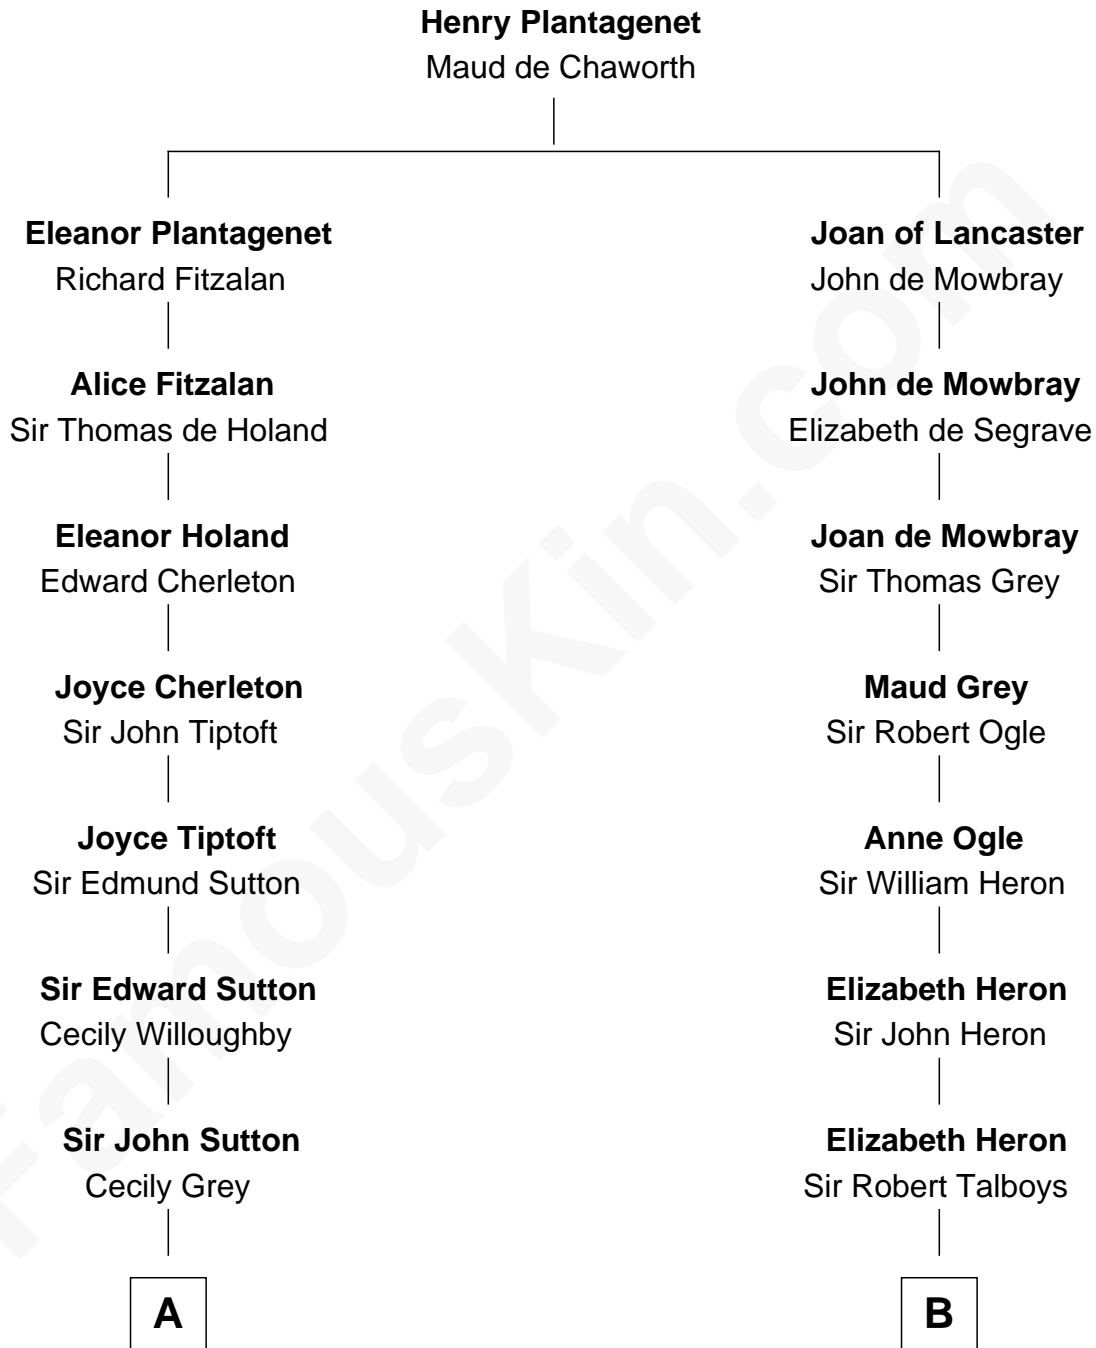

**FamousKin.com**  
**Relationship Chart of**  
**Bathsheba (Ruggles) Spooner**

*First woman executed for murder in U.S. by non-British government*

**14th cousin 6 times removed of**

**Katharine Hepburn**  
*Movie Actress*

**C**

**Martha Ann Spalding**

Leman Benton Garlinghouse

**Caroline Garlinghouse**

Alfred Augustus Houghton

**Katharine Martha Houghton**

Thomas Norval Hepburn

**Katharine Hepburn**