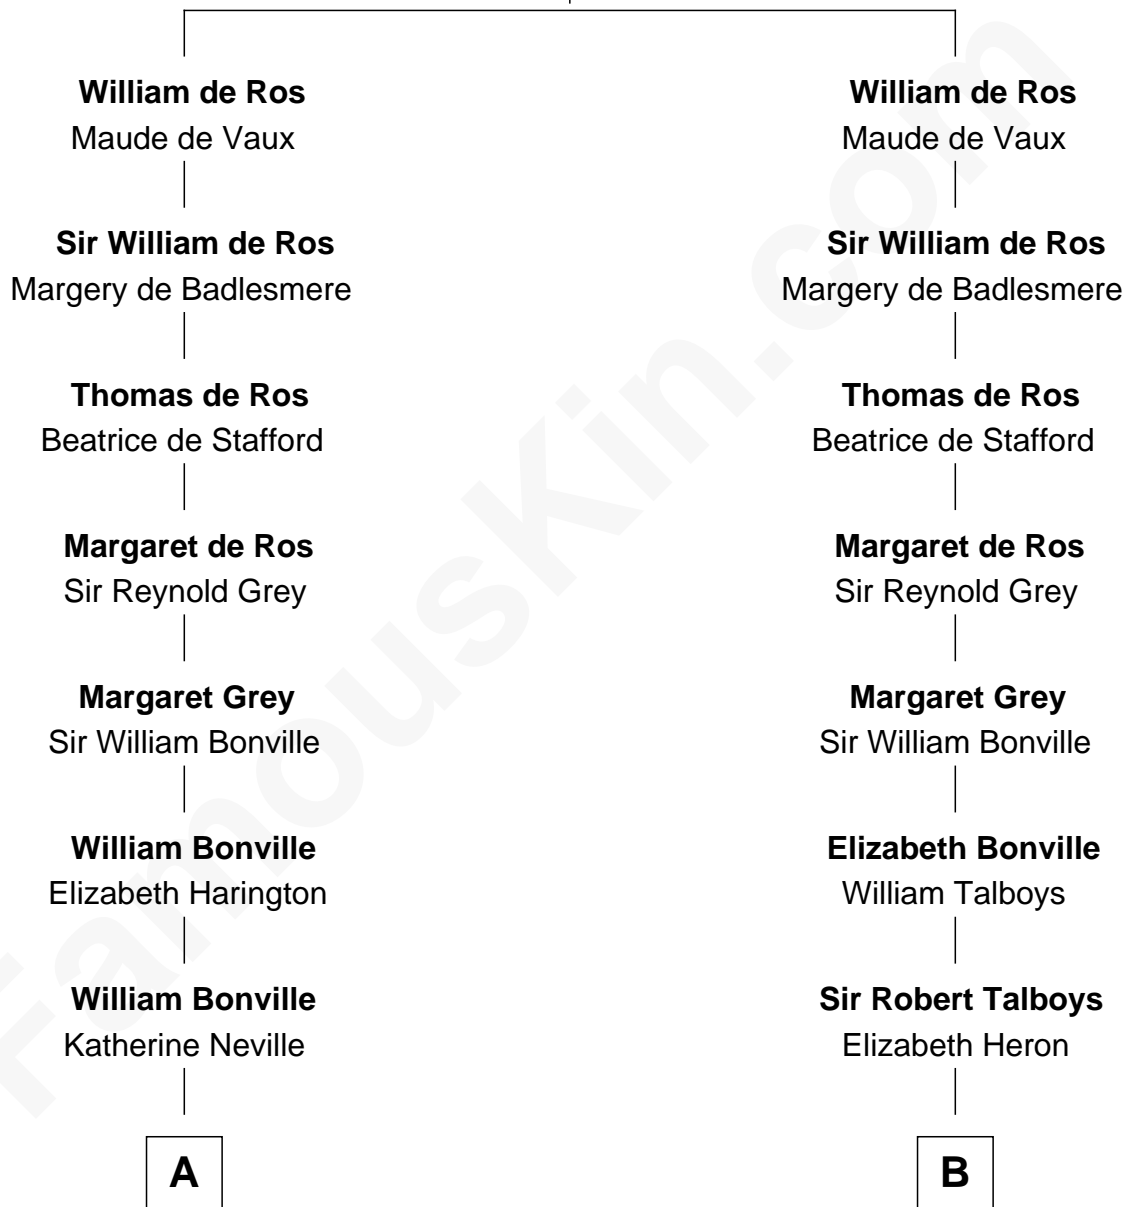

FamousKin.com
Relationship Chart of
Bathsheba (Ruggles) Spooner

First woman executed for murder in U.S. by non-British government

16th cousin 4 times removed of

Katharine Hepburn
Movie Actress

Sir Robert de Ros
 Isabel de Aubeney

C

Martha Ann Spalding

Leman Benton Garlinghouse

Caroline Garlinghouse

Alfred Augustus Houghton

Katharine Martha Houghton

Thomas Norval Hepburn

Katharine Hepburn