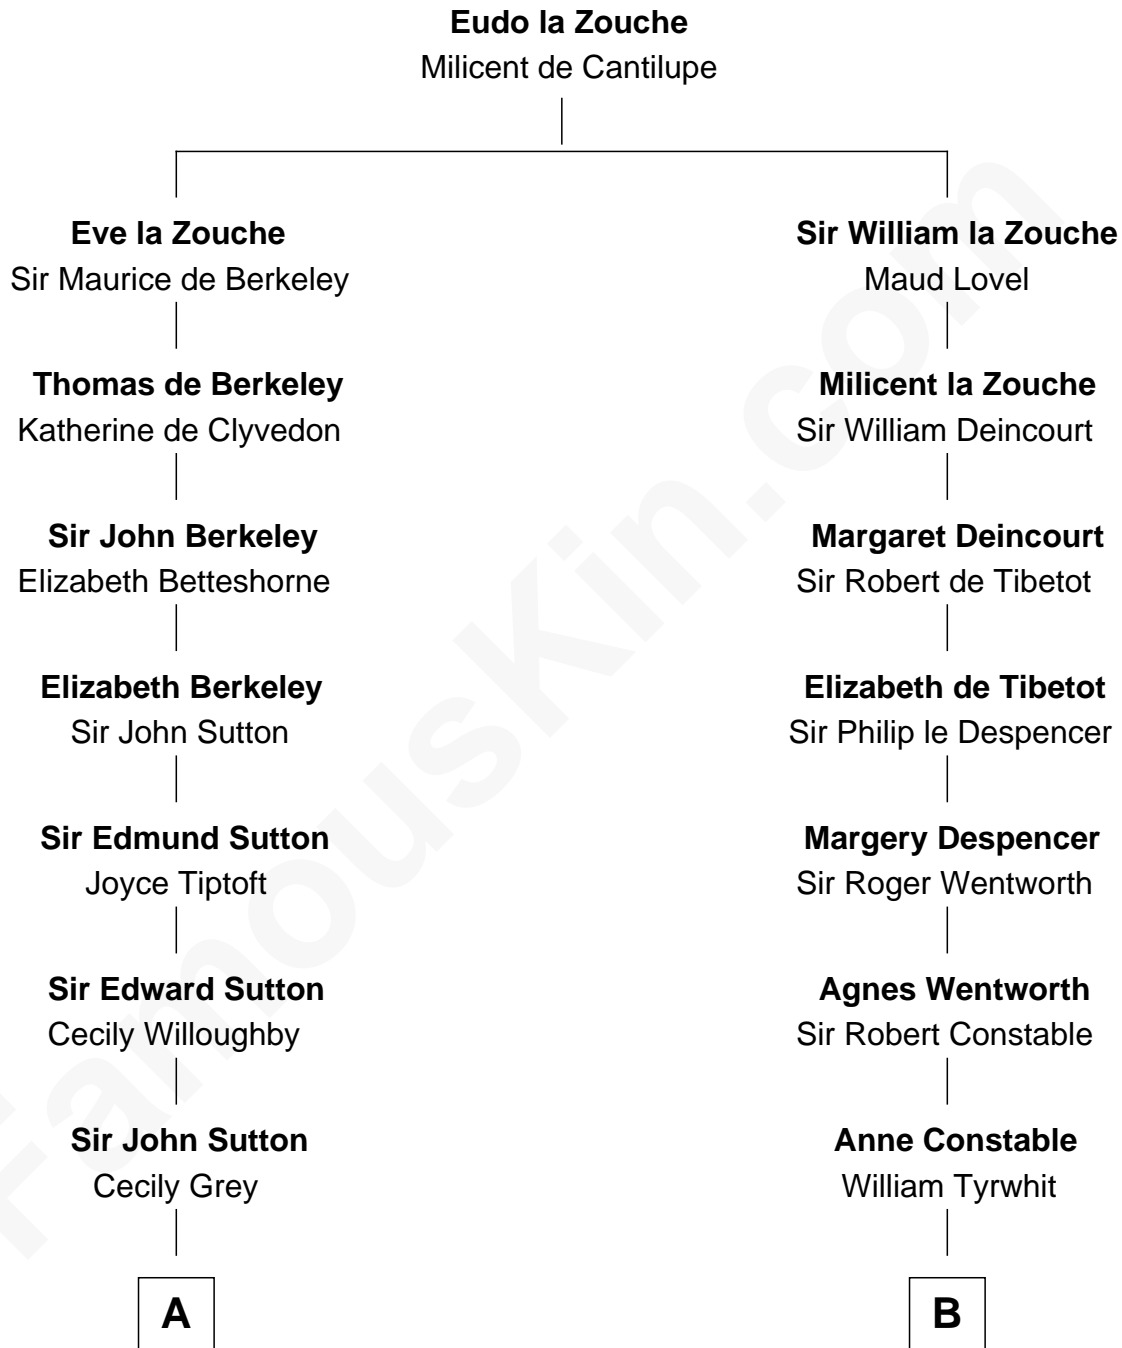

FamousKin.com

Relationship Chart of

Bathsheba (Ruggles) Spooner

First woman executed for murder in U.S. by non-British government

14th cousin 6 times removed of

Katharine Hepburn
Movie Actress

C

Martha Ann Spalding

Leman Benton Garlinghouse

Caroline Garlinghouse

Alfred Augustus Houghton

Katharine Martha Houghton

Thomas Norval Hepburn

Katharine Hepburn

Movie Actress

FamousKin.com