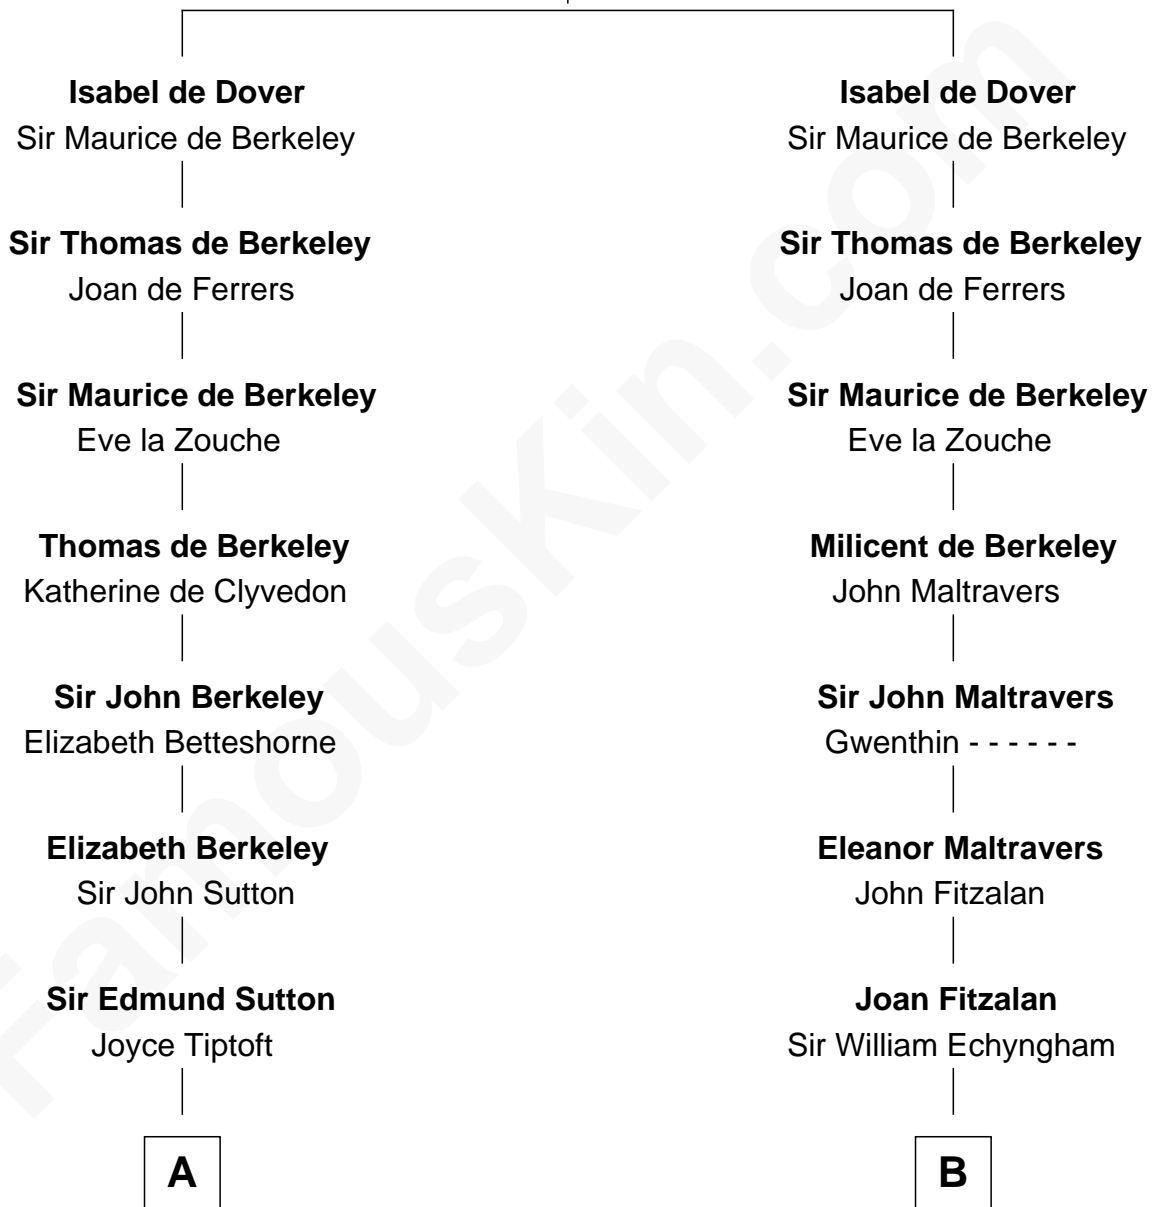

FamousKin.com

Relationship Chart of

Bathsheba (Ruggles) Spooner

First woman executed for murder in U.S. by non-British government

16th cousin 3 times removed of

Samuel Cony

31st Governor of Maine

Sir Richard FitzRoy

Rose de Dover

C

—
Samuel Coney
Susanna Johnson

—
Samuel Coney
Susan Bowdoin Coney

—
Samuel Coney
31st Governor of Maine

FamousKin.com