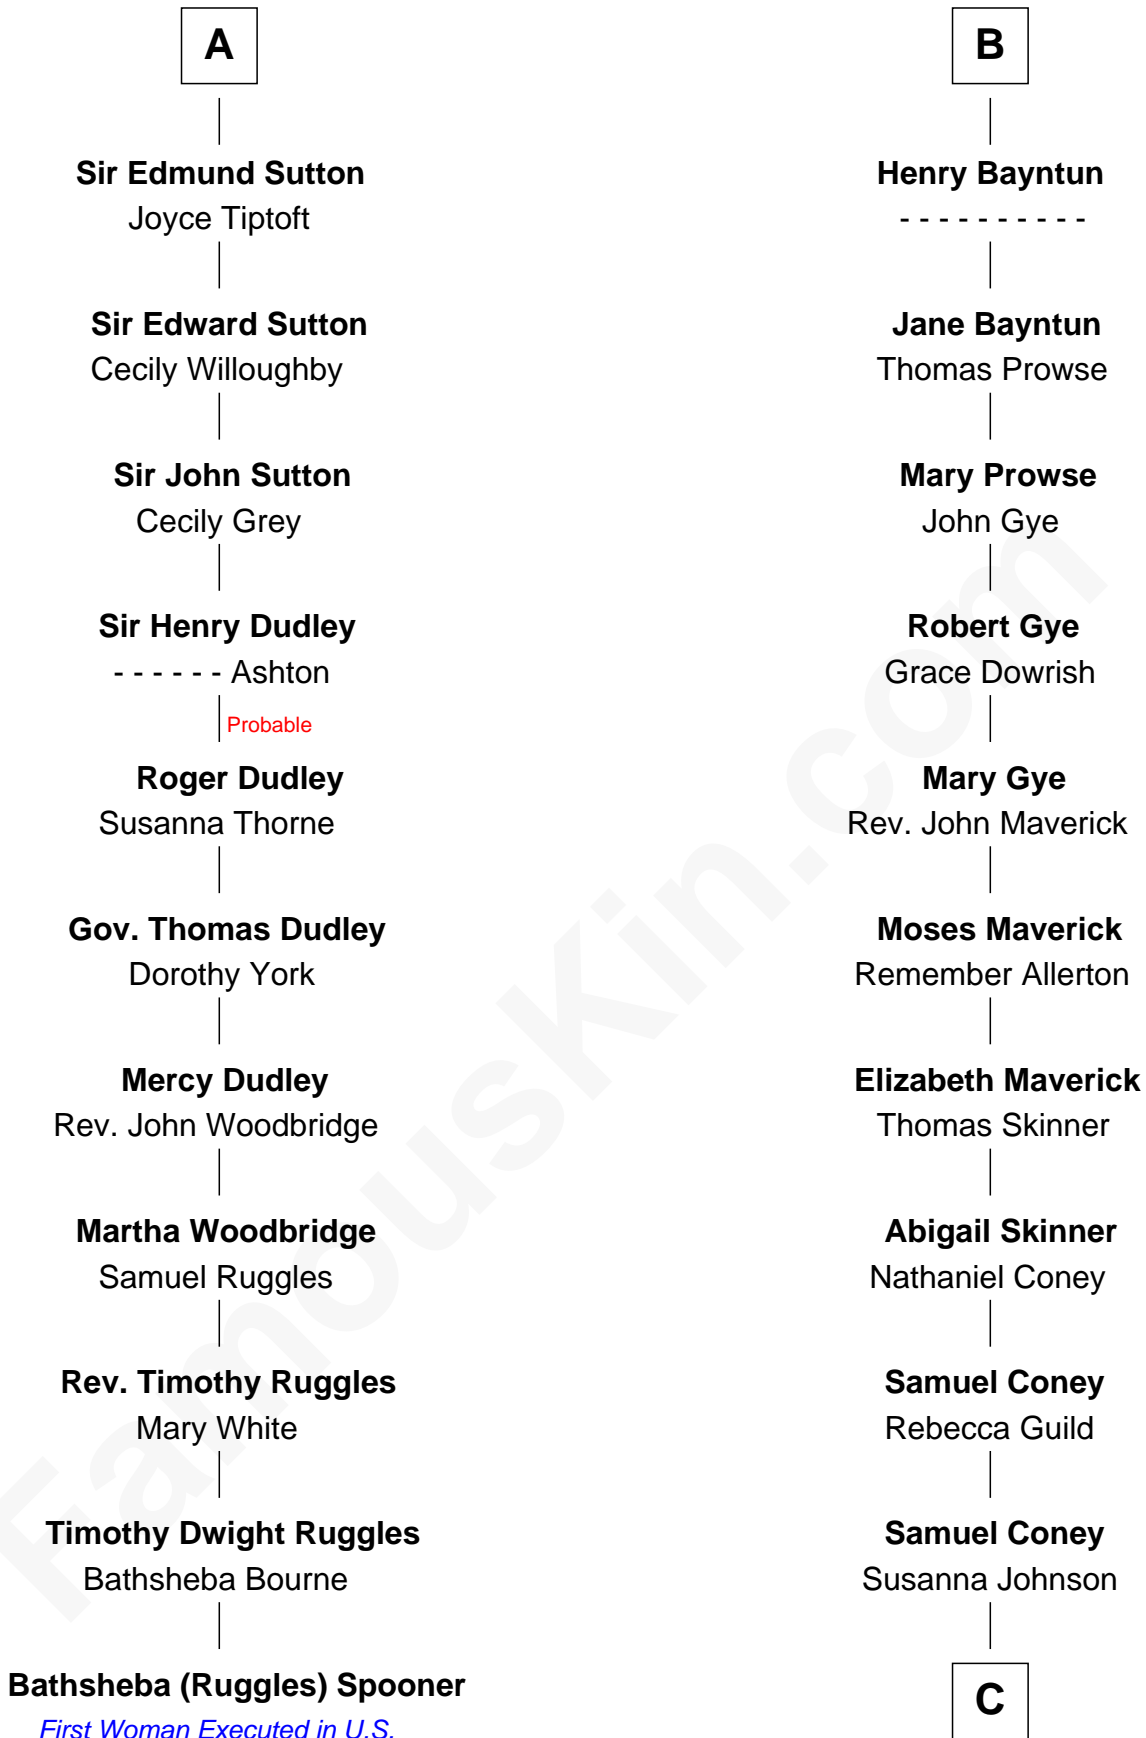

## Relationship Chart of

### Bathsheba (Ruggles) Spooner

*First woman executed for murder in U.S. by non-British government*

17th cousin 1 time removed of

**Samuel Cony**

*31st Governor of Maine*

**C**

—  
**Samuel Cony**  
Susan Bowdoin Coney

—  
**Samuel Cony**  
*31st Governor of Maine*

FamousKin.com