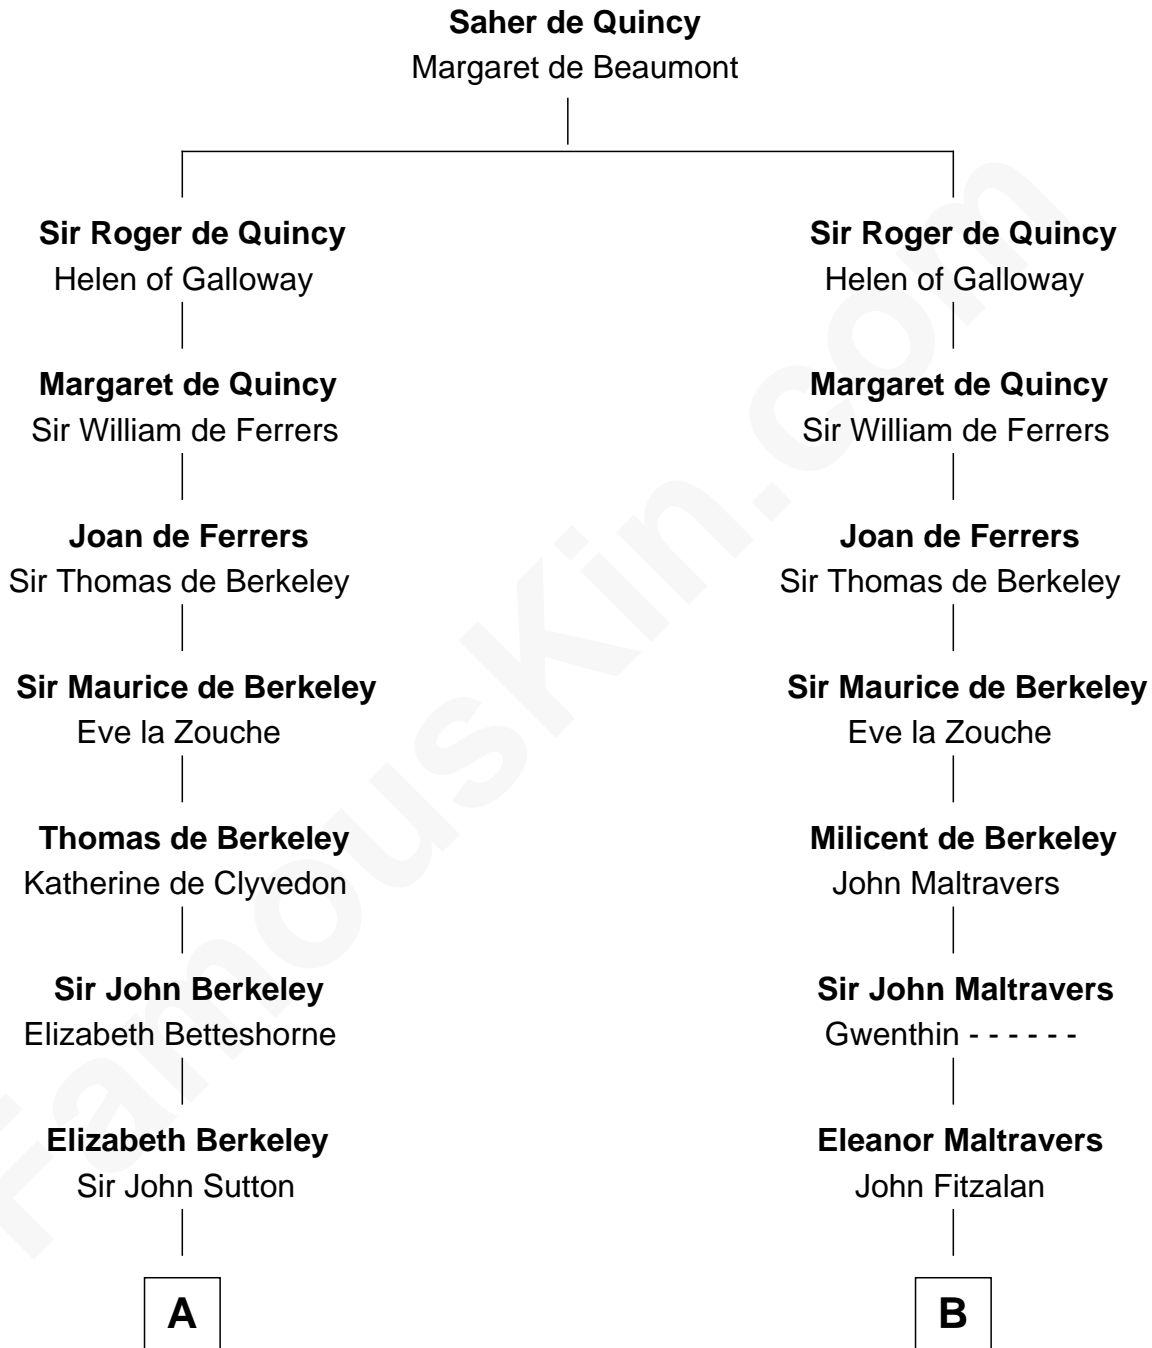

## Relationship Chart of

### Bathsheba (Ruggles) Spooner

*First woman executed for murder in U.S. by non-British government*

17th cousin 3 times removed of

**Samuel Cony**

*31st Governor of Maine*

**C**

—  
**Samuel Coney**  
Rebecca Guild