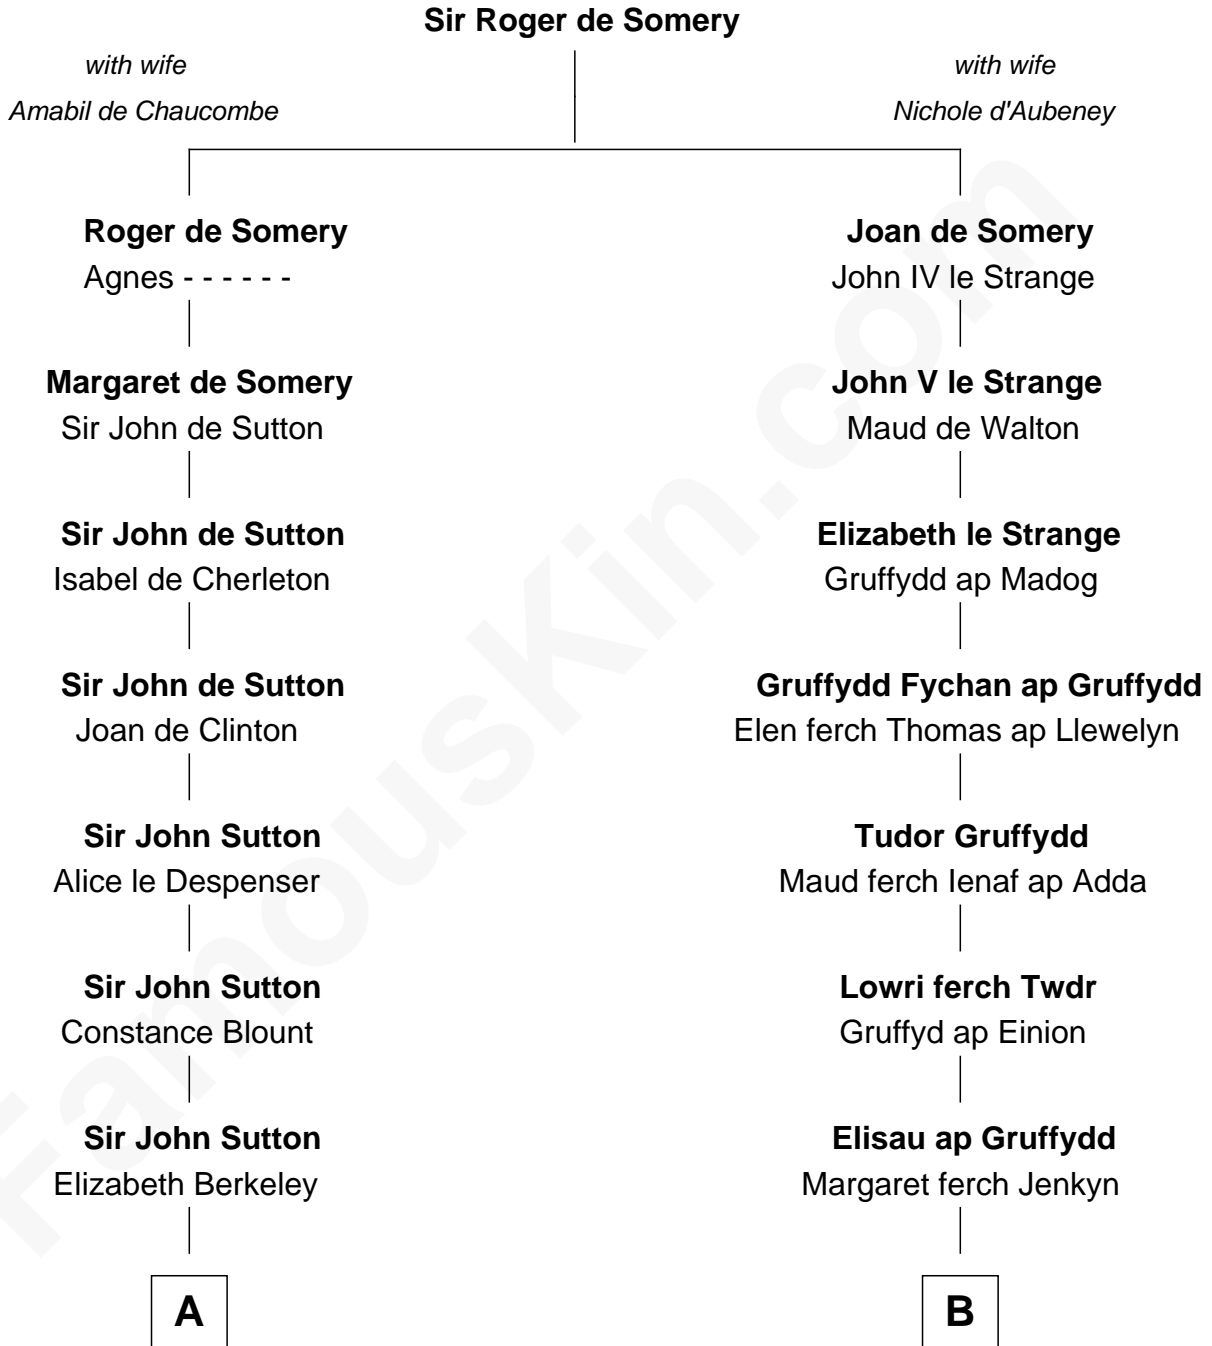

FamousKin.com

Relationship Chart of Bathsheba (Ruggles) Spooner

First woman executed for murder in U.S. by non-British government

17th cousin 3 times removed of

Ernest Hemingway

Author of The Sun Also Rises

C

Allen Hemingway
Harriet Louisa Tyler

Anson Tyler Hemingway
Adelaide Edmonds

Clarence Edmonds Hemingway
Grace H. Hall

Ernest Hemingway
Author of The Sun Also Rises