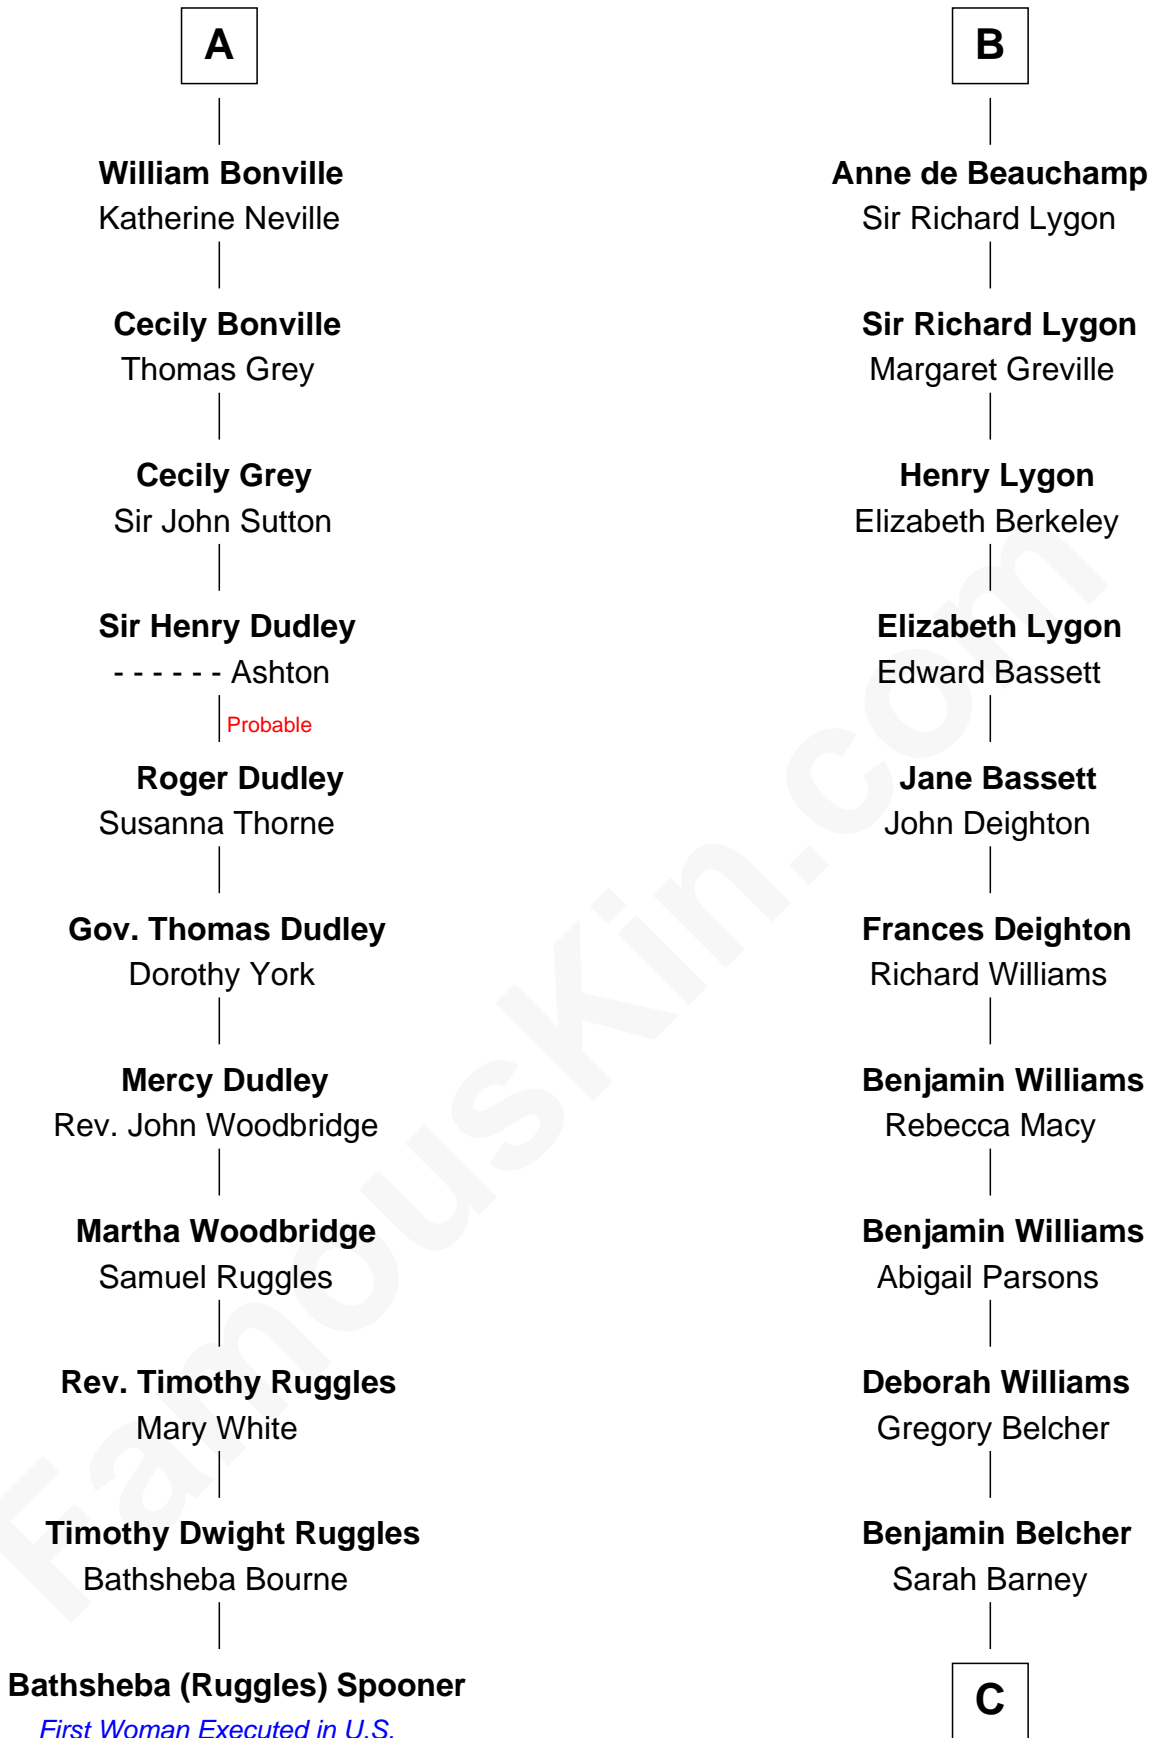

FamousKin.com

Relationship Chart of Bathsheba (Ruggles) Spooner

First woman executed for murder in U.S. by non-British government

17th cousin 3 times removed of

General Douglas MacArthur

U.S. Army - World War II

Sir Humphrey de Bohun

Maud of Eu

C

|
Benjamin Barney Belcher

Olive - - - - -

|
Aurelia Belcher

Arthur MacArthur

|
Gen. Arthur MacArthur

Mary Pinckney Hardy

|
General Douglas MacArthur

U.S. Army - World War II

FamousKin.com