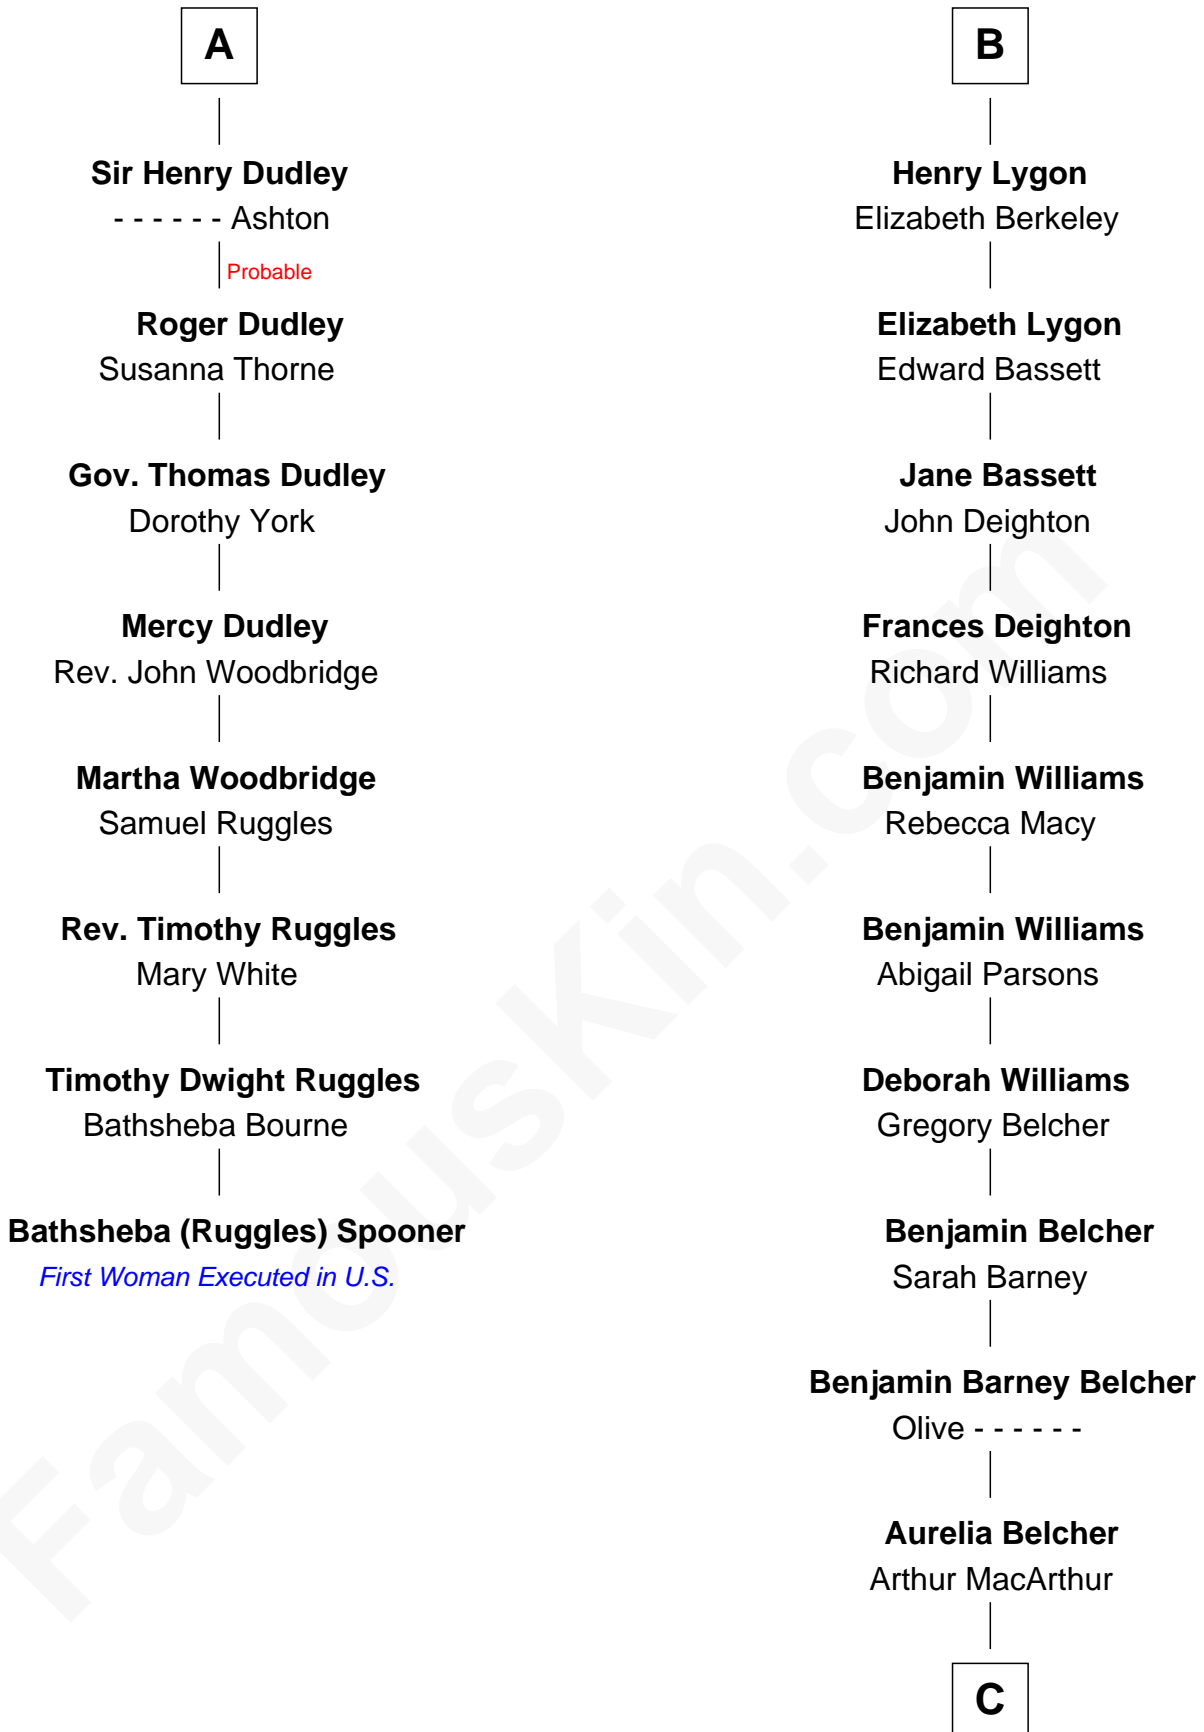

FamousKin.com

Relationship Chart of Bathsheba (Ruggles) Spooner

First woman executed for murder in U.S. by non-British government

14th cousin 4 times removed of

General Douglas MacArthur

U.S. Army - World War II

C

Gen. Arthur MacArthur

Mary Pinckney Hardy

General Douglas MacArthur

U.S. Army - World War II

FamousKin.com