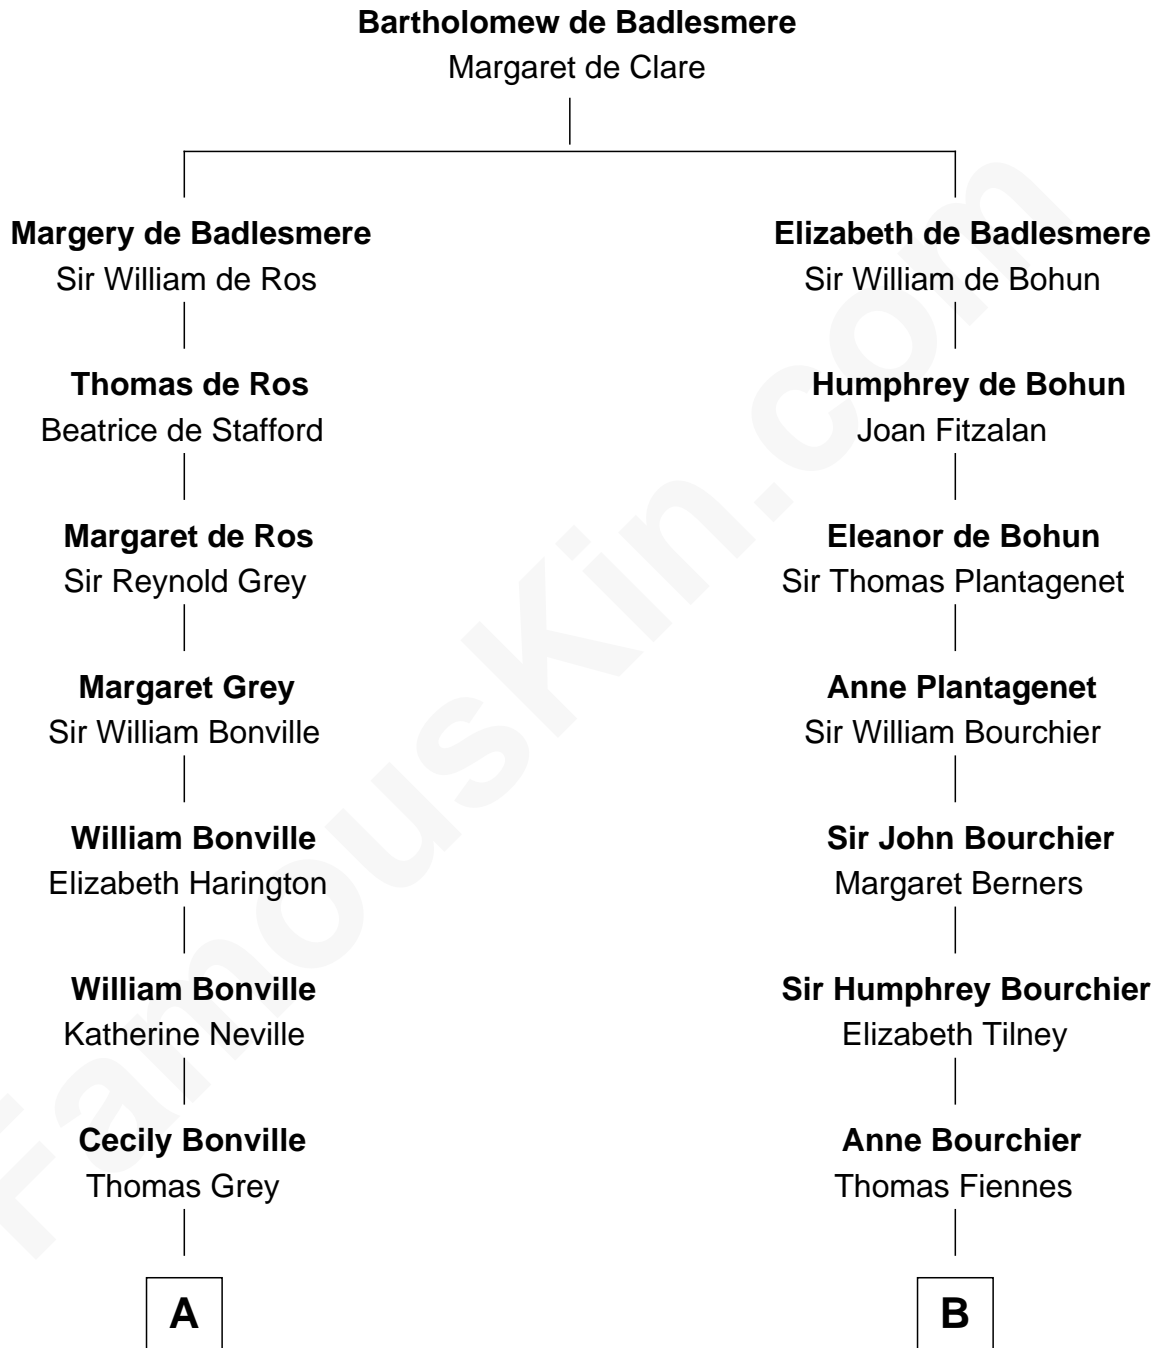

**FamousKin.com**  
**Relationship Chart of**  
**Bathsheba (Ruggles) Spooner**

*First woman executed for murder in U.S. by non-British government*

**15th cousin 5 times removed of**

**Frank Lloyd Wright**  
*American Architect*

**C**

Martha Hubbard

David Wright

Rev. David Wright

Abigail Goddard

William Carey Wright

Anna Lloyd Jones

Frank Lloyd Wright