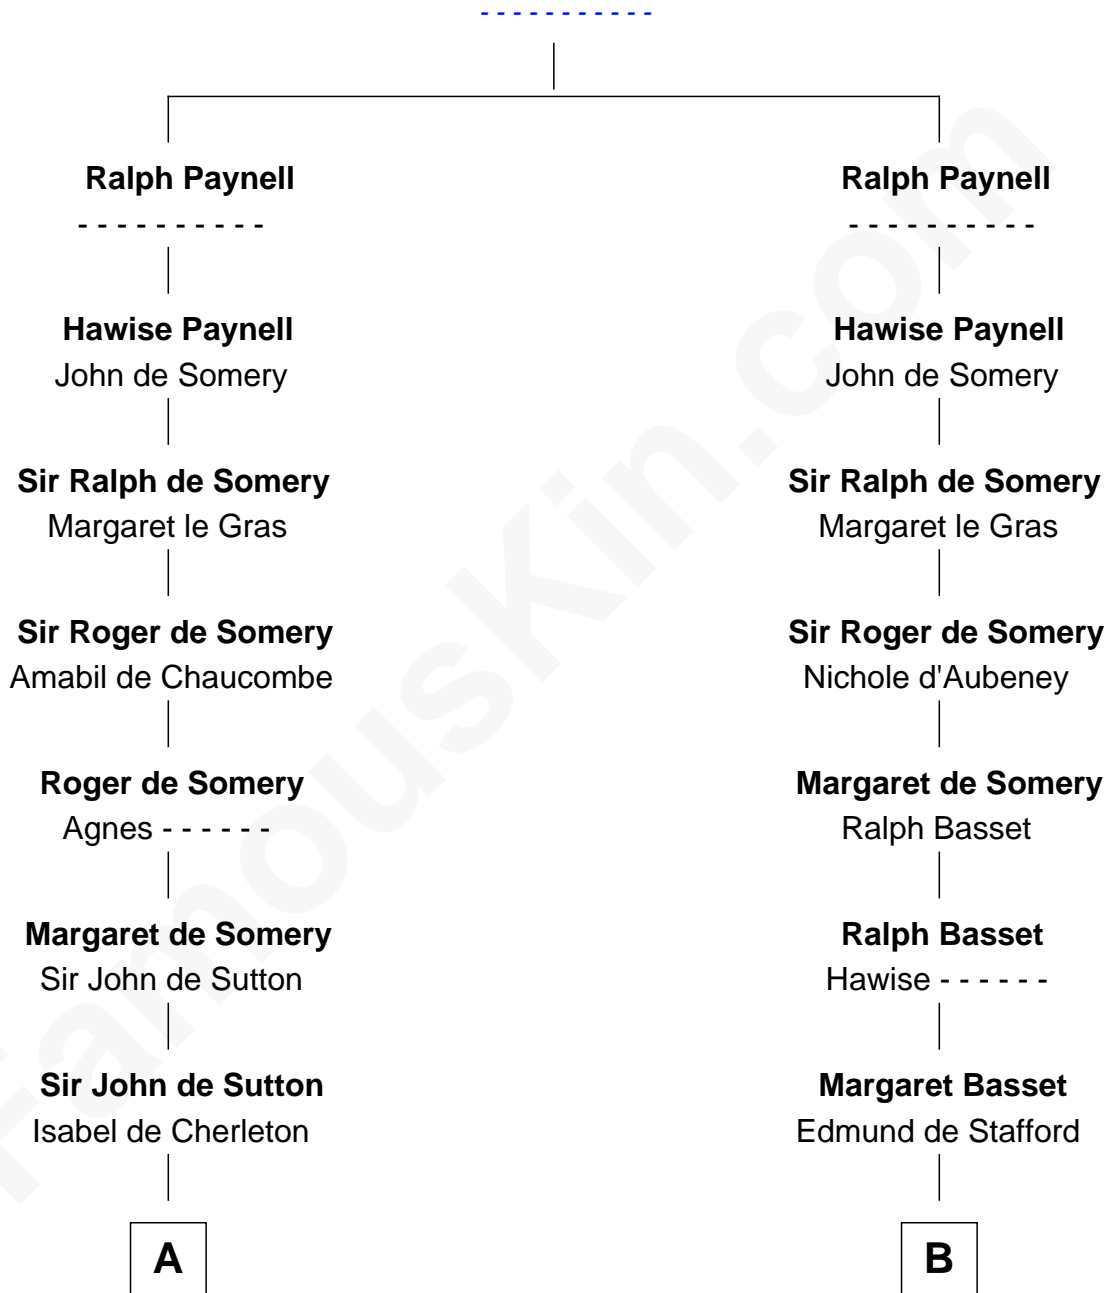

FamousKin.com

Relationship Chart of Bathsheba (Ruggles) Spooner

First woman executed for murder in U.S. by non-British government

21st cousin of

William Ellery

Signer of the Declaration of Independence

Fulk Paynel

C

Mercy Dudley
Rev. John Woodbridge

Martha Woodbridge
Samuel Ruggles

Rev. Timothy Ruggles
Mary White

Timothy Dwight Ruggles
Bathsheba Bourne

Bathsheba (Ruggles) Spooner
First Woman Executed in U.S.

D

Audrey Barlow
William Almy