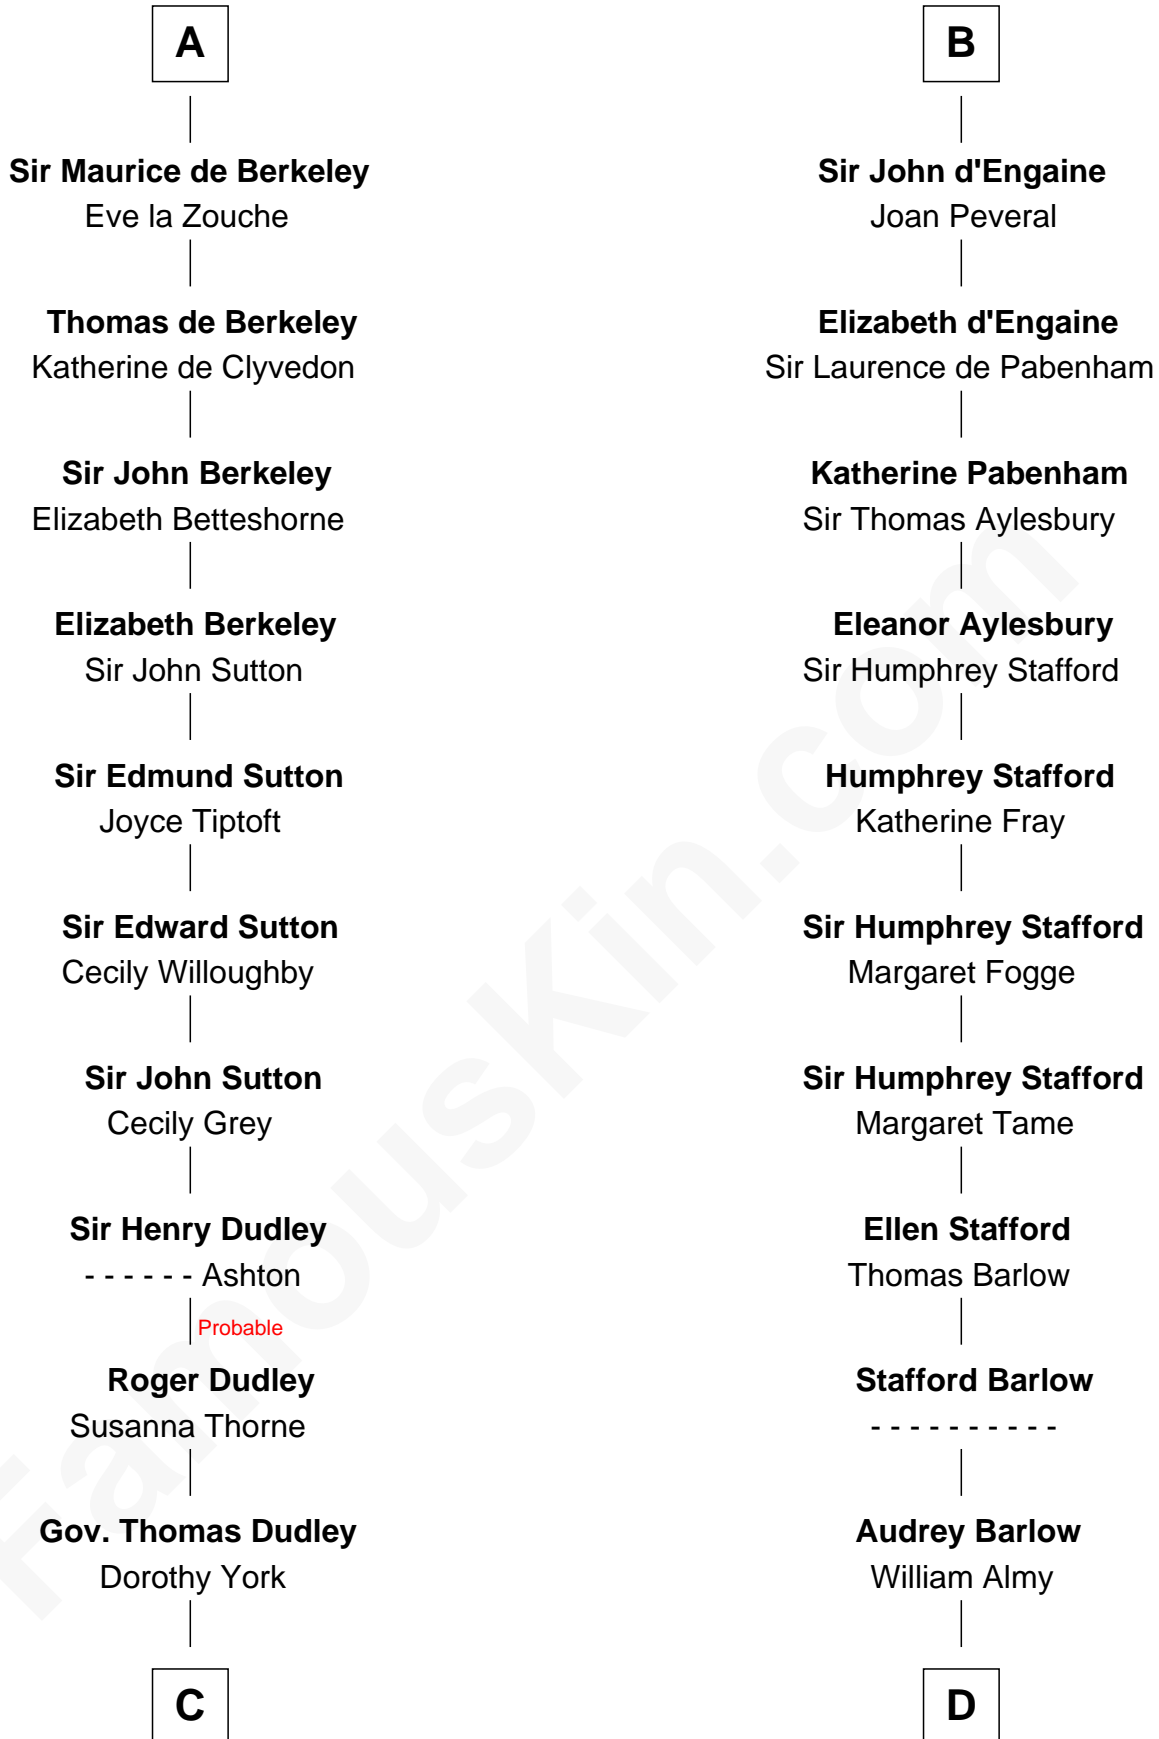

## Relationship Chart of Bathsheba (Ruggles) Spooner

*First woman executed for murder in U.S. by non-British government*

20th cousin 1 time removed of

**William Ellery**

*Signer of the Declaration of Independence*

**A**

**Isabel de Vermandois**

William de Warenne

**Gundred de Warenne**

William I de Lancaster

**William II de Lancaster**

Hawise de Stuteville

**Hawise de Lancaster**

Gilbert FitzRoger

**Hawise de Lancaster**

Peter II de Brus

**Agnes de Brus**

Walter de Fauconberge

**Anice de Fauconberge**

Sir Nicholas Engaine

**B**

**C**

**Mercy Dudley**  
Rev. John Woodbridge

**Martha Woodbridge**  
Samuel Ruggles

**Rev. Timothy Ruggles**  
Mary White

**Timothy Dwight Ruggles**  
Bathsheba Bourne

**Bathsheba (Ruggles) Spooner**  
*First Woman Executed in U.S.*