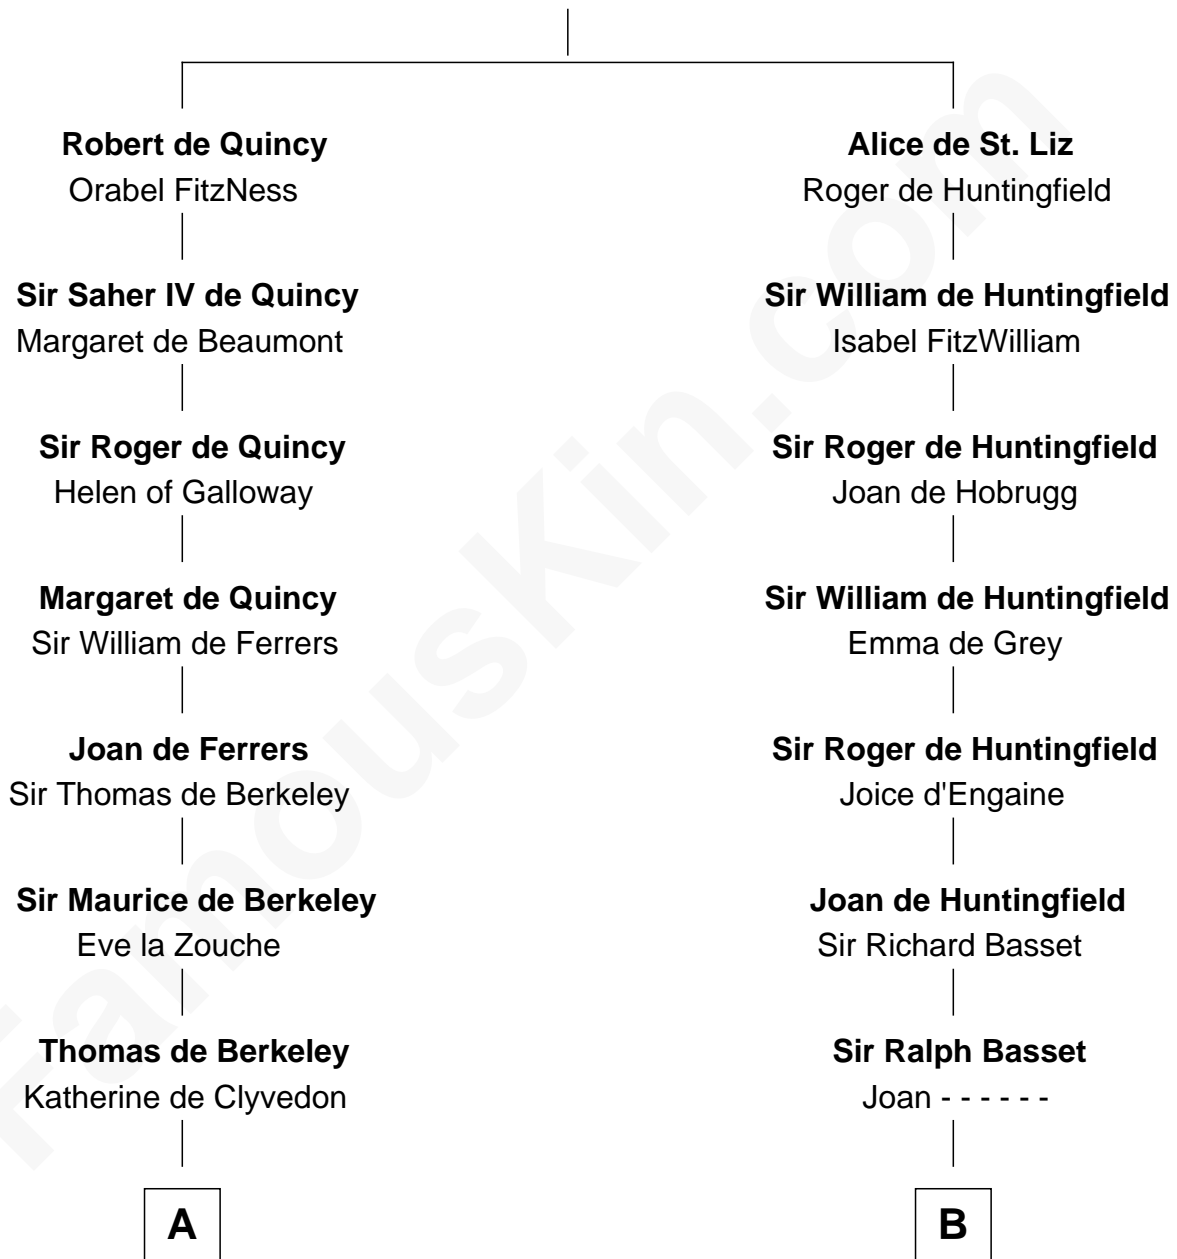

FamousKin.com

Relationship Chart of

Bathsheba (Ruggles) Spooner

First woman executed for murder in U.S. by non-British government

19th cousin 1 time removed of

William Ellery

Signer of the Declaration of Independence

Saher I de Quincy

Maud de St. Liz

C

Rev. Timothy Ruggles

Mary White

Timothy Dwight Ruggles

Bathsheba Bourne

Bathsheba (Ruggles) Spooner