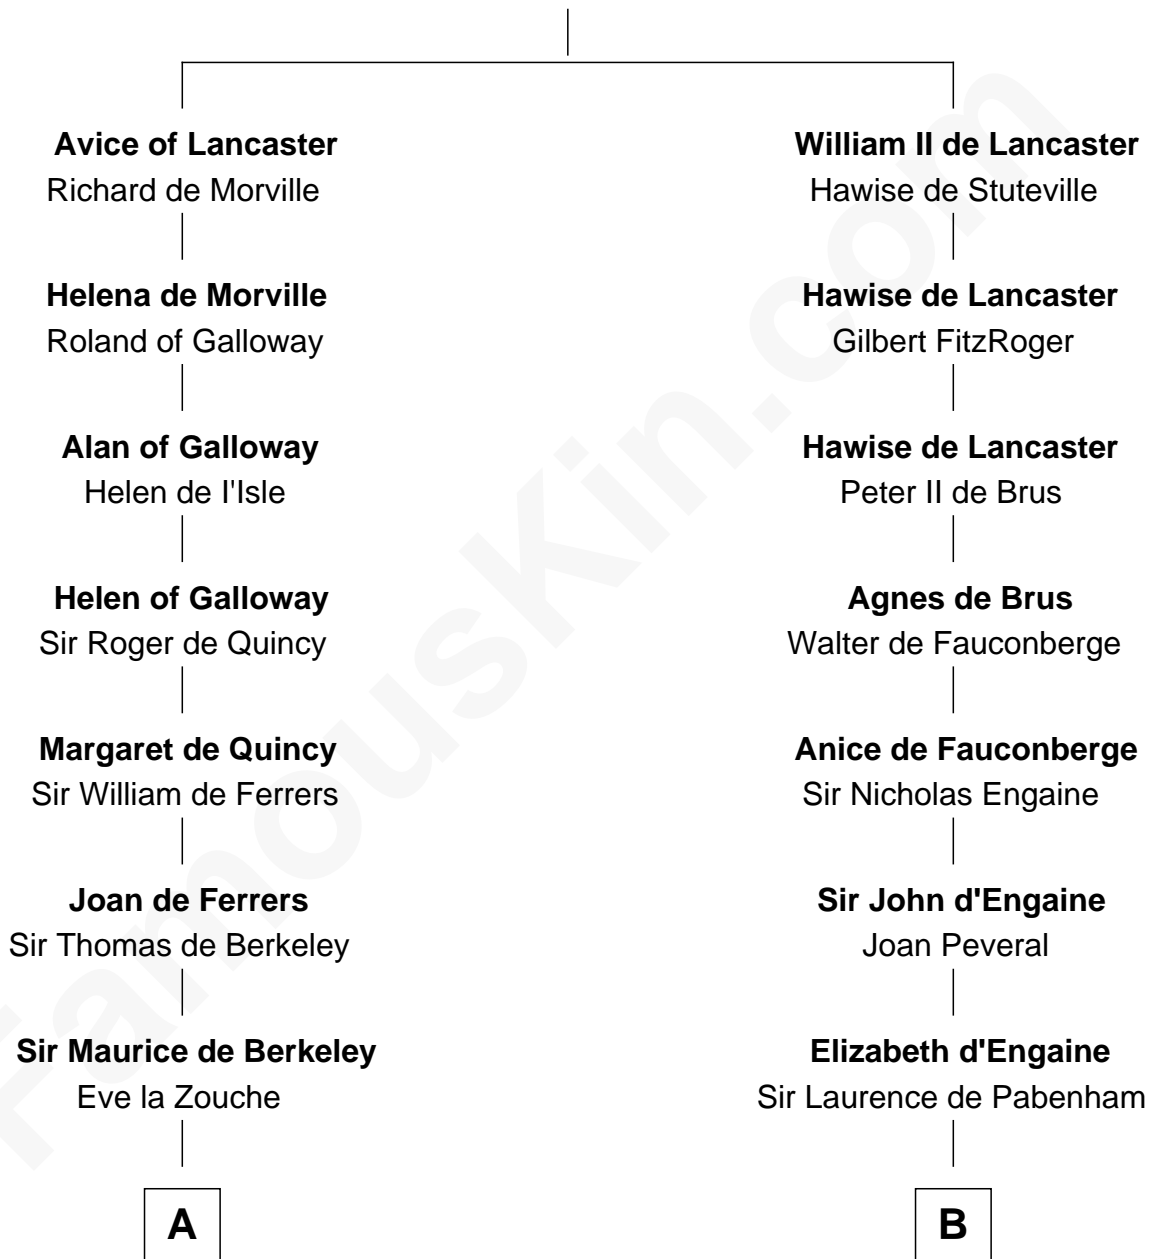

FamousKin.com

Relationship Chart of Bathsheba (Ruggles) Spooner

First woman executed for murder in U.S. by non-British government

18th cousin 2 times removed of

William Ellery

Signer of the Declaration of Independence

William I de Lancaster
Gundred de Warenne

FamousKin.com