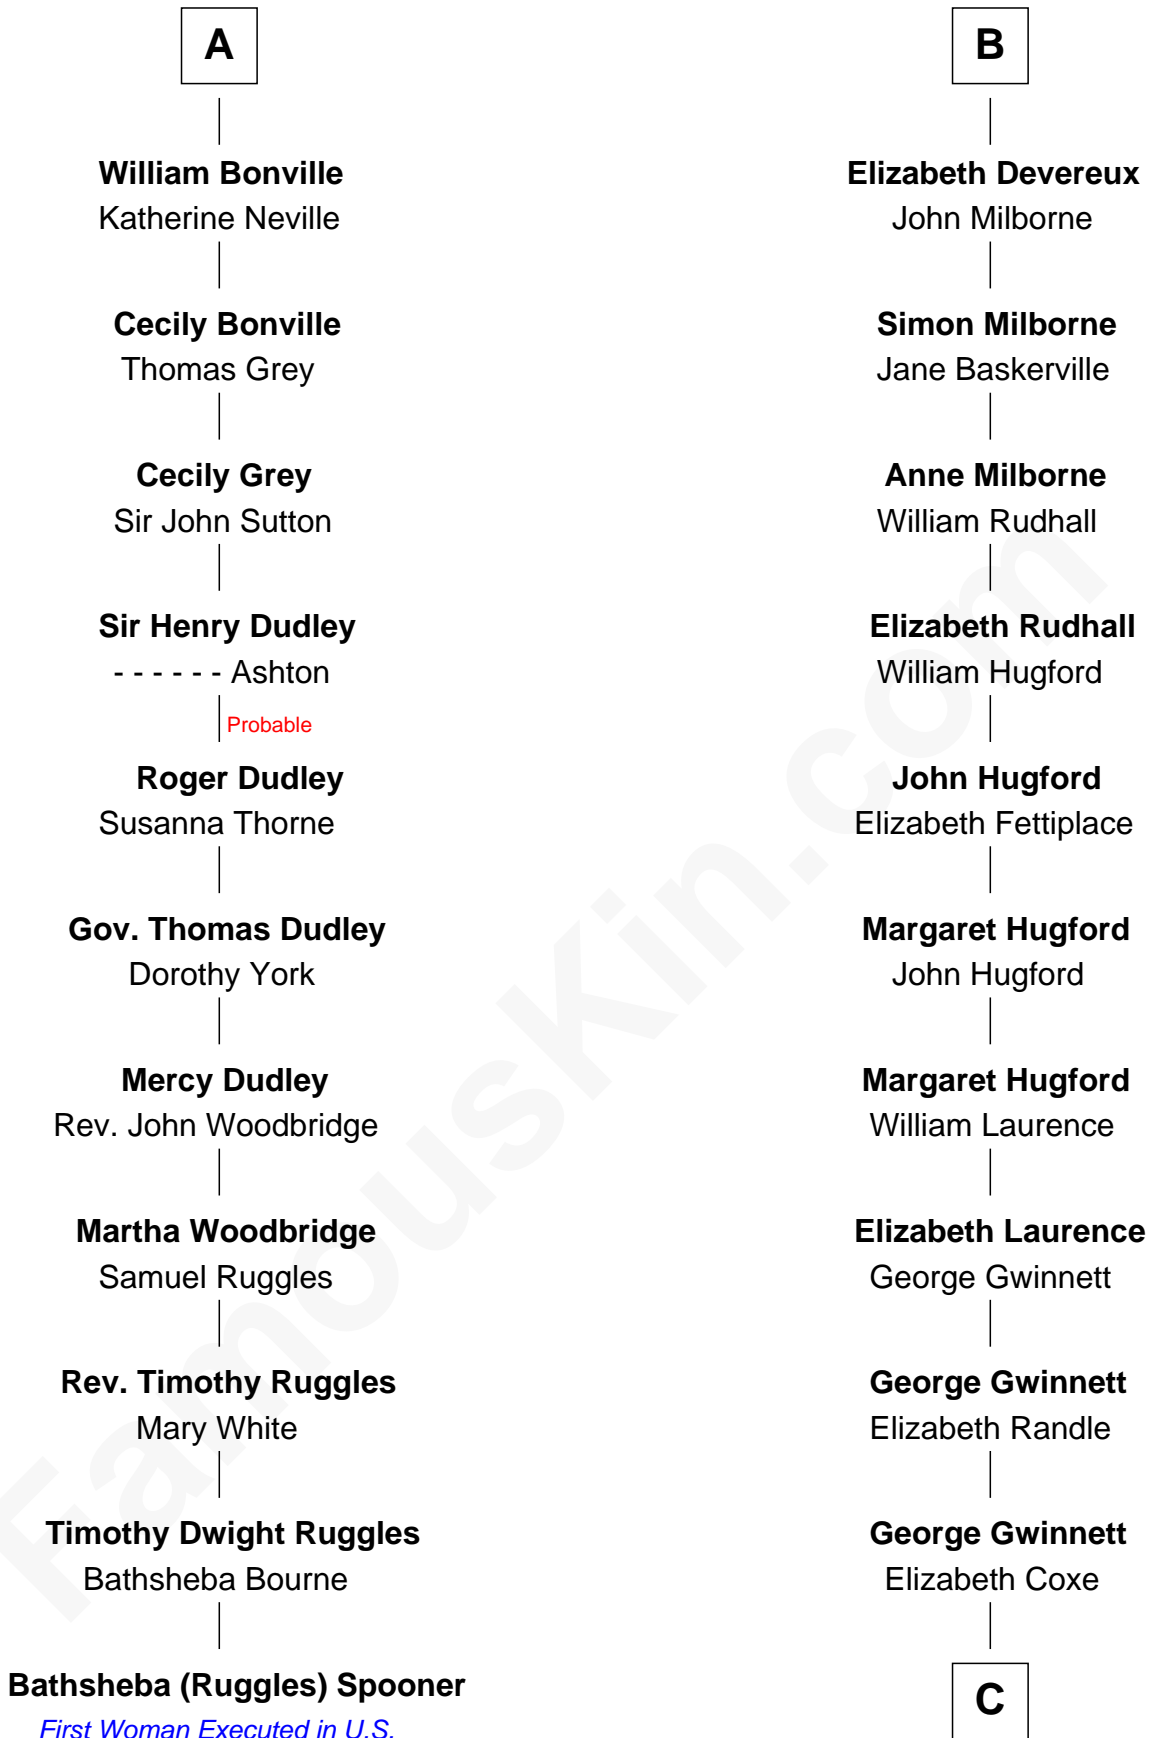

FamousKin.com

Relationship Chart of

Bathsheba (Ruggles) Spooner

First woman executed for murder in U.S. by non-British government

17th cousin 1 time removed of

Button Gwinnett

Signer of the Declaration of Independence

Sir Humphrey de Bohun

Maud of Eu

C

Rev. Samuel Gwinnett

Anne Eames

Button Gwinnett

Signer of Declaration of Independence

FamousKin.com