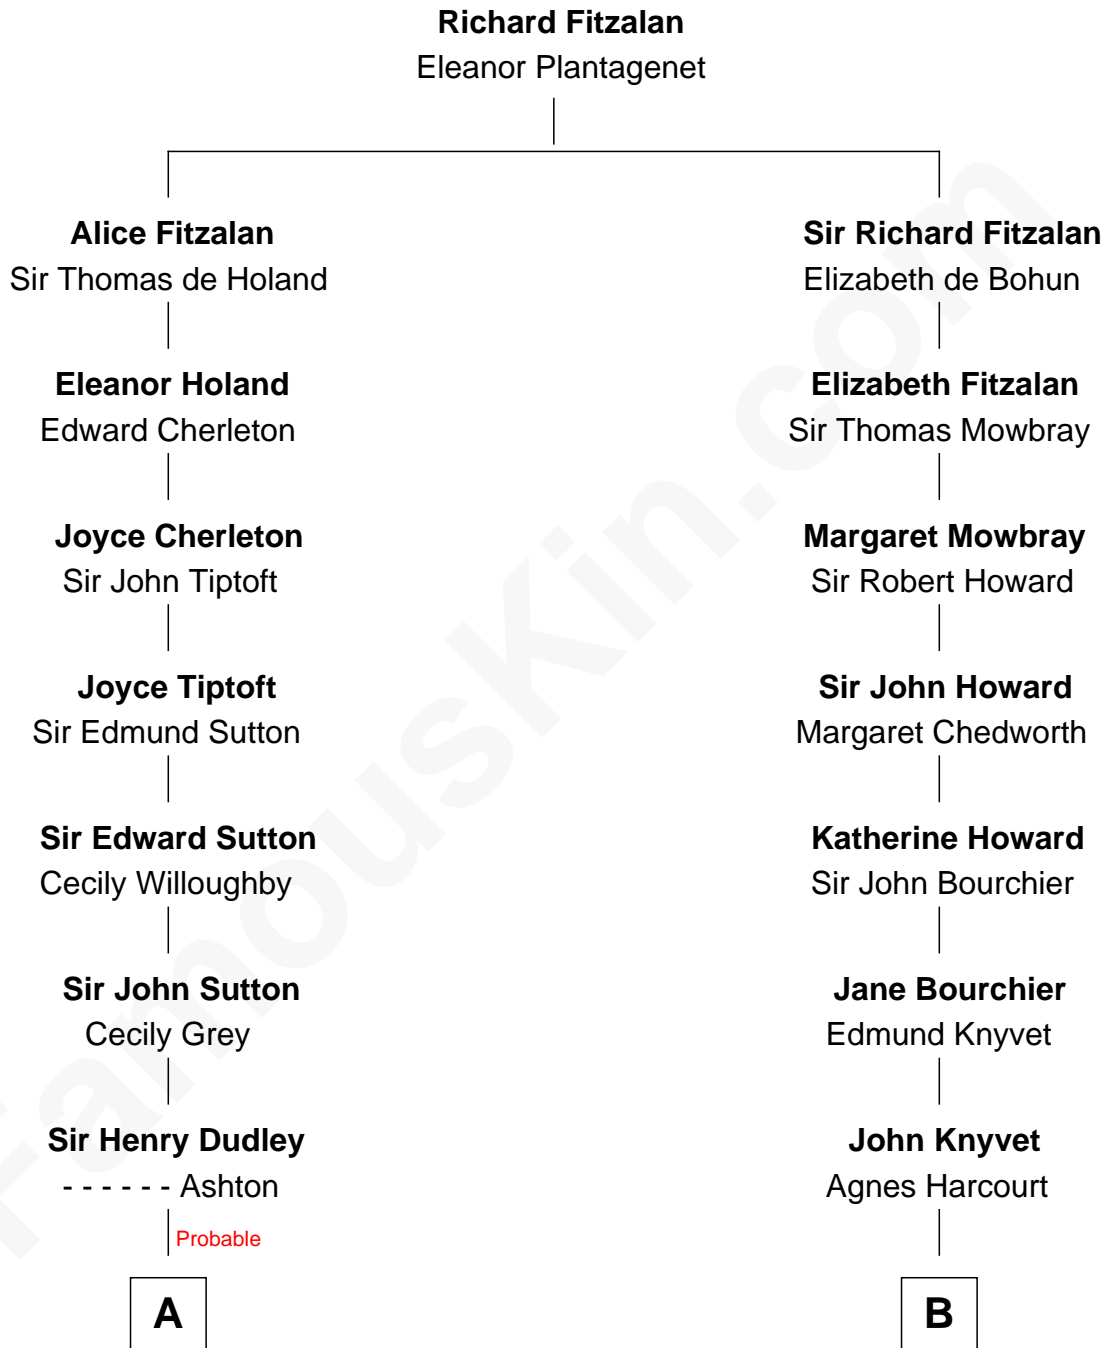

## Relationship Chart of

### Bathsheba (Ruggles) Spooner

*First woman executed for murder in U.S. by non-British government*

13th cousin 7 times removed of

**Angela Y. Davis**

*Civil Rights Activist and former Black Panther*

**C**

**Henrietta C. Campbell**  
Murphy Valentine Jones

**Murphy Renchor Jones**  
Mollie Spencer

**Benjamin Frank Davis**  
Sallye Margarite Bell

**Angela Y. Davis**

*Civil Rights Activist and former Black Panther*