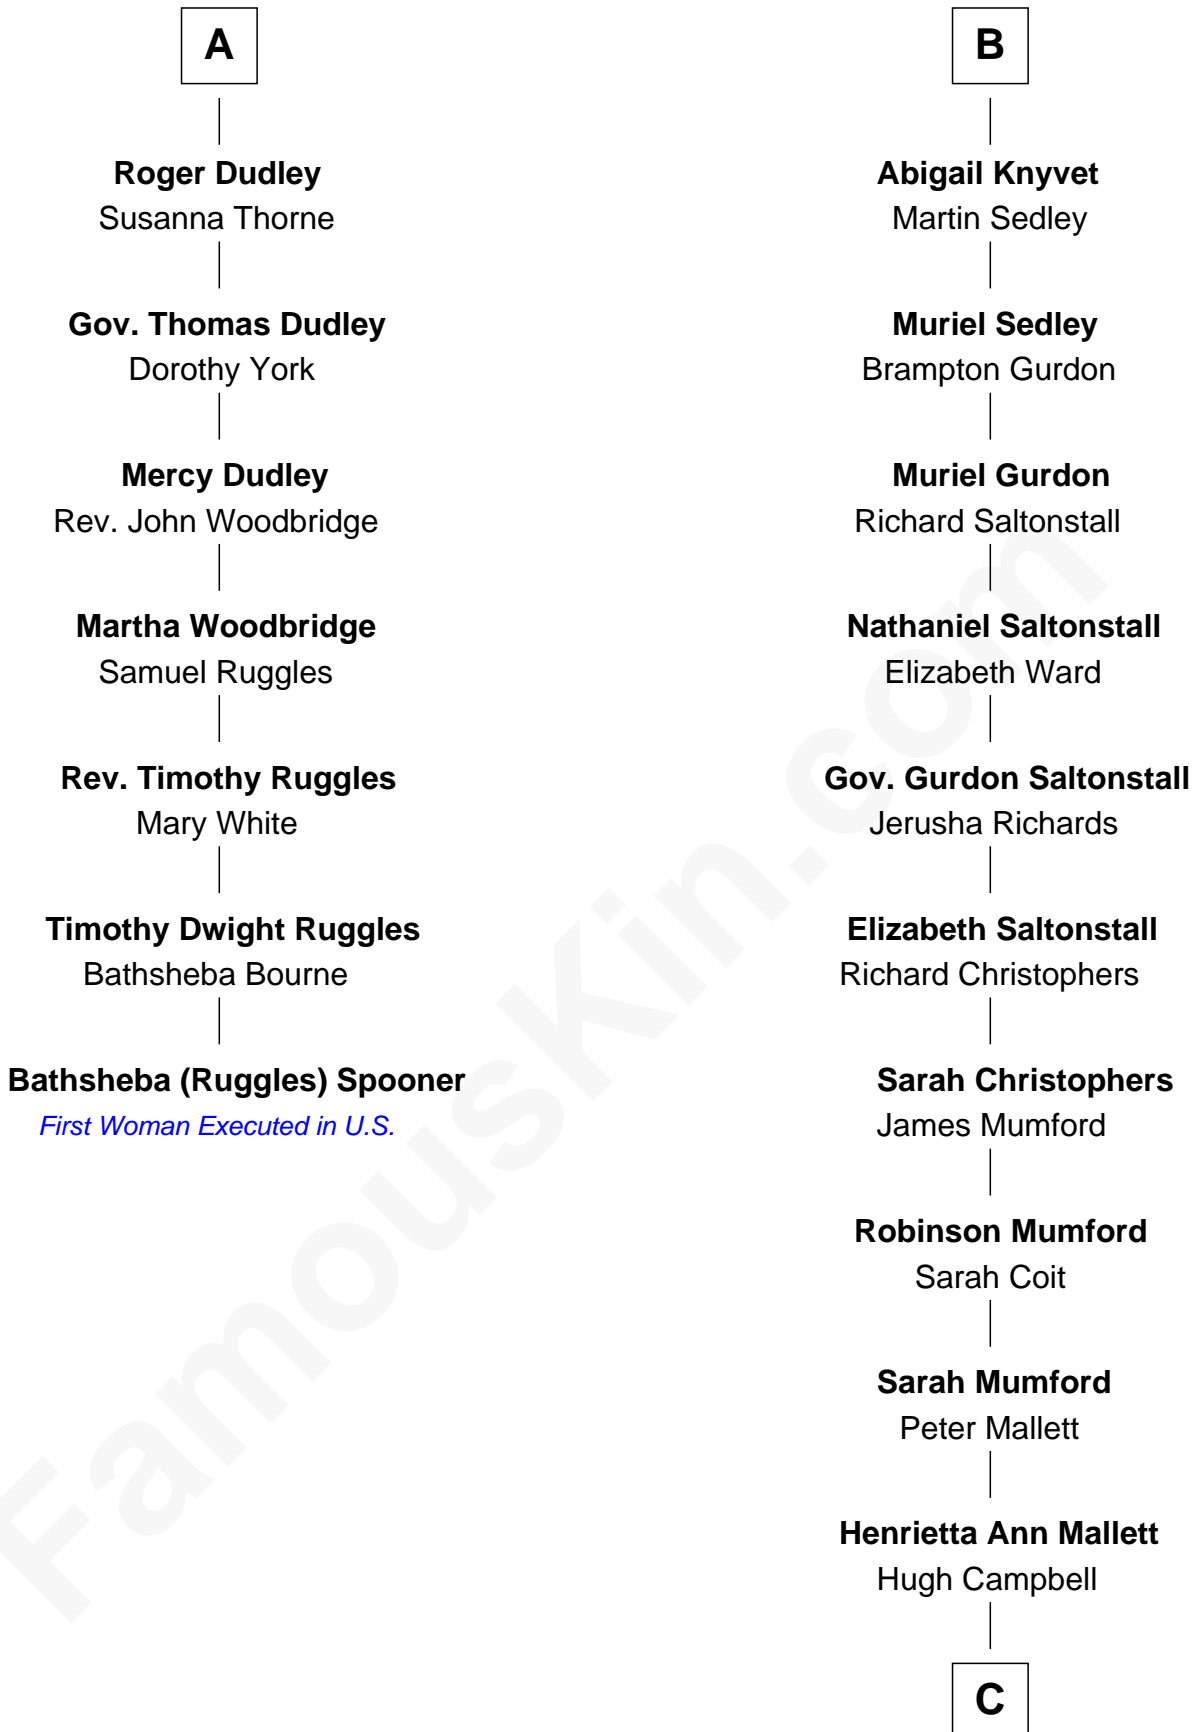

## Relationship Chart of

### Bathsheba (Ruggles) Spooner

*First woman executed for murder in U.S. by non-British government*

13th cousin 7 times removed of

**Angela Y. Davis**

*Civil Rights Activist and former Black Panther*

**C**

**Henrietta C. Campbell**  
Murphy Valentine Jones

**Murphy Renchor Jones**  
Mollie Spencer

**Benjamin Frank Davis**  
Sallye Margarite Bell

**Angela Y. Davis**

*Civil Rights Activist and former Black Panther*