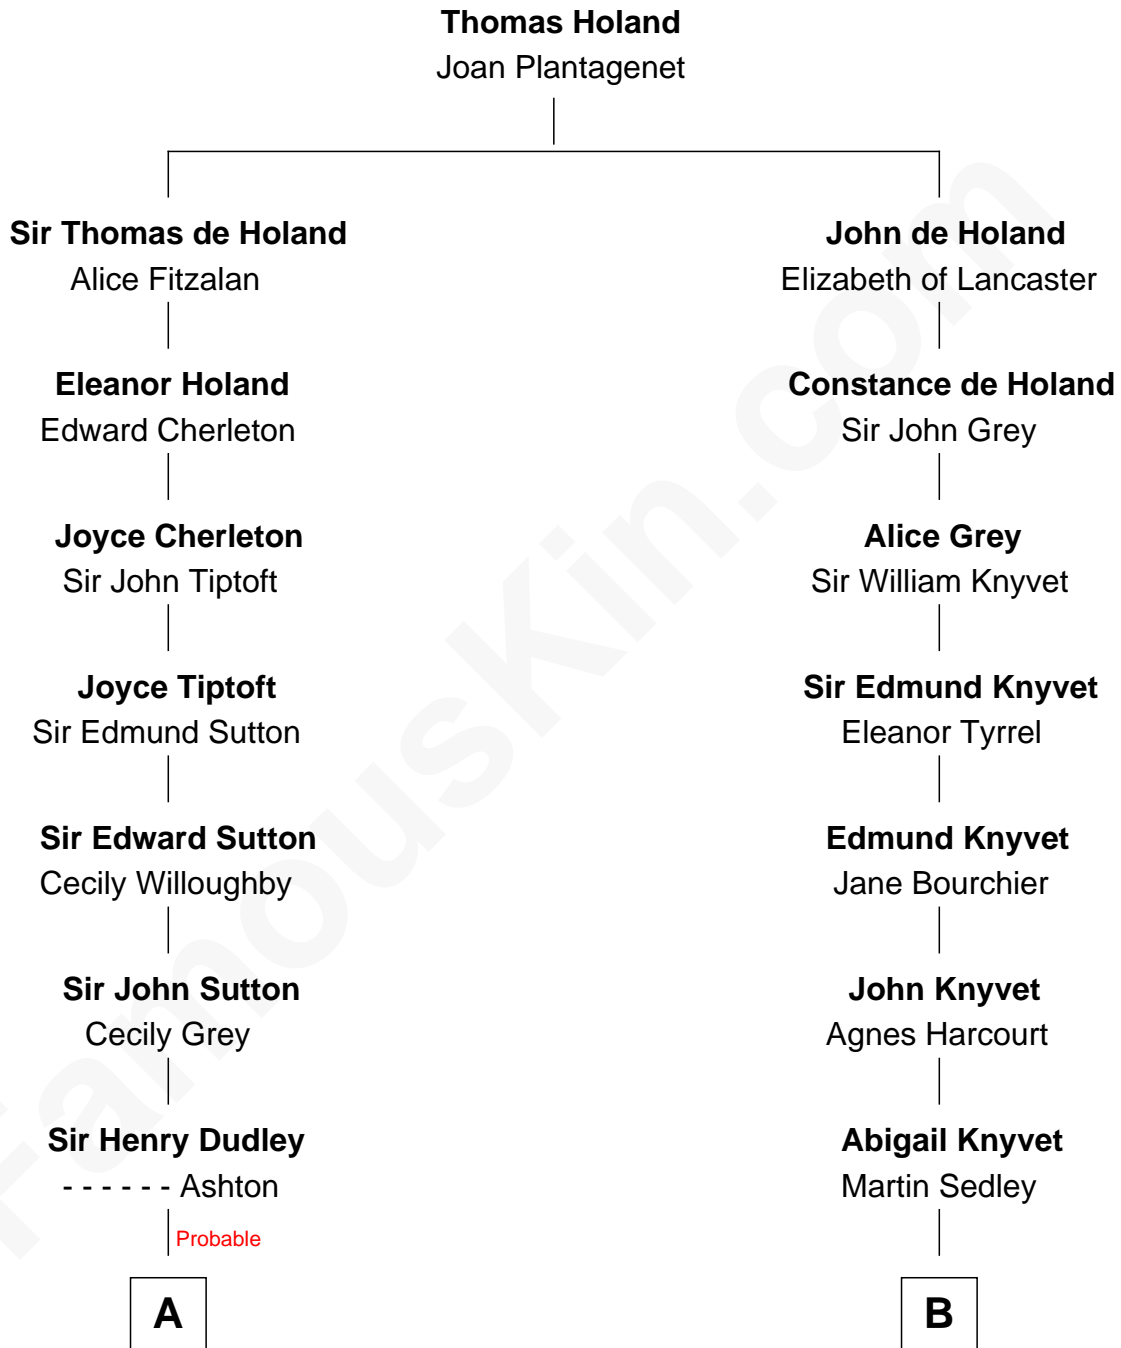

FamousKin.com

Relationship Chart of

Bathsheba (Ruggles) Spooner

First woman executed for murder in U.S. by non-British government

13th cousin 6 times removed of

Angela Y. Davis

Civil Rights Activist and former Black Panther

C

Murphy Renchor Jones

Mollie Spencer

Benjamin Frank Davis

Sallye Margarite Bell

Angela Y. Davis

Civil Rights Activist and former Black Panther

FamousKin.com