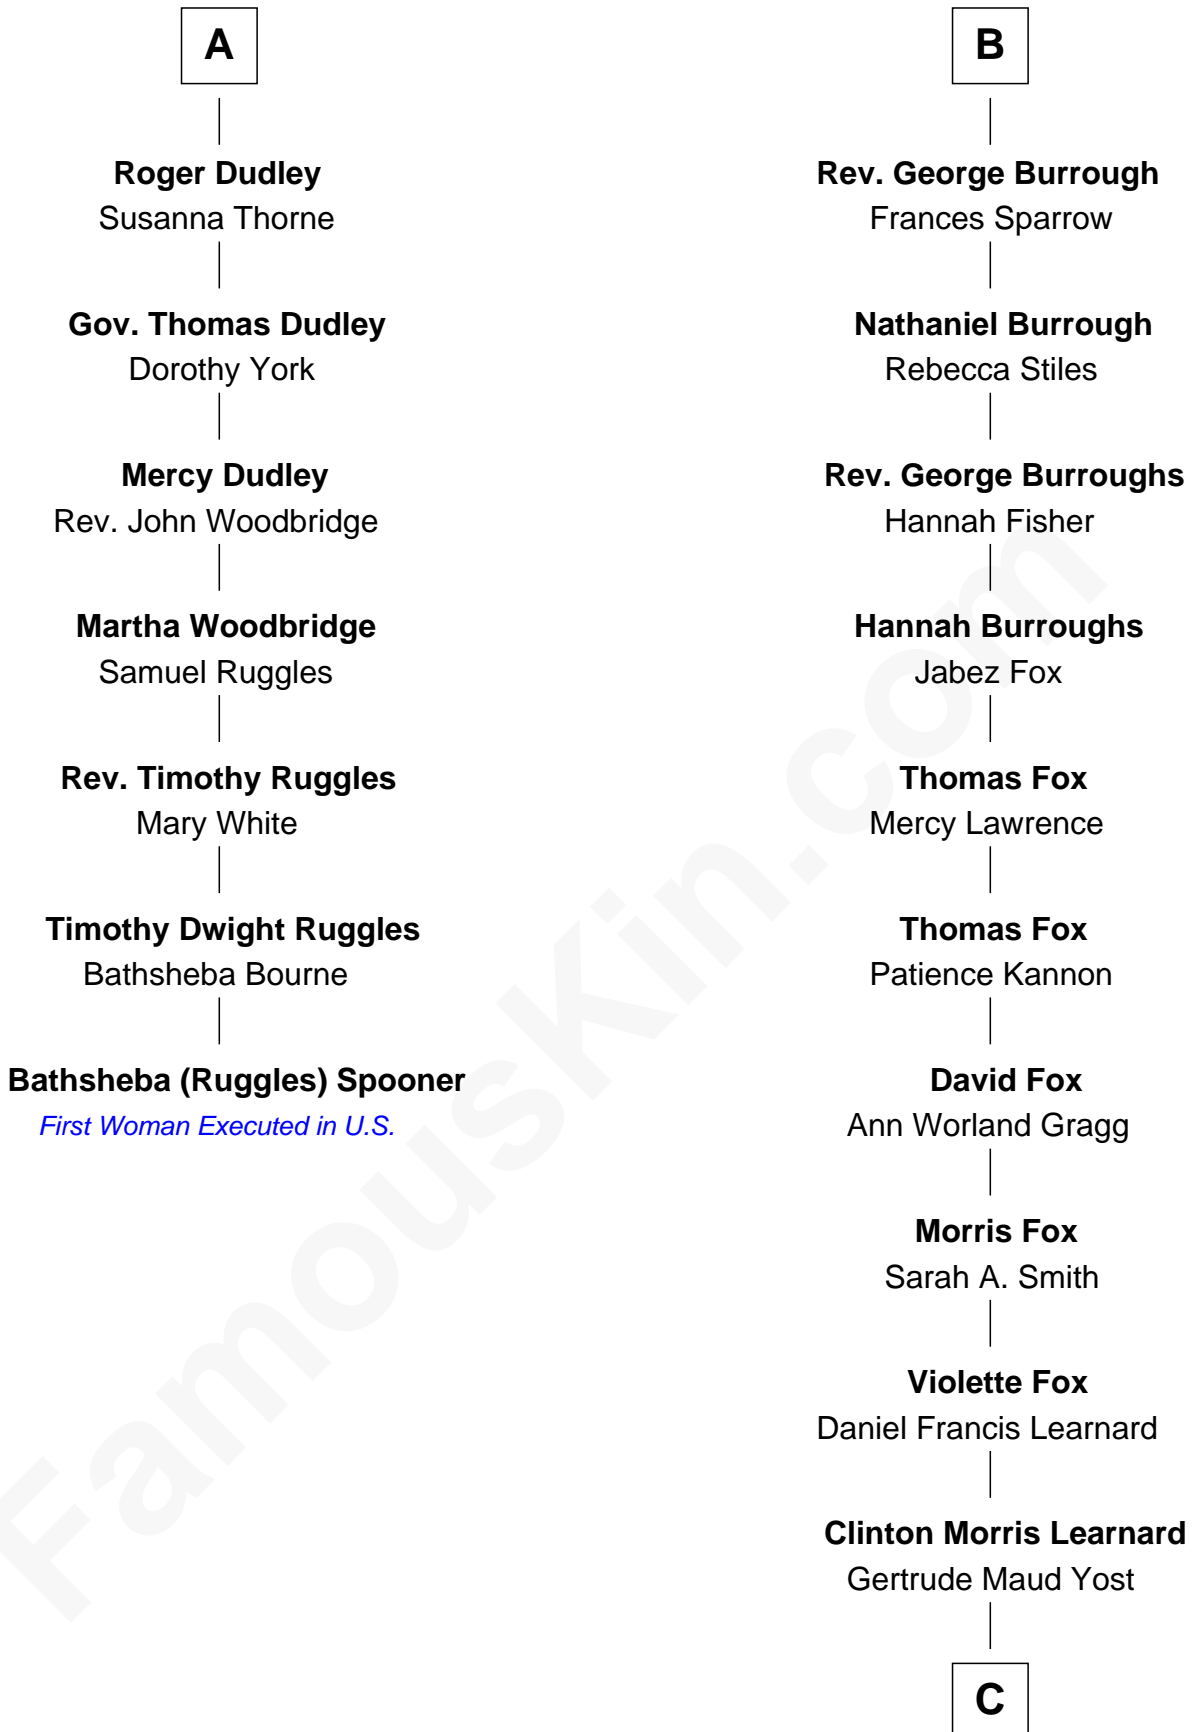

FamousKin.com

Relationship Chart of

Bathsheba (Ruggles) Spooner

First woman executed for murder in U.S. by non-British government

13th cousin 5 times removed of

Bob Moore

Co-Founder, Bob's Red Mill

Sir Philip le Despencer

A

Sir Philip le Despencer

Elizabeth de Tibetot

Margery Despencer

Sir Roger Wentworth

Henry Wentworth

Elizabeth Howard

Margery Wentworth

Sir William Waldegrave

George Waldegrave

Anne Drury

Phyllis Waldegrave

Thomas Higham

Bridget Higham

Thomas Burrough

B

C

Doris Dell Learnard
Kenneth Earl Moore

Bob Moore

Co-Founder, Bob's Red Mill

FamousKin.com