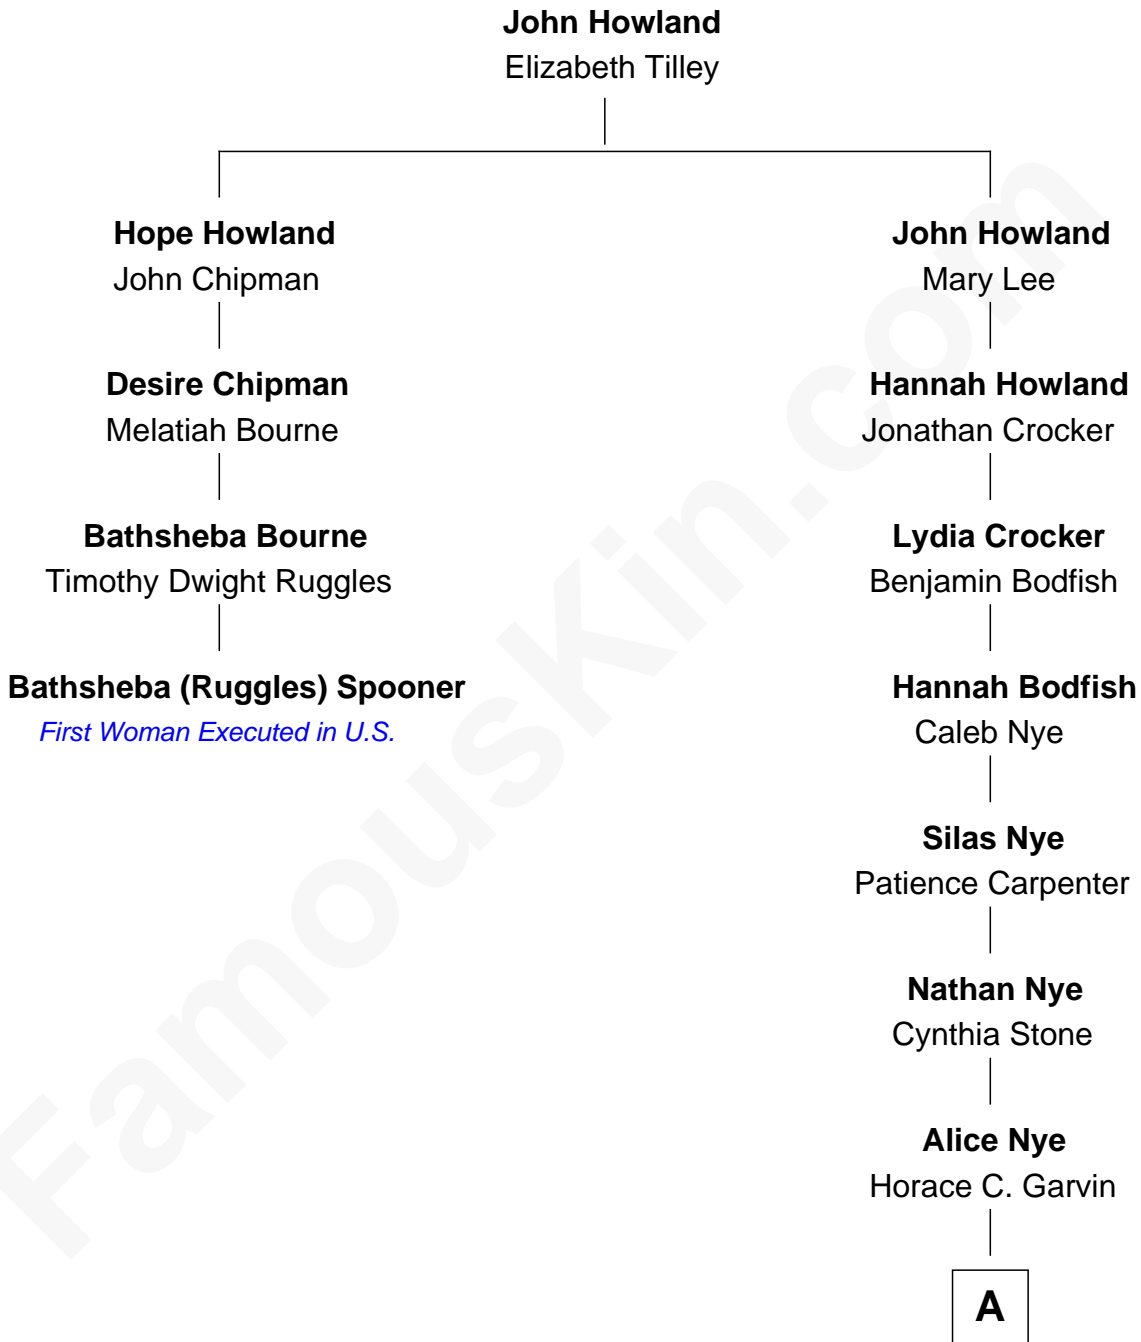

FamousKin.com
Relationship Chart of
Bathsheba (Ruggles) Spooner

First woman executed for murder in U.S. by non-British government

3rd cousin 10 times removed of

Taylor Lautner
TV and Movie Actor

A

Orpha Z. Garvin
Henry D. Howard

Alice B. Howard
Franklin A. French

Ruth French
John Giles Akers

Bernetta J. Akers
Howard John Pickard

Sandra Jean Pickard
Loren Joseph Lautner

Daniel Joseph Lautner
Deborah C. Bos

Taylor Lautner
TV and Movie Actor