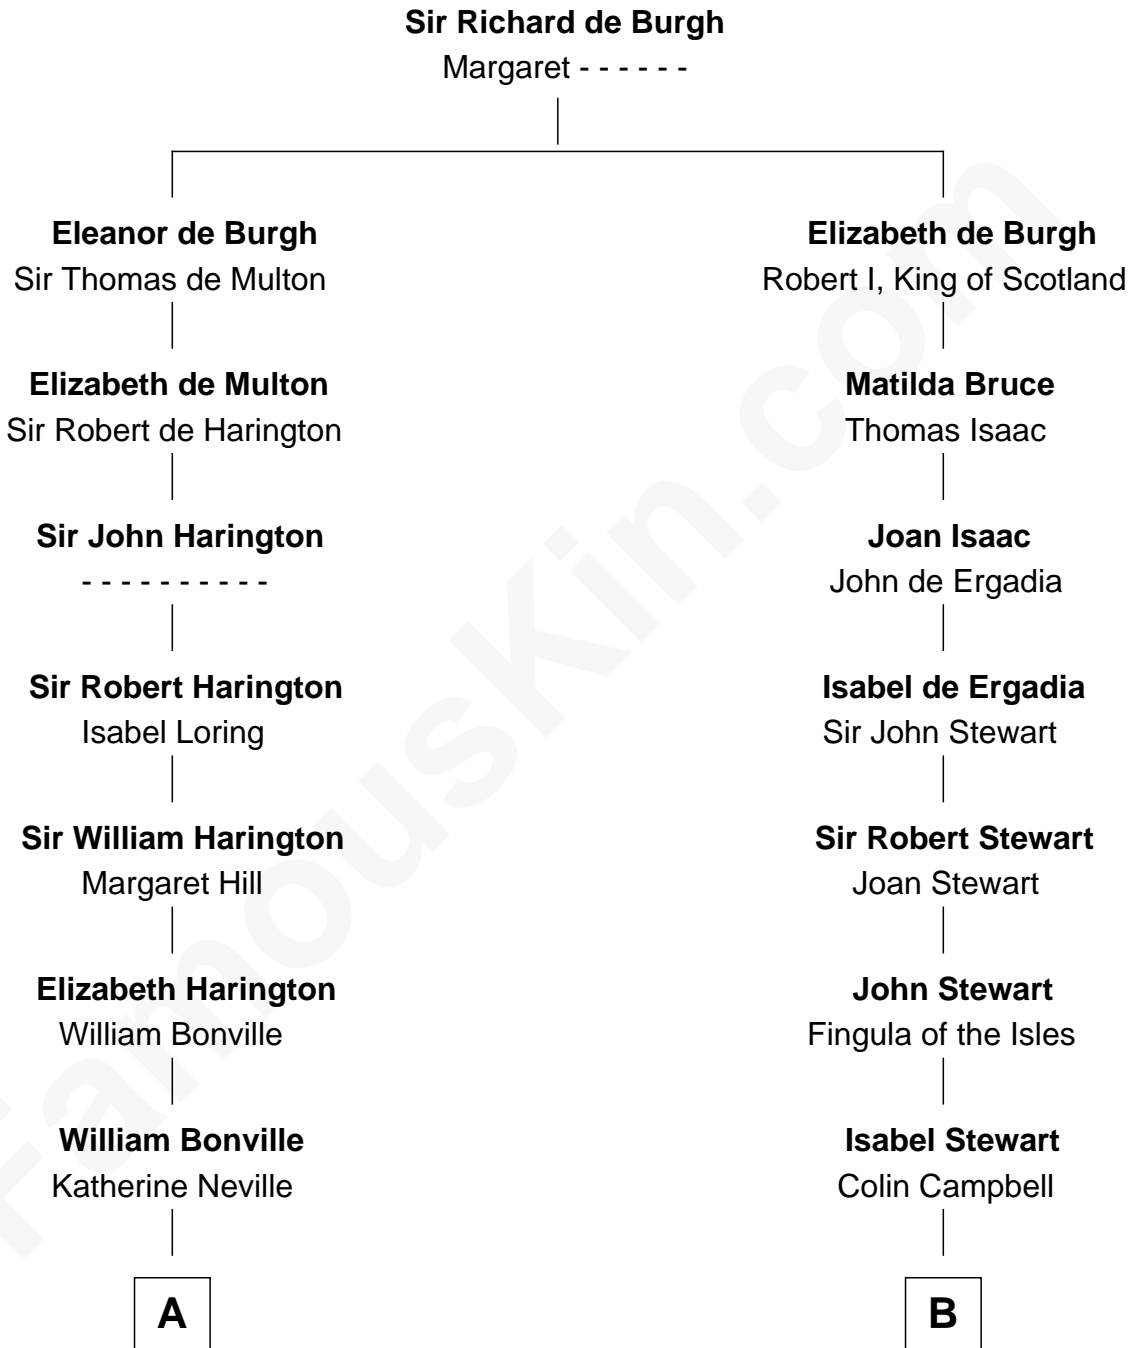

FamousKin.com

Relationship Chart of

Bathsheba (Ruggles) Spooner

First woman executed for murder in U.S. by non-British government

16th cousin 4 times removed of

Johnny Mercer

Songwriter and Co-Founder of Capitol Records

C

Gen. Hugh Weedon Mercer

Mary Stiles Anderson

George Anderson Mercer

Nanny Maury Herndon

George Anderson Mercer

Lillian Elizabeth Ciucevich

Johnny Mercer