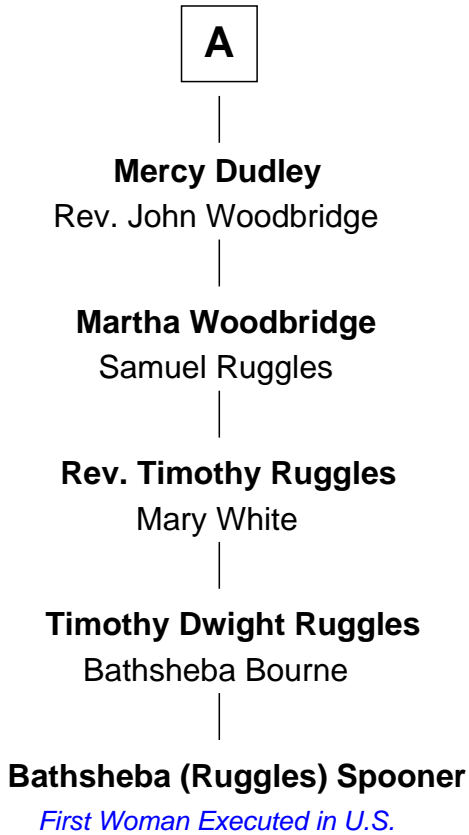

FamousKin.com

Relationship Chart of Bathsheba (Ruggles) Spooner

First woman executed for murder in U.S. by non-British government

11th cousin 8 times removed of

Zach Snyder
Filmmaker

C

Helen Danforth Manley

Dr. Edgar Earl Reeves

Marsha Manley Reeves

Charles Edward Snyder

Zach Snyder

Filmmaker

FamousKin.com