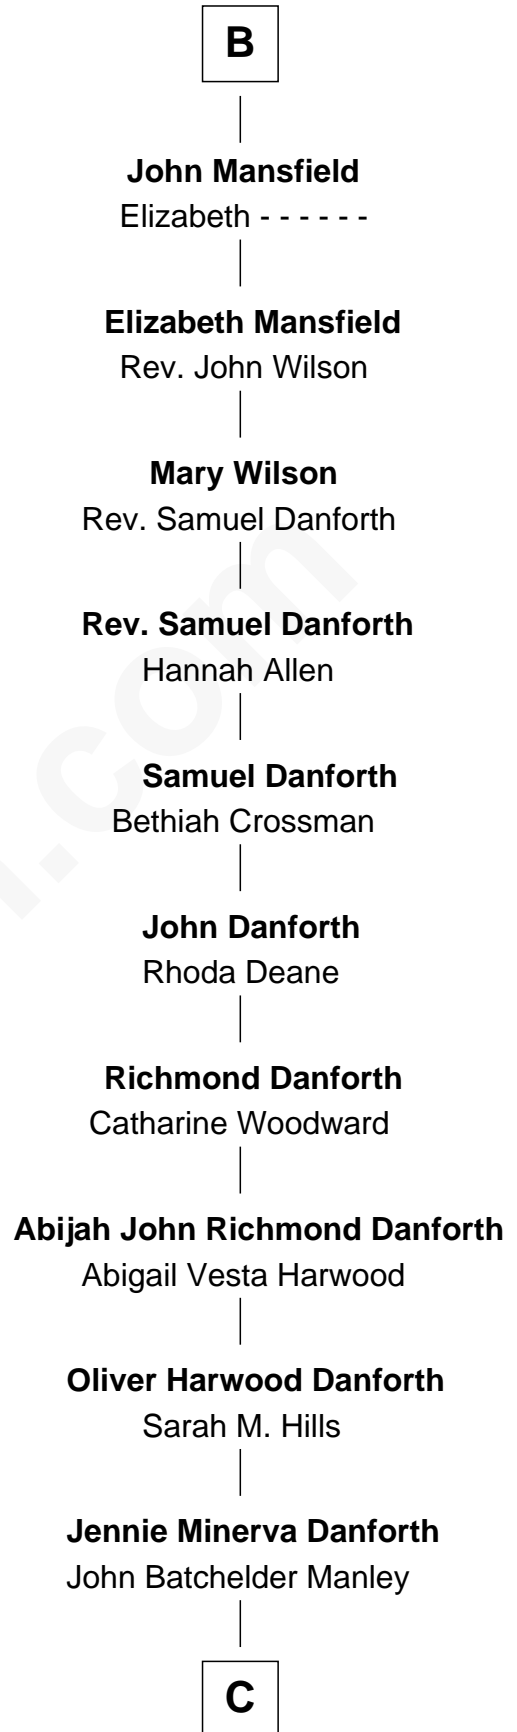

FamousKin.com

Relationship Chart of Bathsheba (Ruggles) Spooner

First woman executed for murder in U.S. by non-British government

11th cousin 8 times removed of

Zach Snyder
Filmmaker

C

Helen Danforth Manley

Dr. Edgar Earl Reeves

Marsha Manley Reeves

Charles Edward Snyder

Zach Snyder

Filmmaker

FamousKin.com