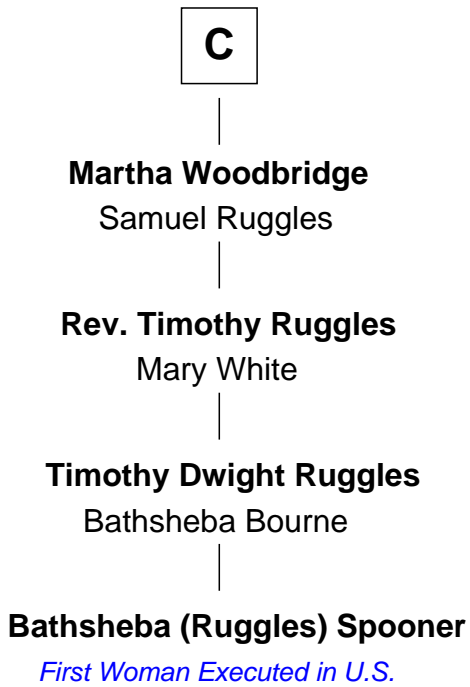

FamousKin.com

Relationship Chart of

Bathsheba (Ruggles) Spooner

First woman executed for murder in U.S. by non-British government

17th cousin 3 times removed of

Joseph Bolles

(c1608 - 1678) Great Migration Immigrant 1639

William Longespee

Ela Longespee

Sir James de Audley

Sir Hugh I de Audley

Iseult de Mortimer

Alice de Audley

Sir Ralph de Greystoke

B

FamousKin.com