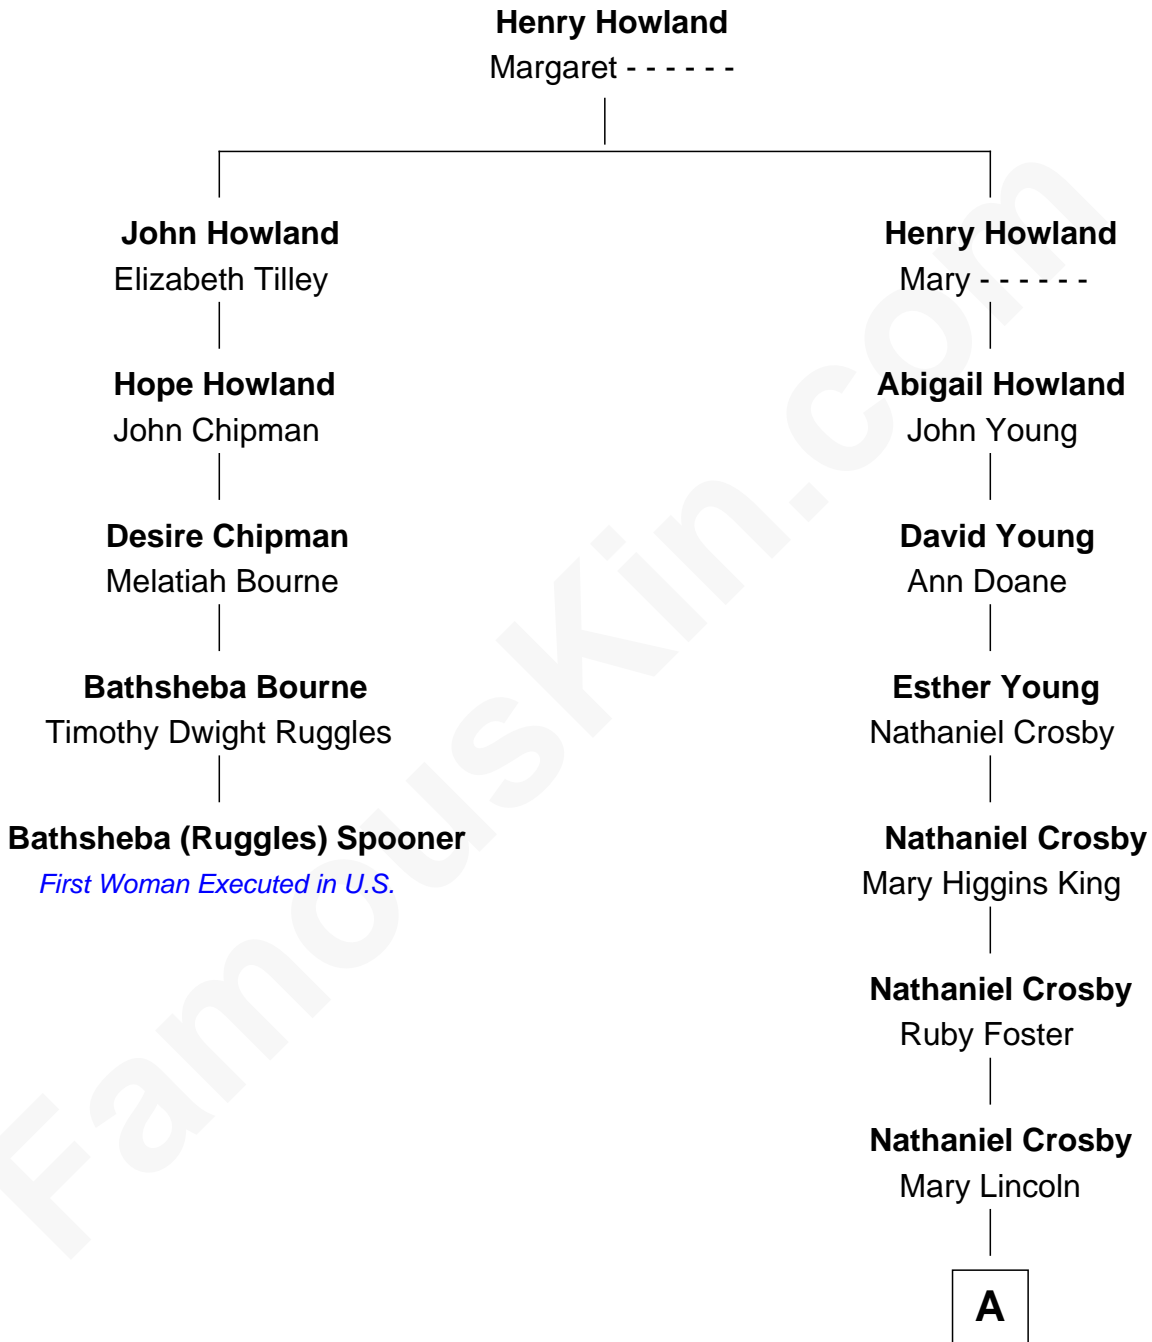

FamousKin.com
Relationship Chart of
Bathsheba (Ruggles) Spooner

First woman executed for murder in U.S. by non-British government

4th cousin 5 times removed of

Bing Crosby

Singer and Movie Actor

A

Nathaniel Crosby
Cordelia Jane Smith

Harry Lincoln Crosby
Catherine Harrigan

Bing Crosby
Singer and Movie Actor

FamousKin.com