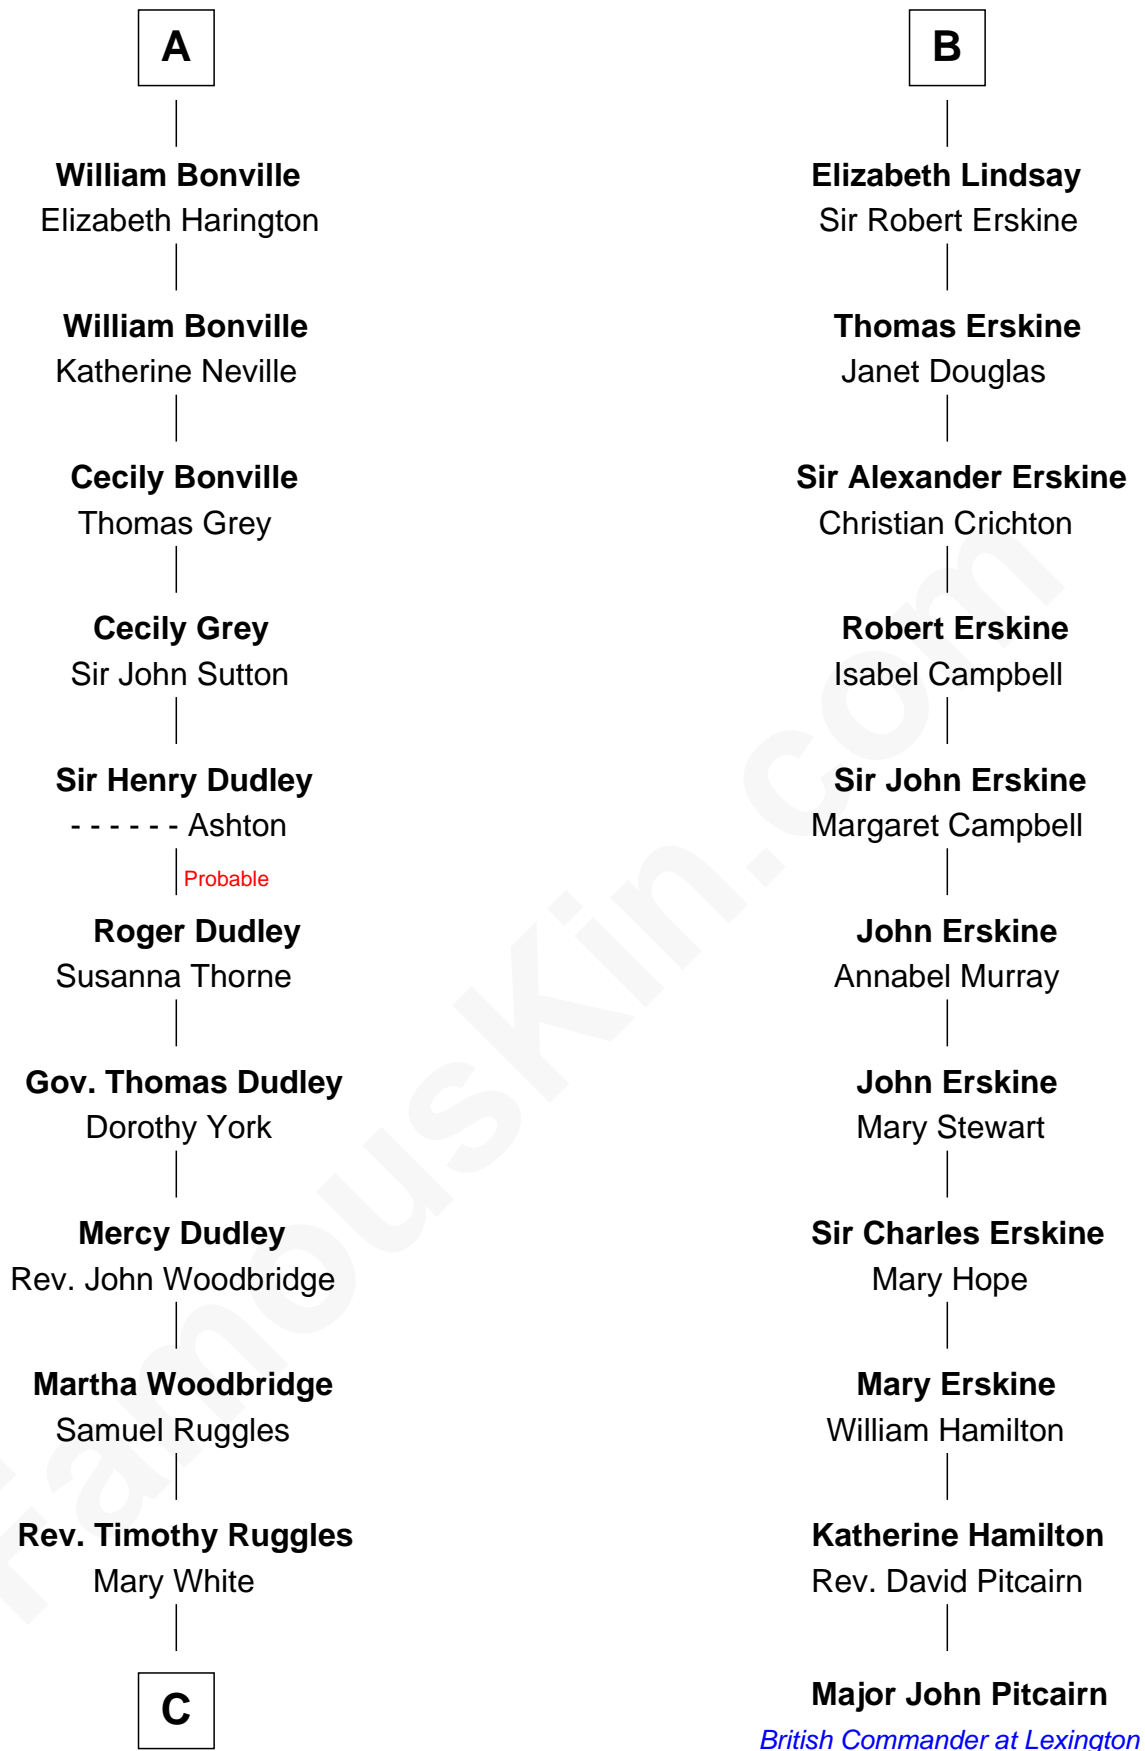

FamousKin.com

Relationship Chart of

Bathsheba (Ruggles) Spooner

First woman executed for murder in U.S. by non-British government

17th cousin 1 time removed of

Major John Pitcairn

British Commander at Battle of Lexington

David of Huntingdon

Maud of Chester

C

Timothy Dwight Ruggles

Bathsheba Bourne

Bathsheba (Ruggles) Spooner

First Woman Executed in U.S.

FamousKin.com