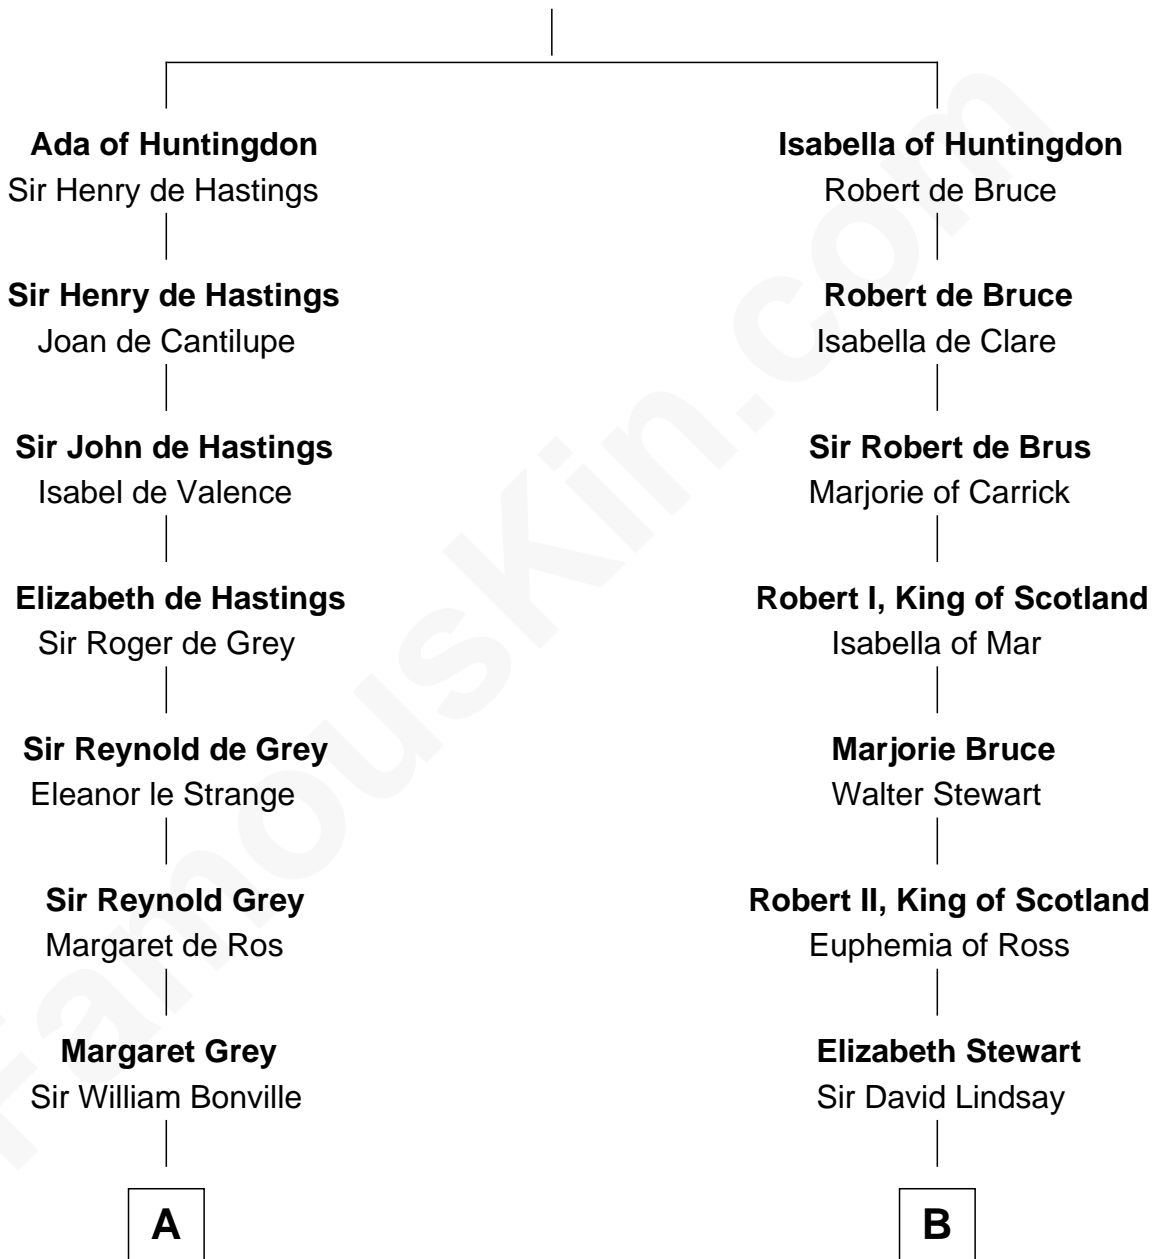

FamousKin.com

Relationship Chart of

Bathsheba (Ruggles) Spooner

First woman executed for murder in U.S. by non-British government

17th cousin 1 time removed of

Major John Pitcairn

British Commander at Battle of Lexington

David of Huntingdon

Maud of Chester

C

Timothy Dwight Ruggles

Bathsheba Bourne

Bathsheba (Ruggles) Spooner

First Woman Executed in U.S.

FamousKin.com