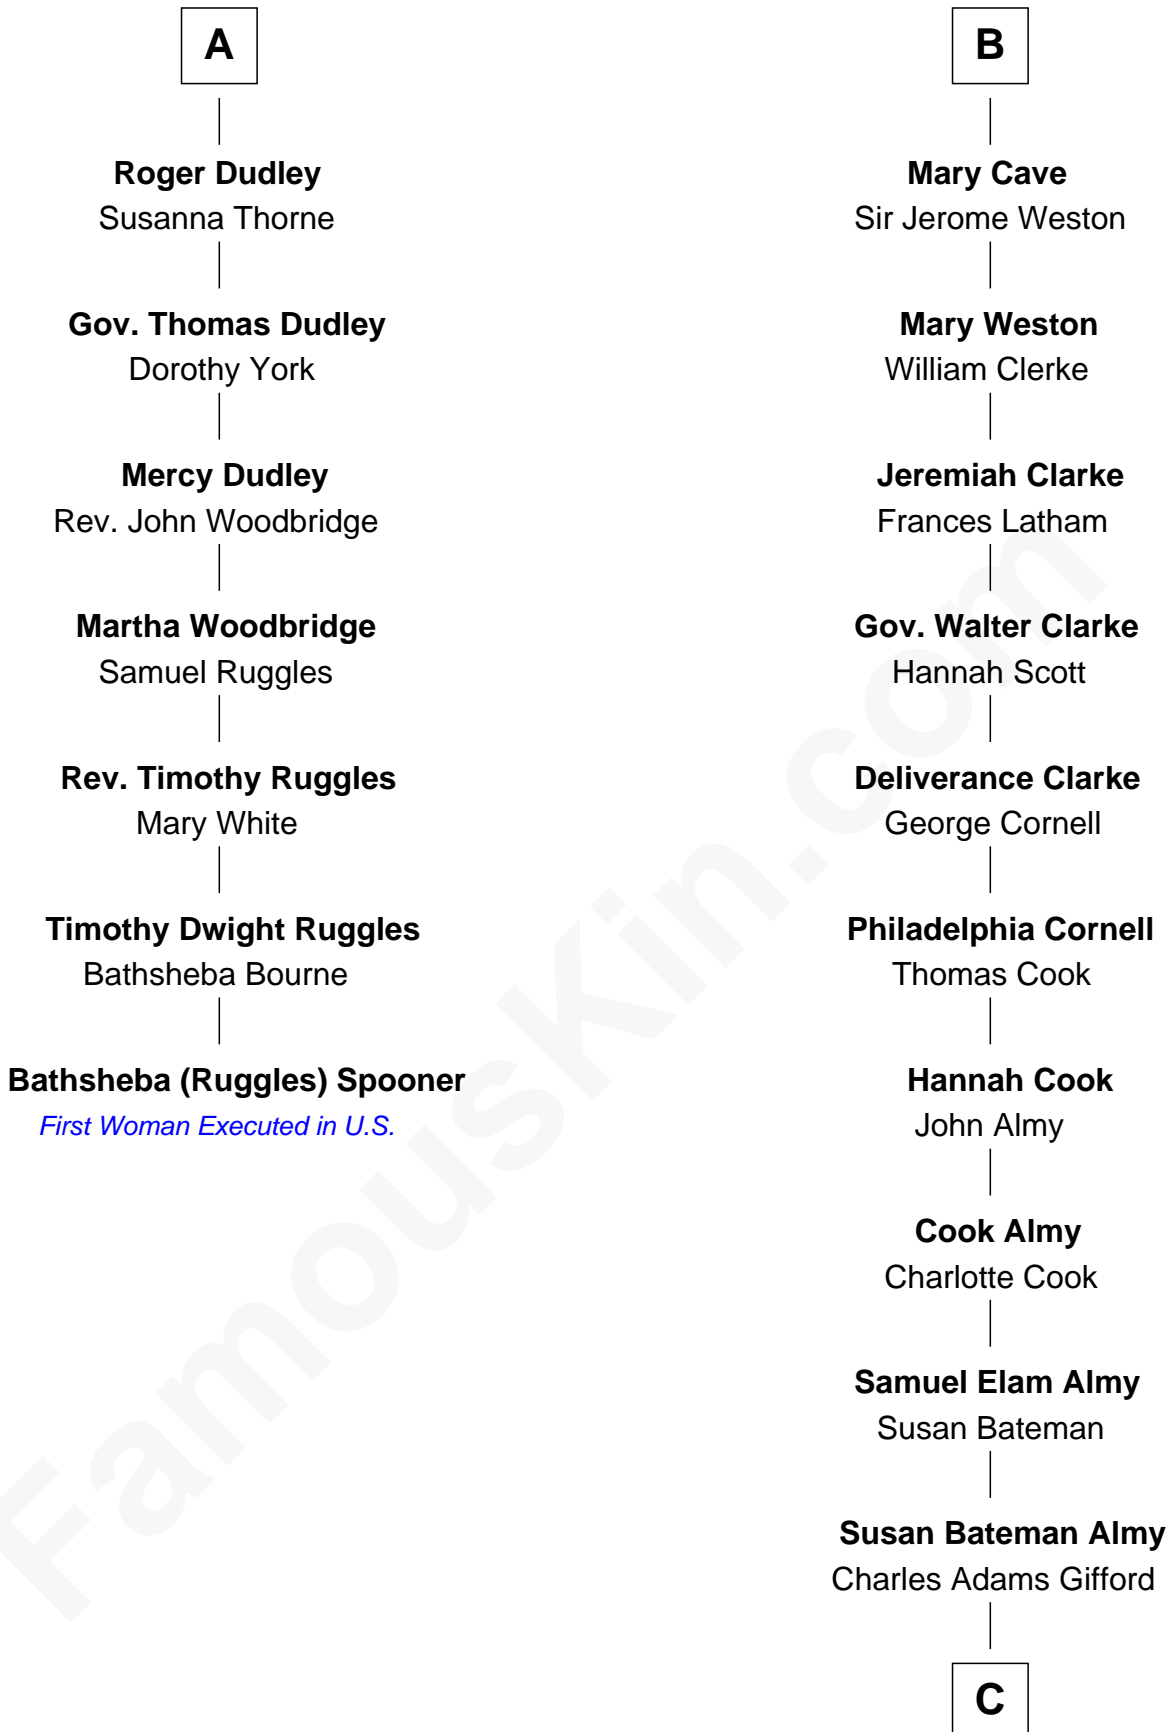

## Relationship Chart of

### Bathsheba (Ruggles) Spooner

*First woman executed for murder in U.S. by non-British government*

13th cousin 6 times removed of

**Marilyn Monroe**

*Actress, Model, and Singer*

**C**

**Frederick Almy Gifford**  
Elizabeth Easton Tennant

**Charles Stanley Gifford**  
Gladys Pearl Monroe

**Marilyn Monroe**  
*Actress, Model, and Singer*

FamousKin.com