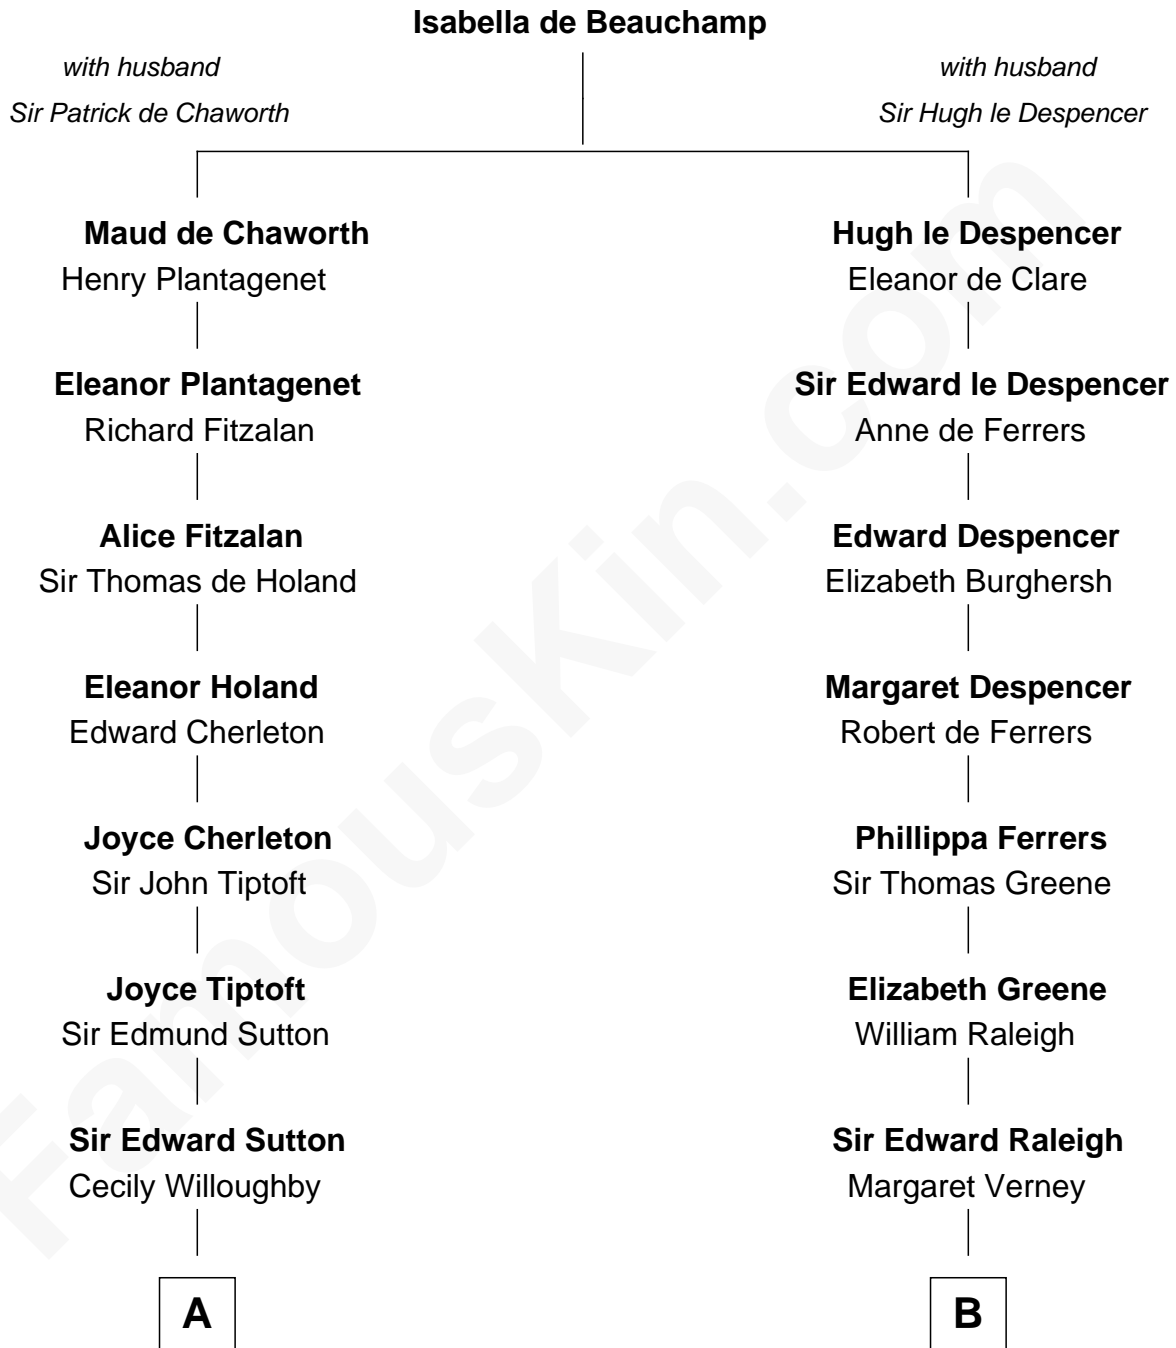

FamousKin.com

Relationship Chart of

Bathsheba (Ruggles) Spooner

First woman executed for murder in U.S. by non-British government

15th cousin 6 times removed of

Marilyn Monroe

Actress, Model, and Singer

C

Samuel Elam Almy

Susan Bateman

Susan Bateman Almy

Charles Adams Gifford

Frederick Almy Gifford

Elizabeth Easton Tennant

Charles Stanley Gifford

Gladys Pearl Monroe

Marilyn Monroe

Actress, Model, and Singer