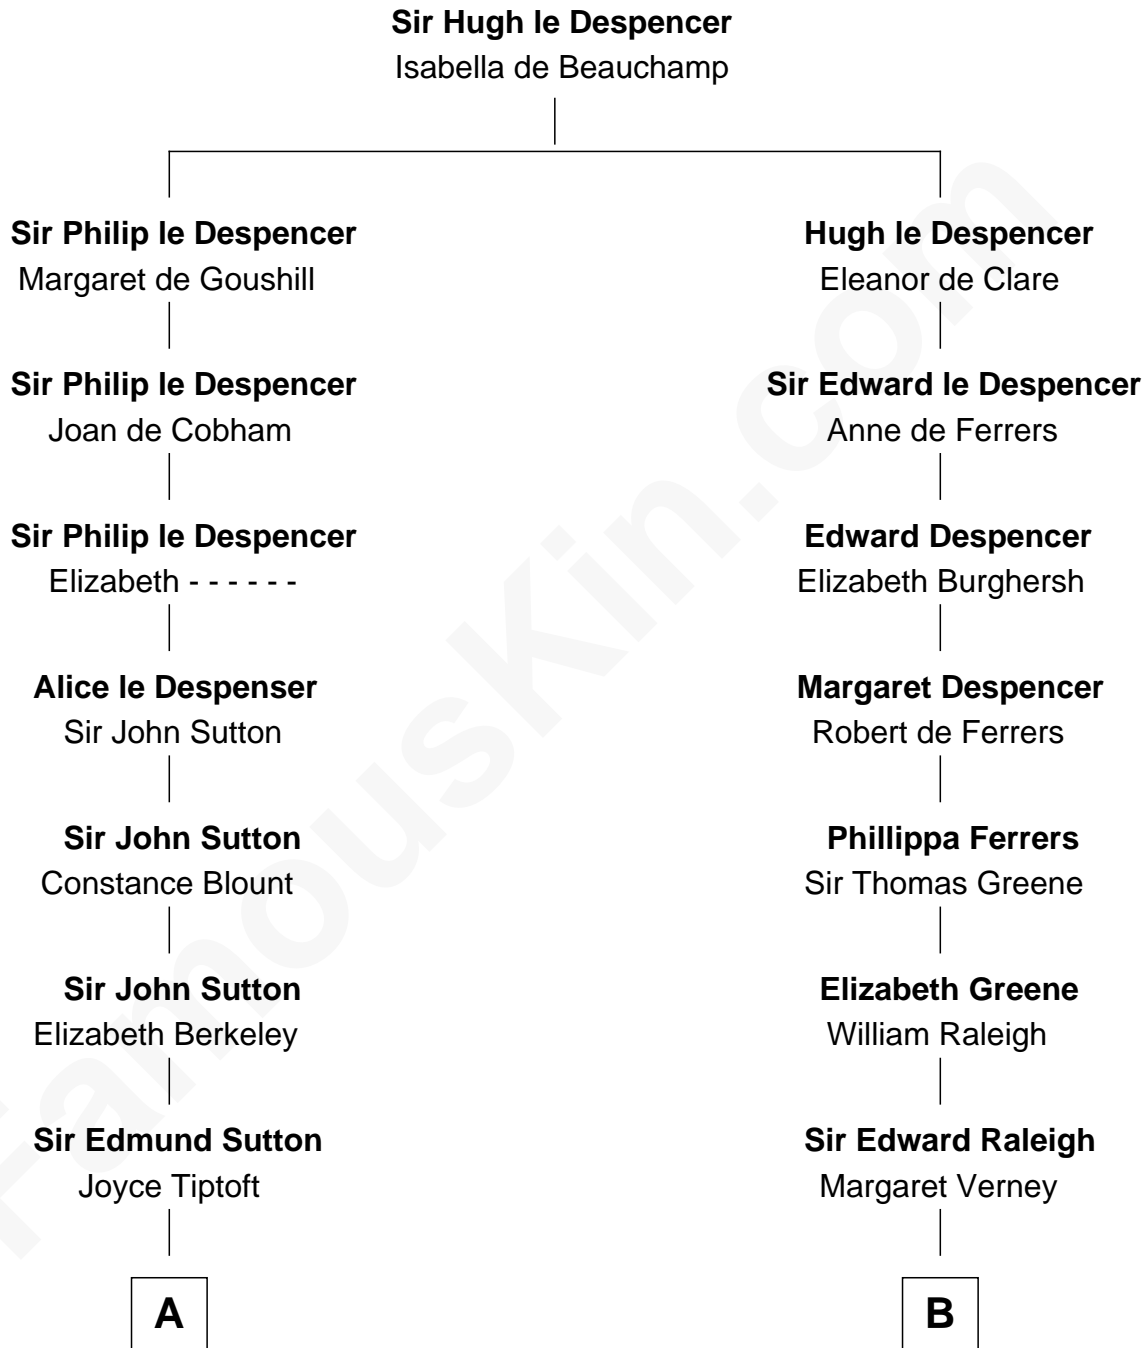

FamousKin.com

Relationship Chart of

Bathsheba (Ruggles) Spooner

First woman executed for murder in U.S. by non-British government

16th cousin 5 times removed of

Marilyn Monroe

Actress, Model, and Singer

C

Samuel Elam Almy

Susan Bateman

Susan Bateman Almy

Charles Adams Gifford

Frederick Almy Gifford

Elizabeth Easton Tennant

Charles Stanley Gifford

Gladys Pearl Monroe

Marilyn Monroe

Actress, Model, and Singer