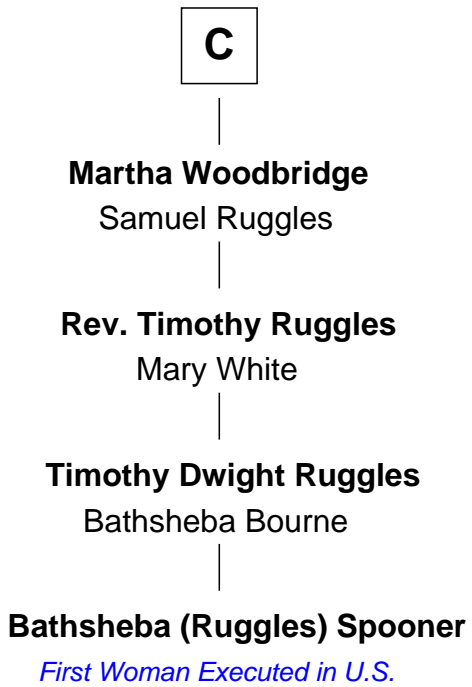

FamousKin.com

Relationship Chart of Bathsheba (Ruggles) Spooner

First woman executed for murder in U.S. by non-British government

16th cousin 4 times removed of

Edmund Waller

English Poet and Politician

Mitchertach O'Toole
Cacht Inion Loigsig O'Morda