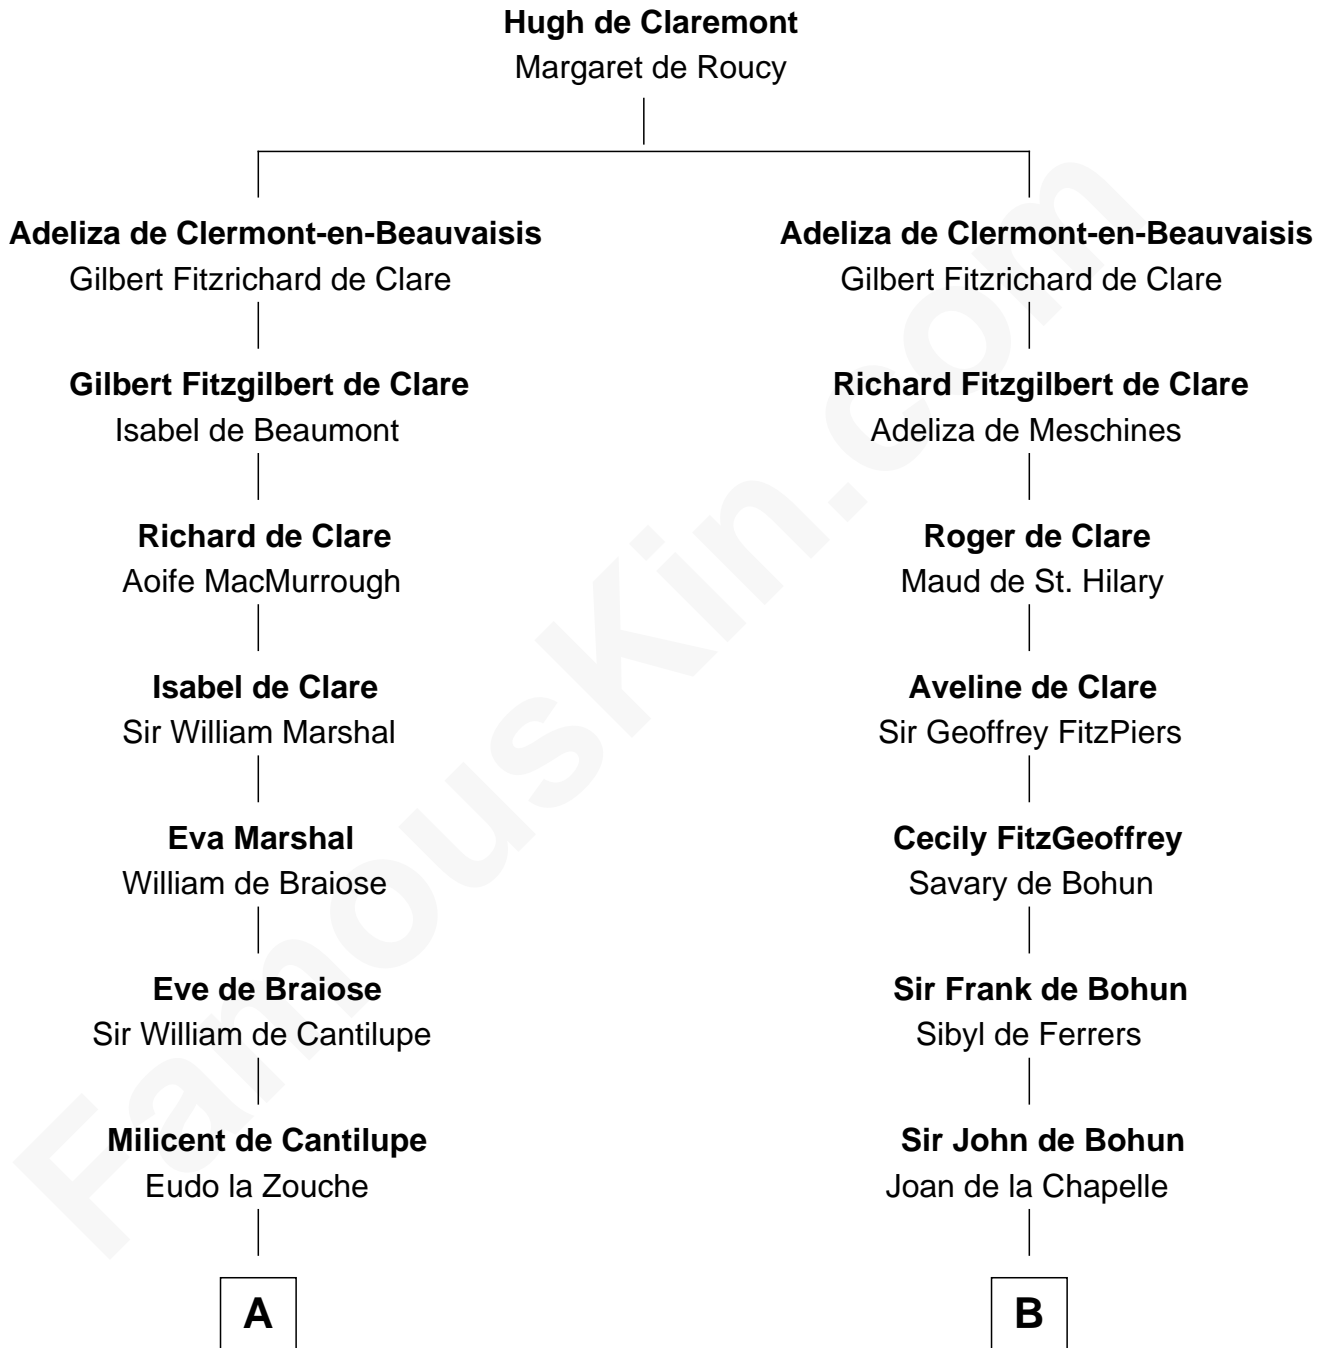

FamousKin.com

Relationship Chart of

Bathsheba (Ruggles) Spooner

First woman executed for murder in U.S. by non-British government

17th cousin 4 times removed of

Edmund Waller

English Poet and Politician

FamousKin.com