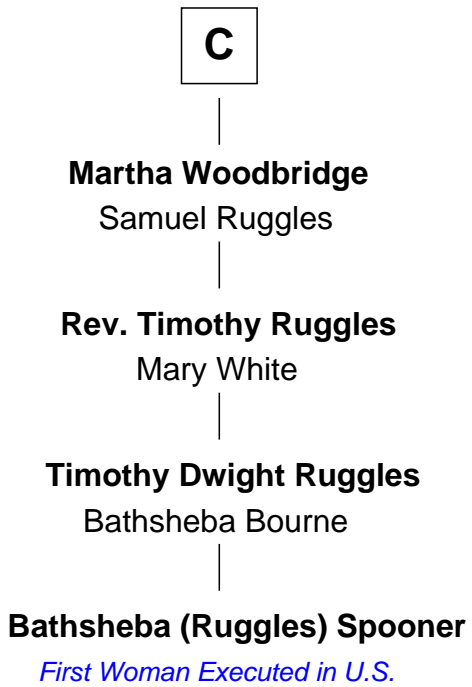

FamousKin.com

Relationship Chart of

Bathsheba (Ruggles) Spooner

First woman executed for murder in U.S. by non-British government

17th cousin 3 times removed of

Edmund Waller

English Poet and Politician

Gervais, Count of Rethel

Elizabeth of Namur

FamousKin.com