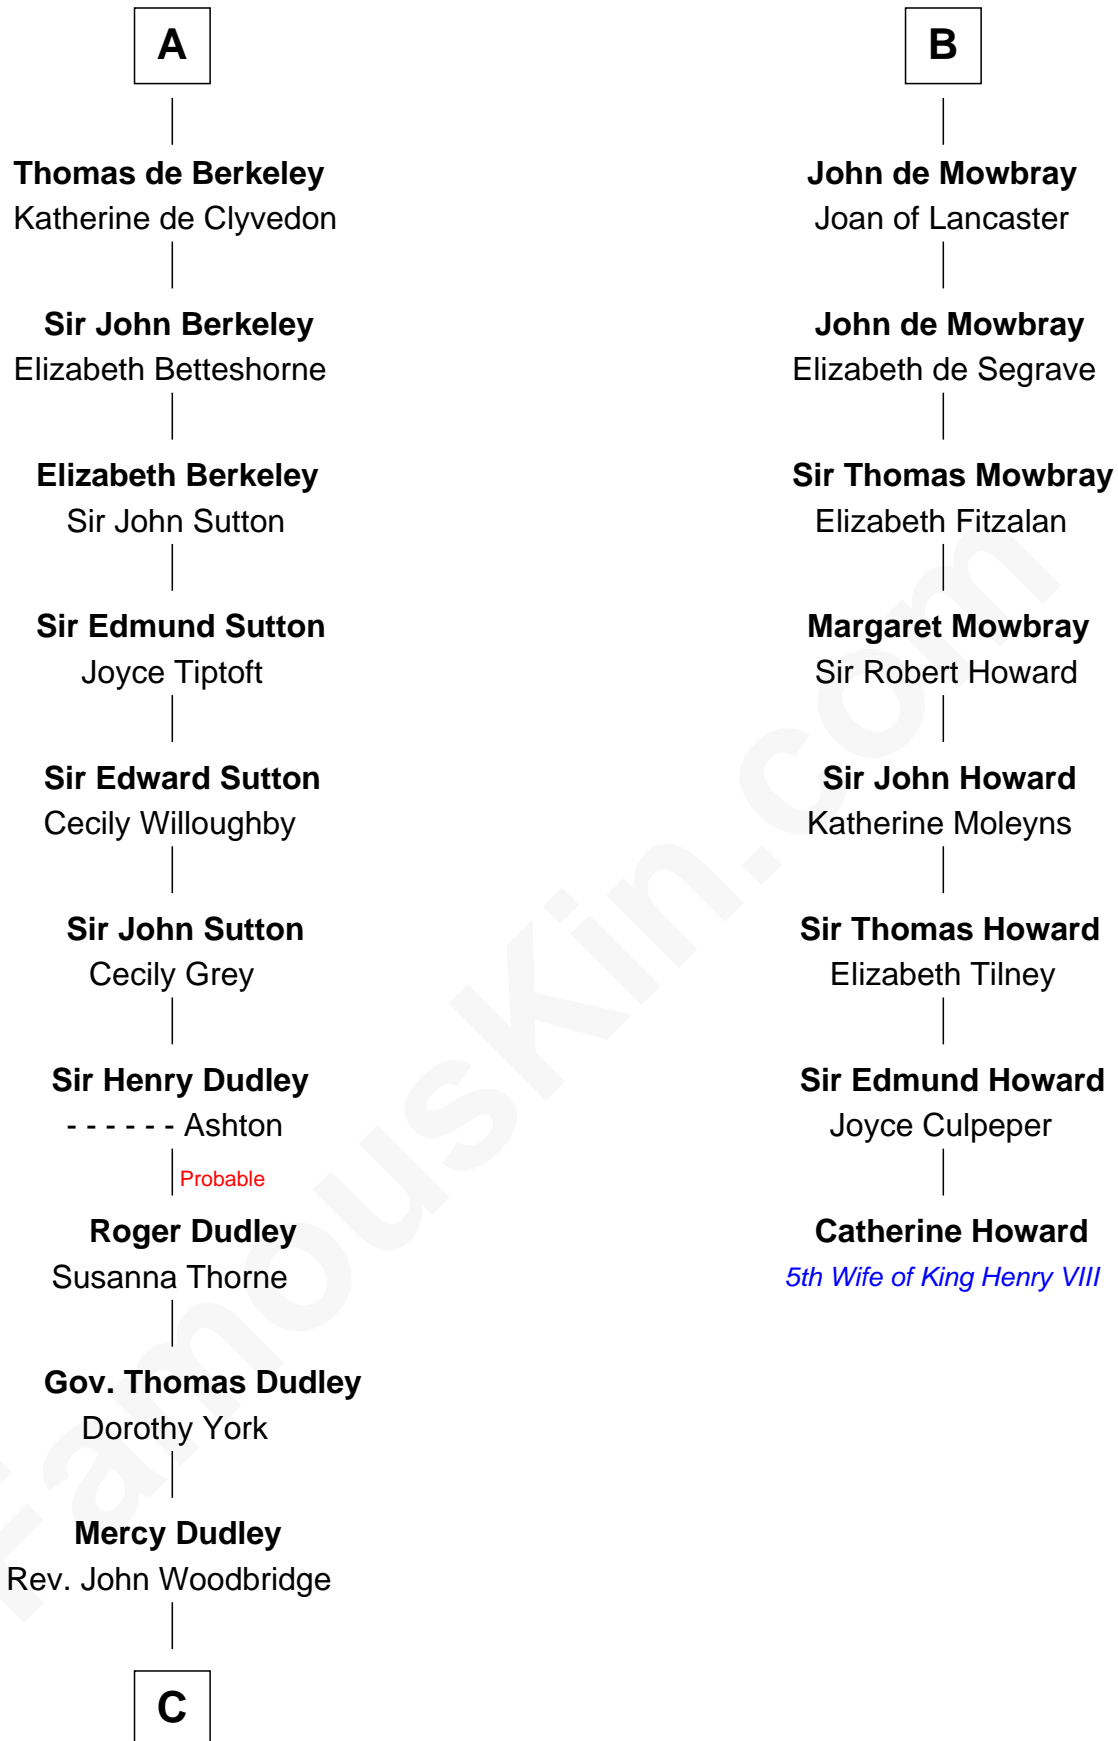

FamousKin.com

Relationship Chart of Bathsheba (Ruggles) Spooner

First woman executed for murder in U.S. by non-British government

14th cousin 6 times removed of

Catherine Howard

5th Wife of King Henry VIII

FamousKin.com