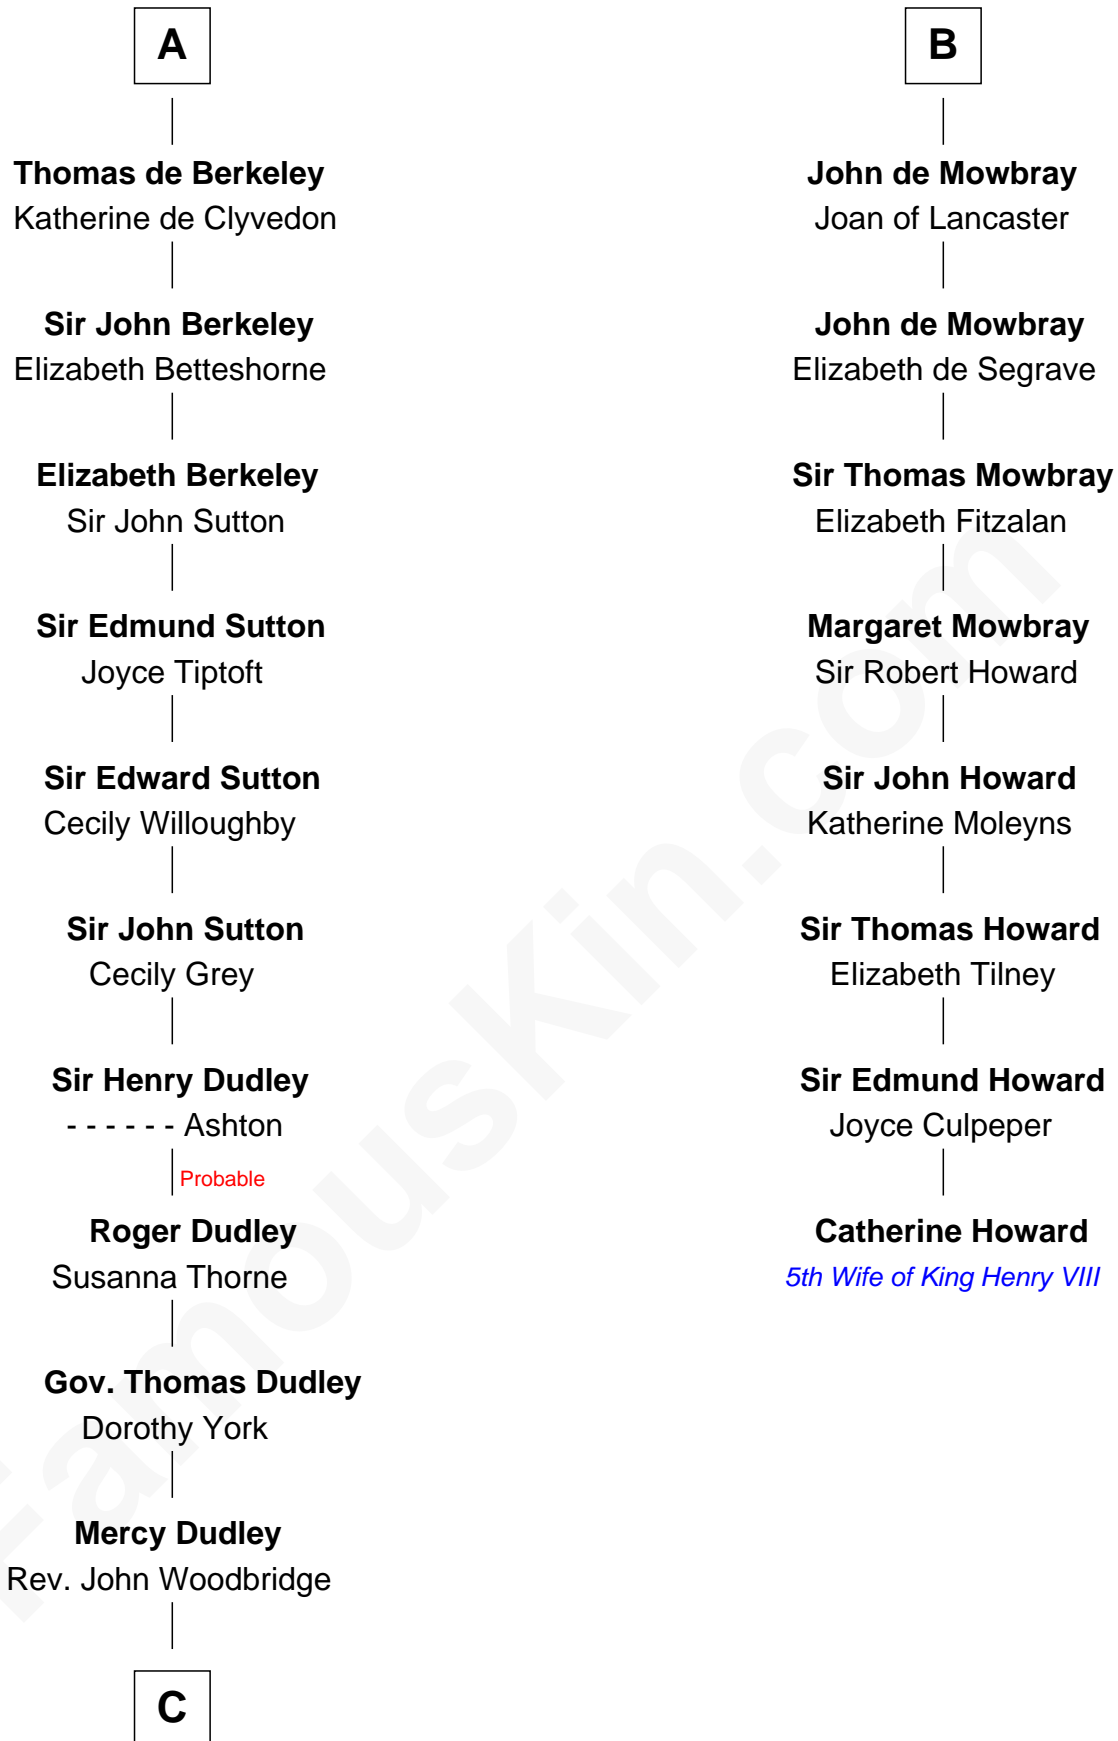

FamousKin.com

Relationship Chart of

Bathsheba (Ruggles) Spooner

First woman executed for murder in U.S. by non-British government

14th cousin 6 times removed of

Catherine Howard

5th Wife of King Henry VIII

Enna MacMurrough

FamousKin.com