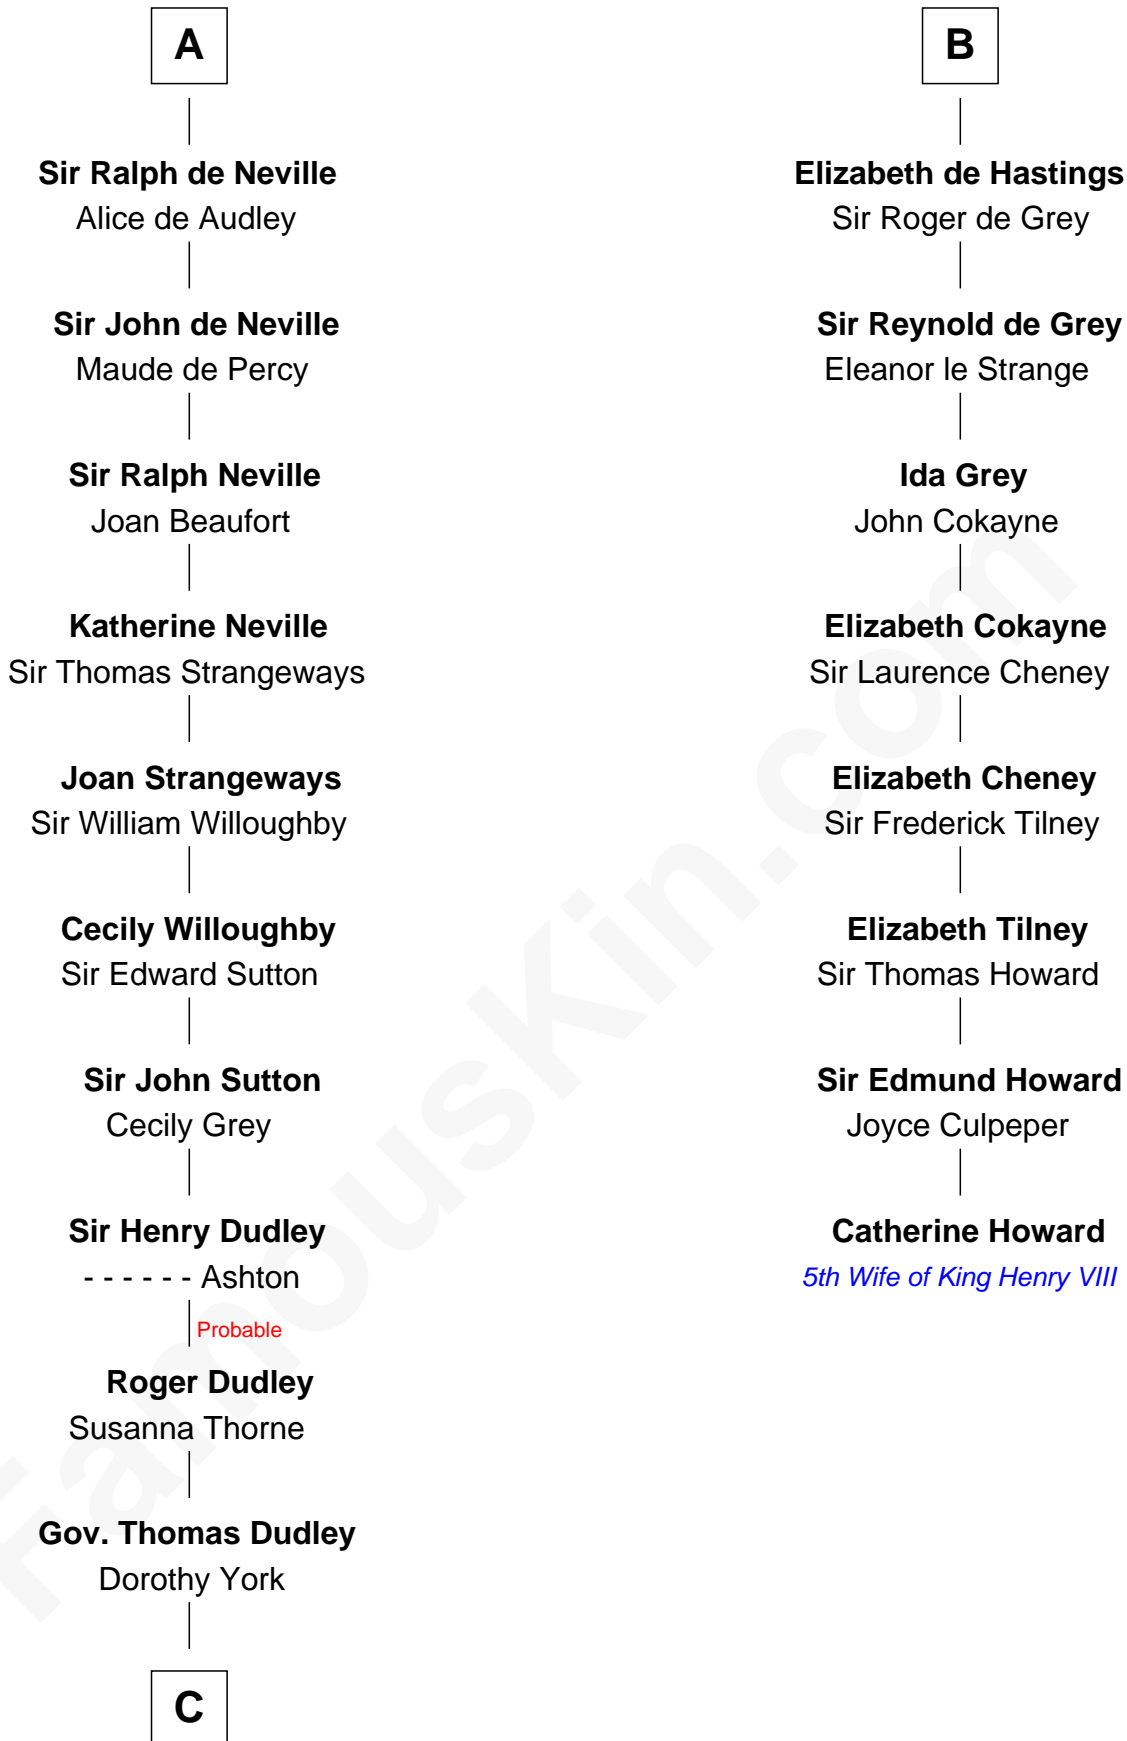

FamousKin.com

Relationship Chart of Bathsheba (Ruggles) Spooner

First woman executed for murder in U.S. by non-British government

14th cousin 7 times removed of

Catherine Howard

5th Wife of King Henry VIII

FamousKin.com