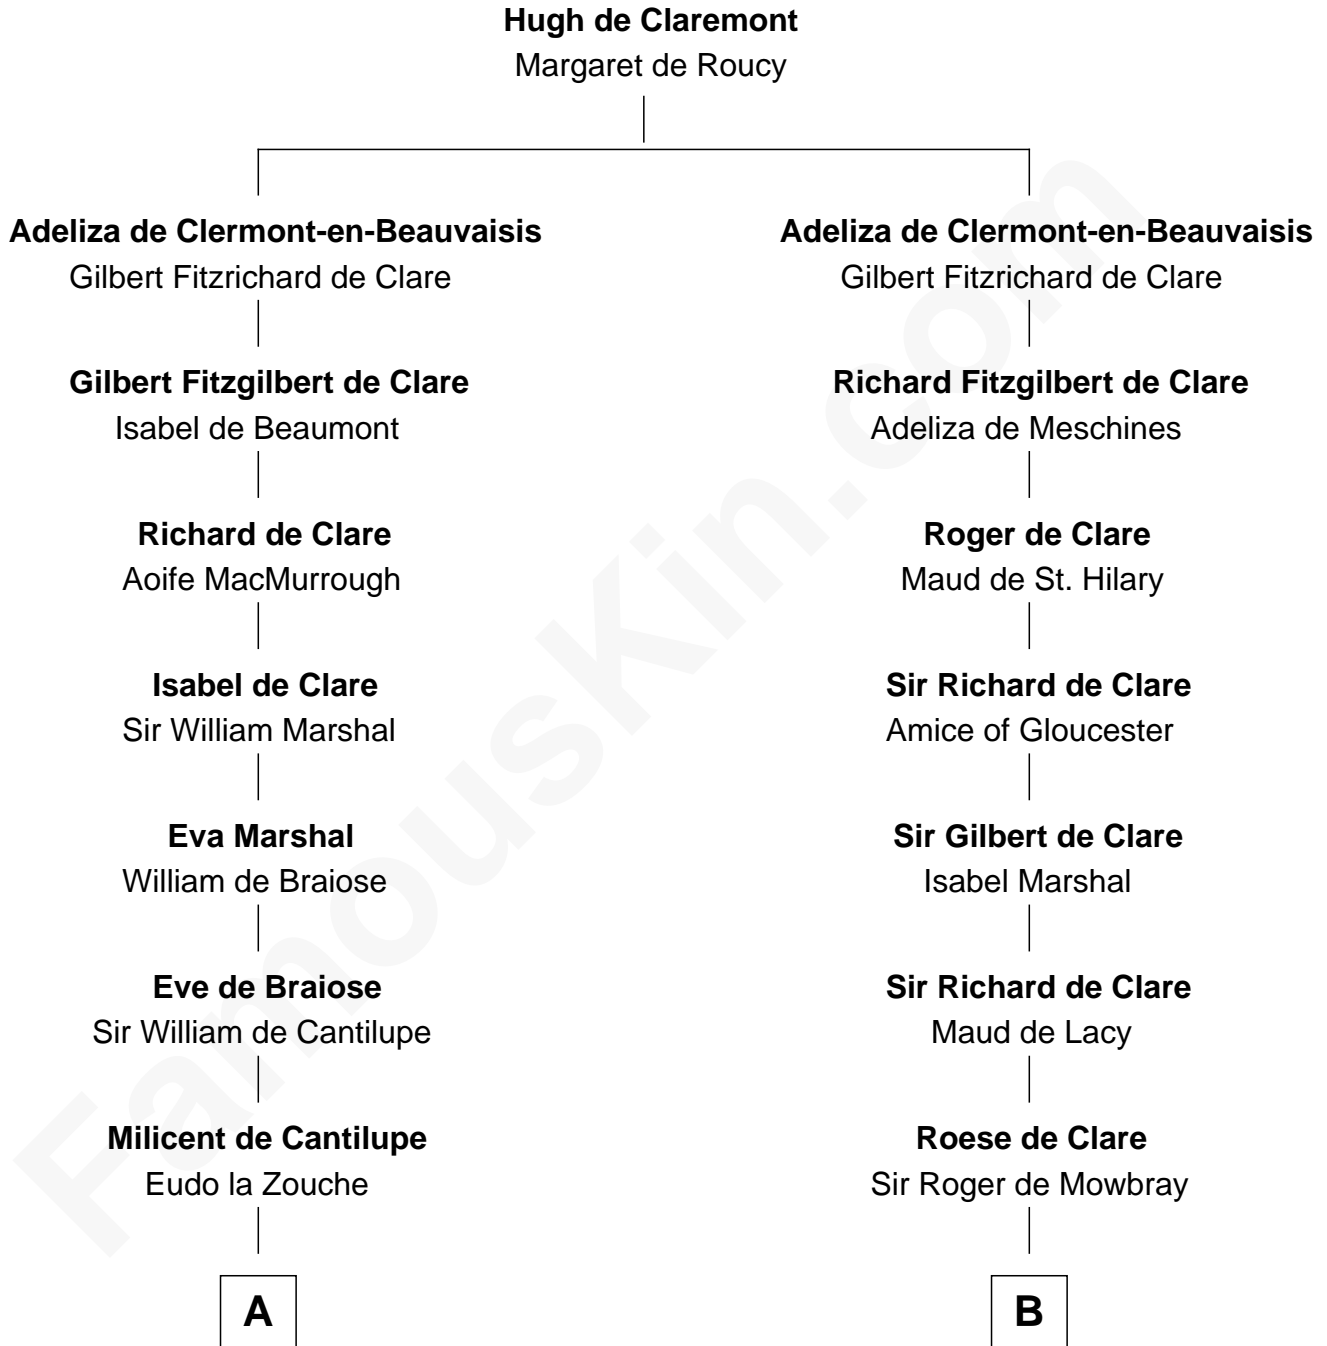

FamousKin.com

Relationship Chart of

Bathsheba (Ruggles) Spooner

First woman executed for murder in U.S. by non-British government

15th cousin 6 times removed of

Catherine Howard

5th Wife of King Henry VIII

FamousKin.com