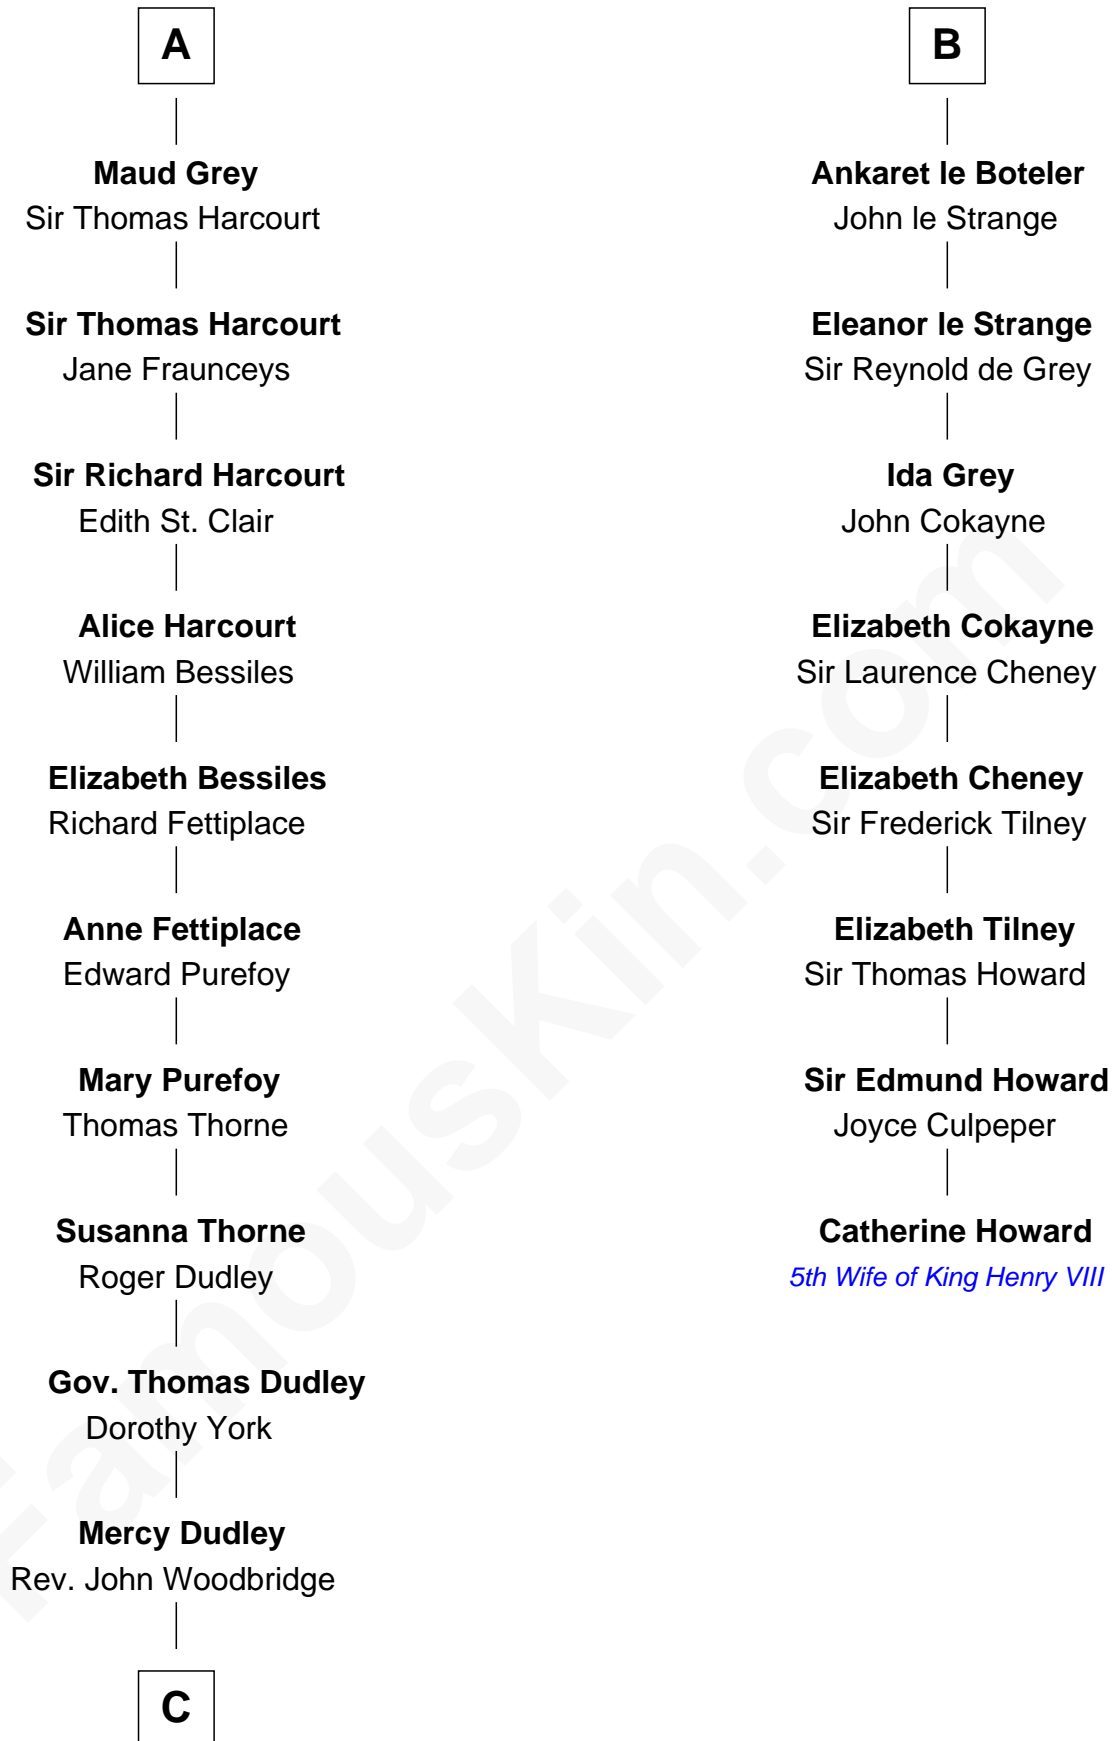

## Relationship Chart of

### Bathsheba (Ruggles) Spooner

*First woman executed for murder in U.S. by non-British government*

14th cousin 6 times removed of

**Catherine Howard**

*5th Wife of King Henry VIII*

FamousKin.com