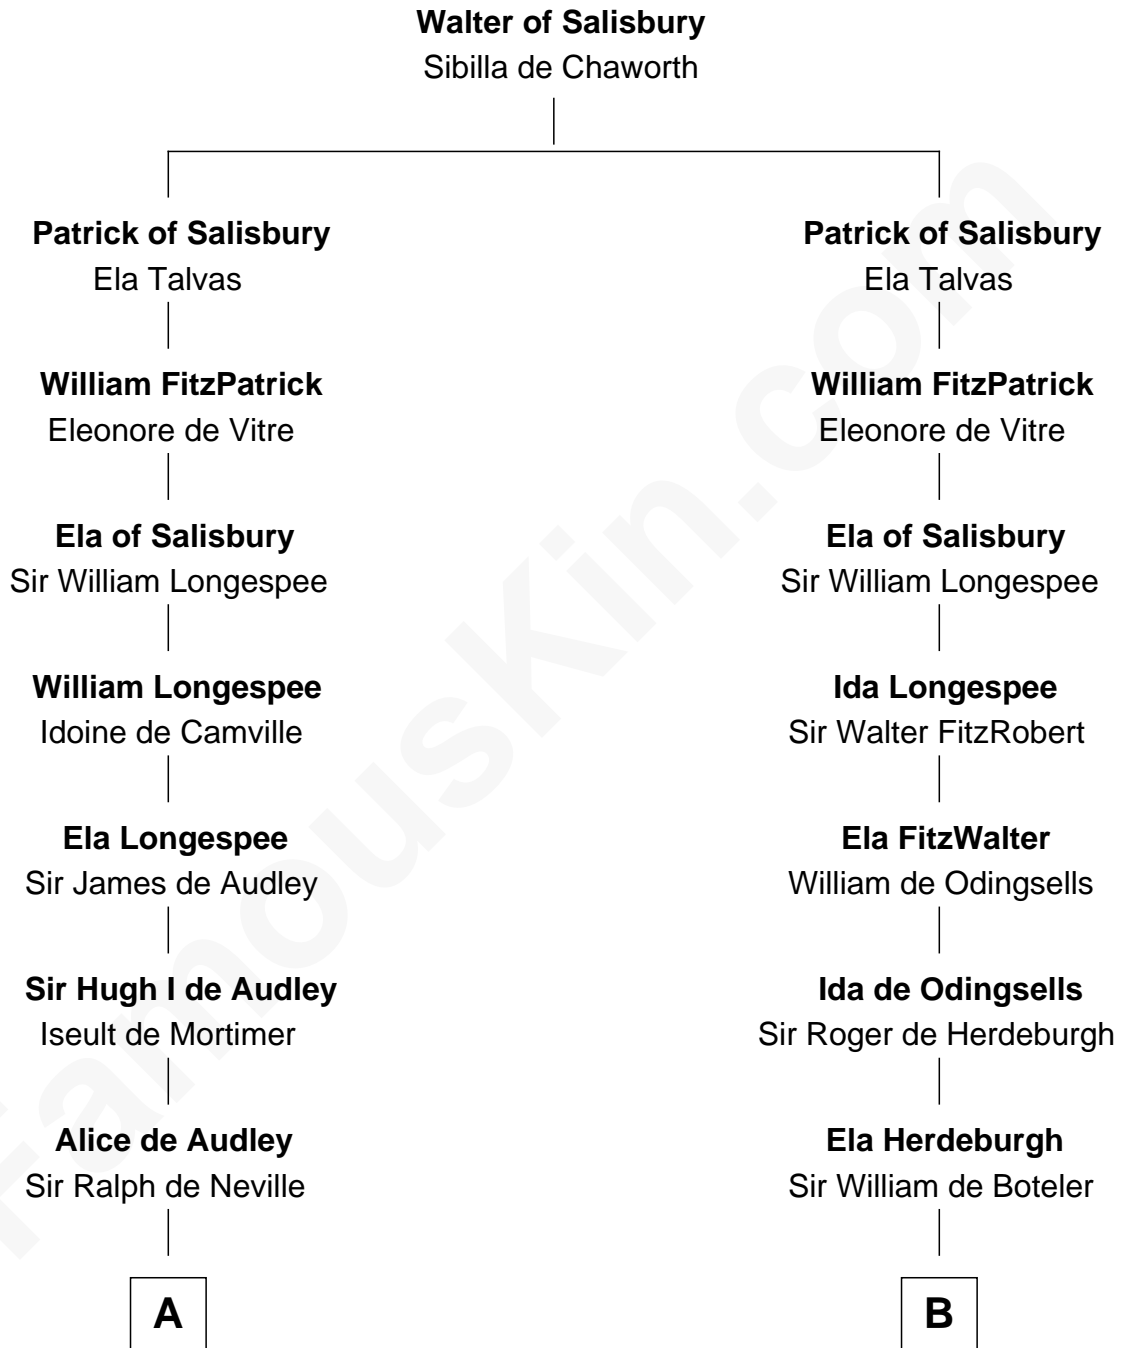

FamousKin.com

Relationship Chart of

Bathsheba (Ruggles) Spooner

First woman executed for murder in U.S. by non-British government

14th cousin 6 times removed of

Catherine Howard

5th Wife of King Henry VIII

FamousKin.com