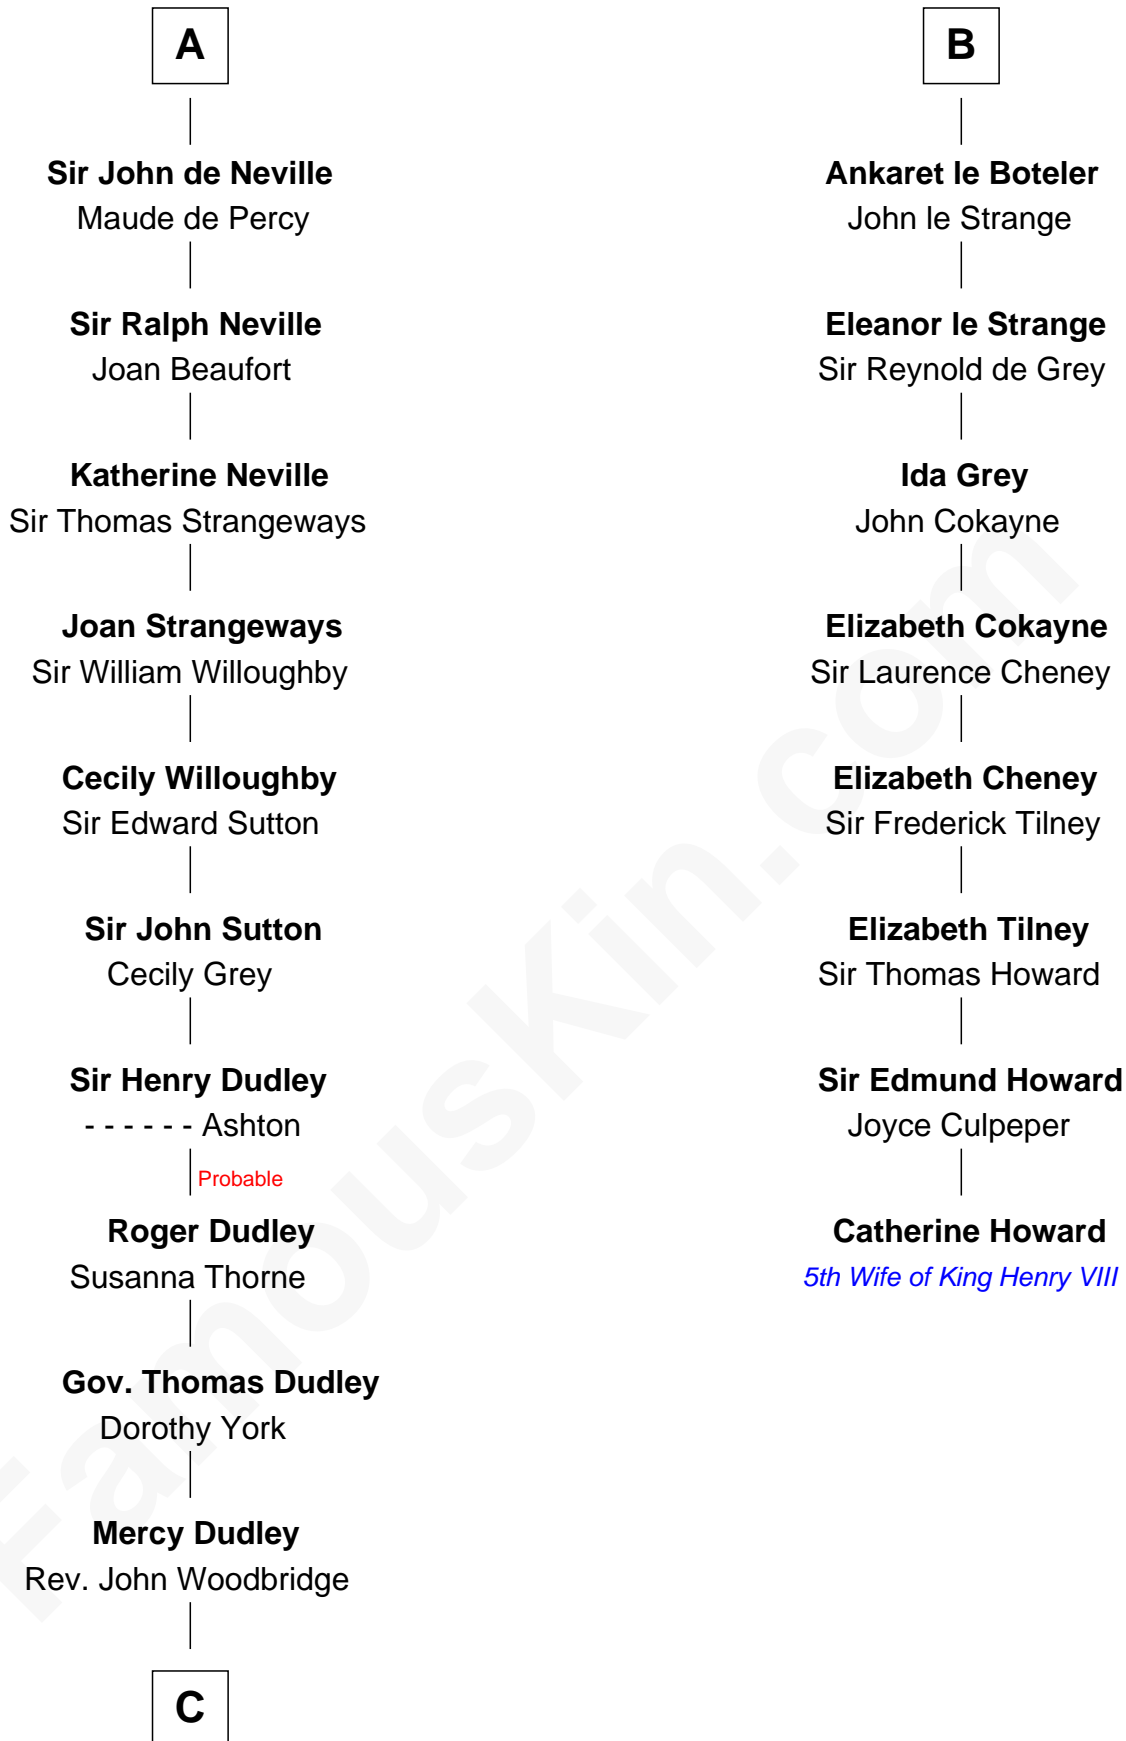

FamousKin.com

Relationship Chart of

Bathsheba (Ruggles) Spooner

First woman executed for murder in U.S. by non-British government

14th cousin 6 times removed of

Catherine Howard

5th Wife of King Henry VIII

FamousKin.com